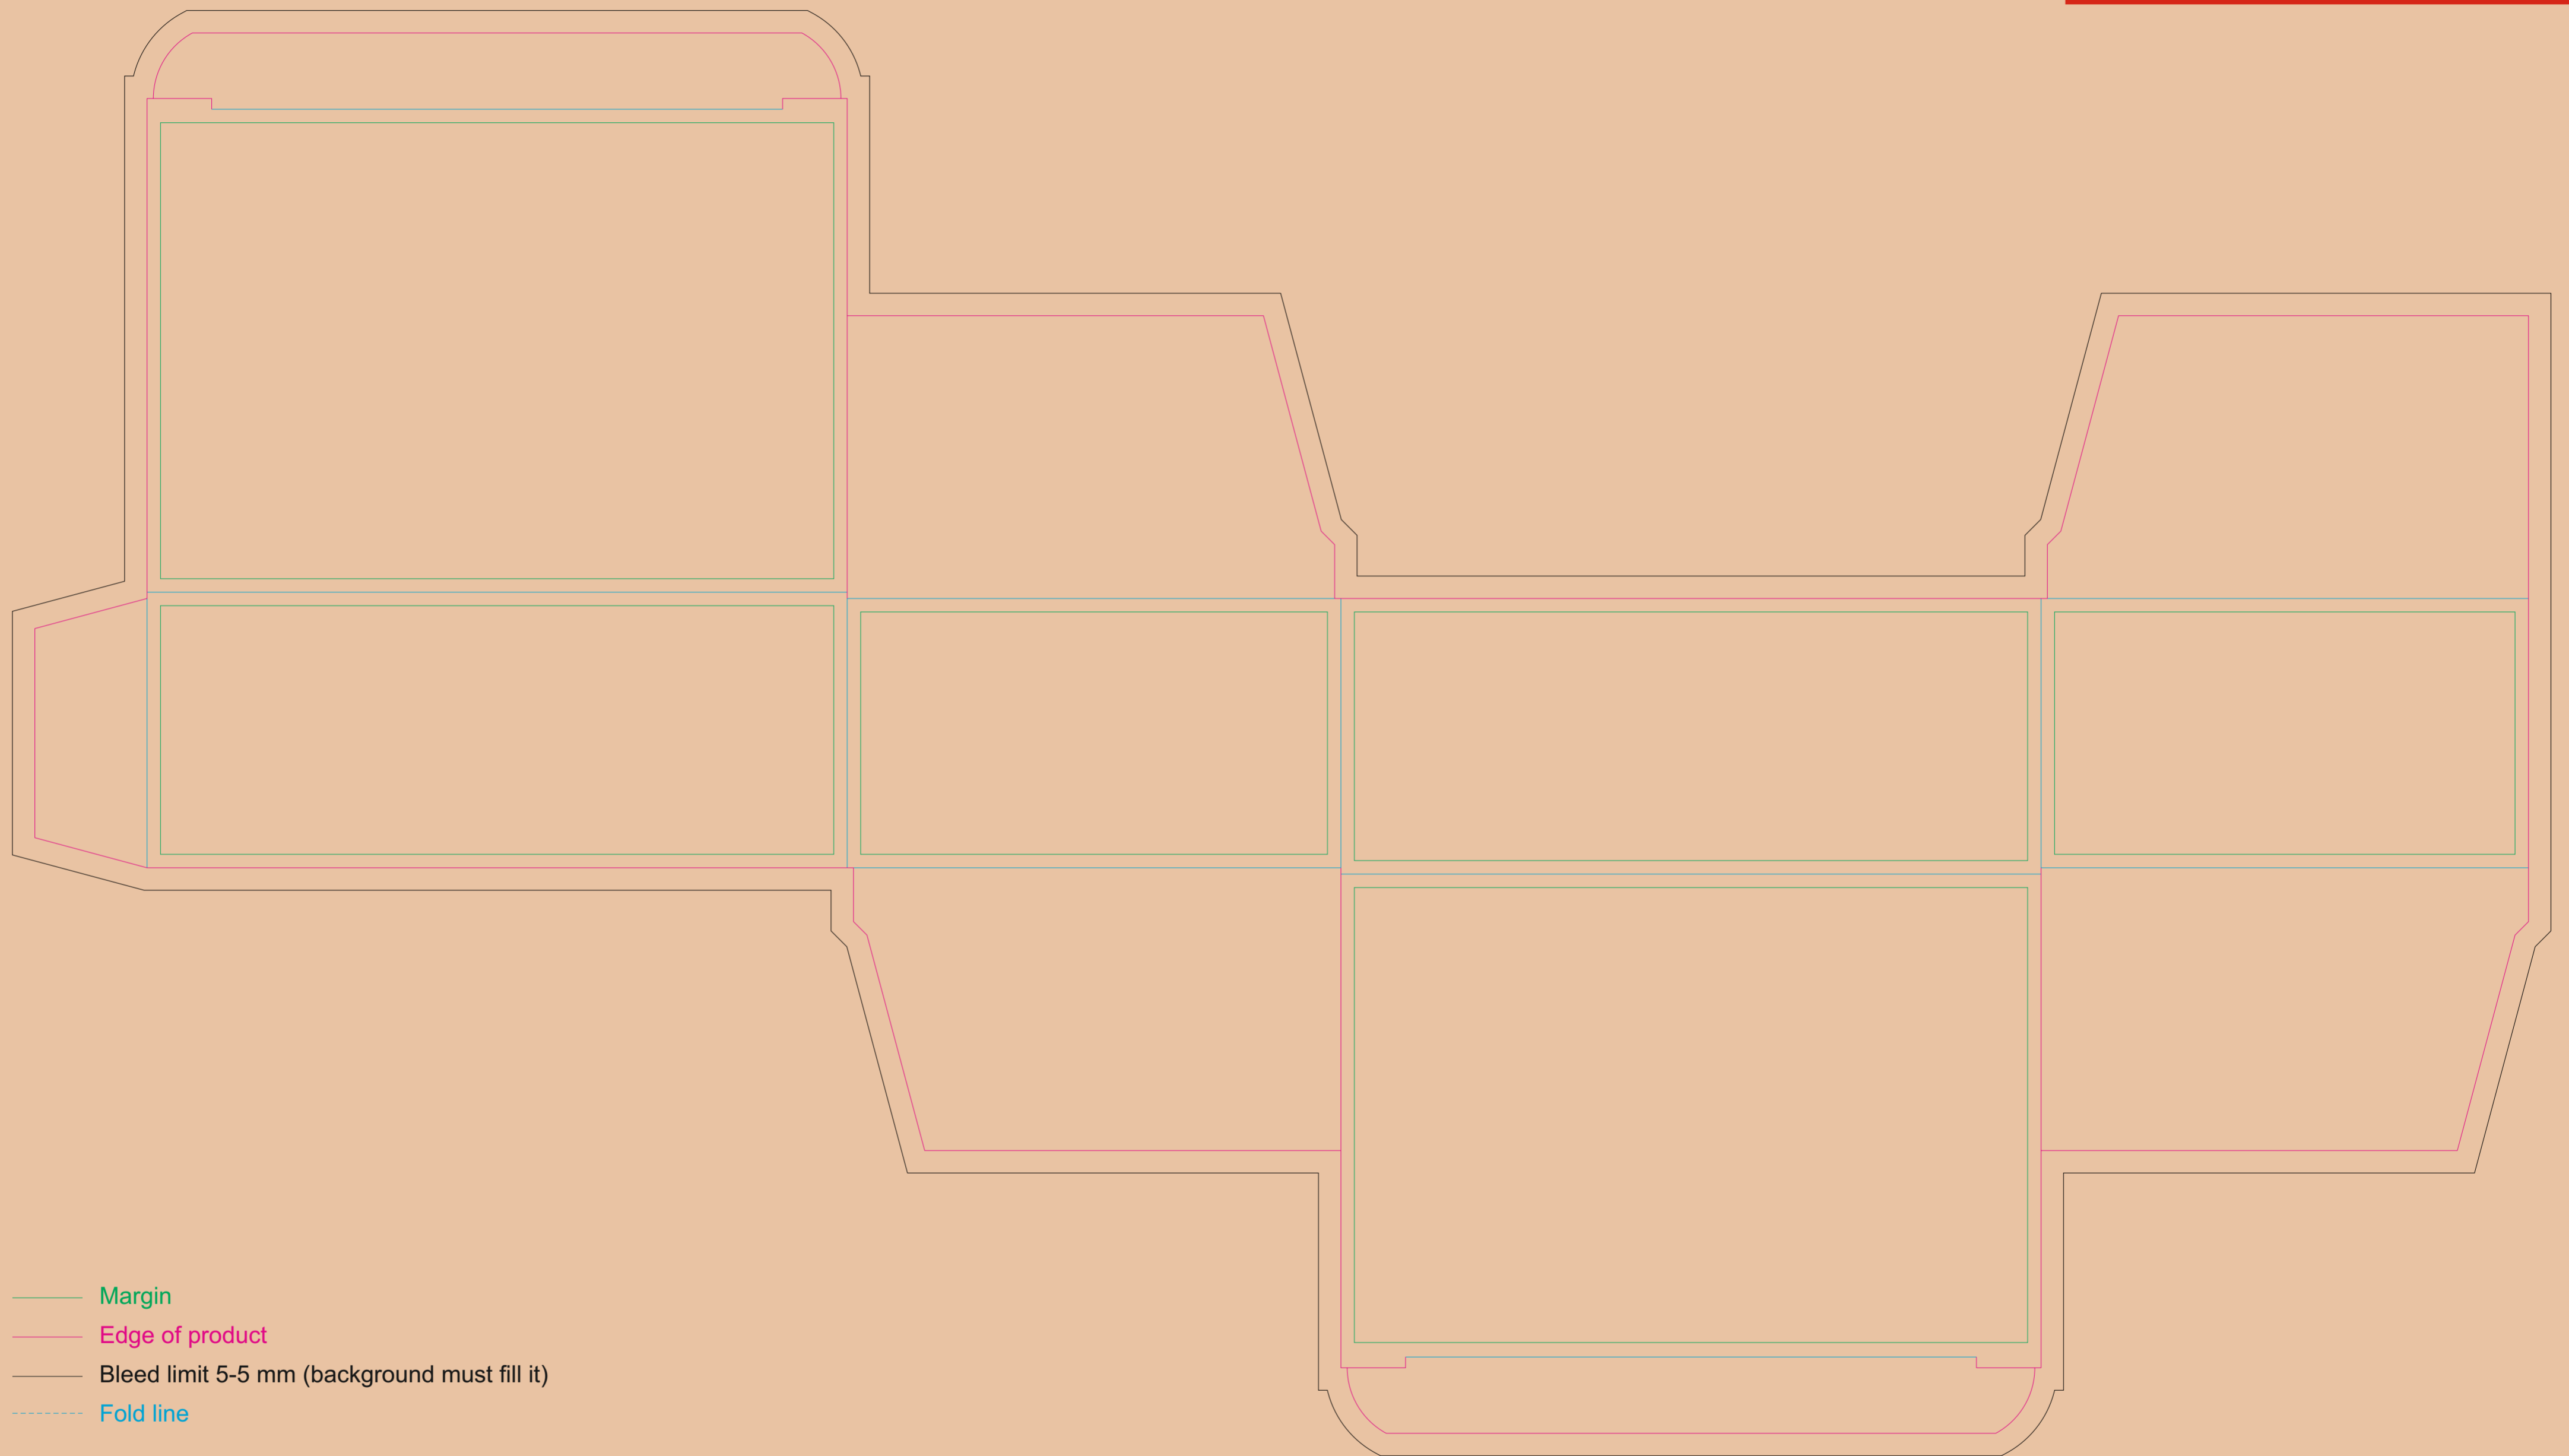

Kraft corrugated cardboard box

The size of the box is for reference only as product packaging size may vary.

- Margin
- Edge of product
- Bleed limit 5-5 mm (background must fill it)
- Fold line

resolution: min. 300DPI
colours: CMYK
formats: TIFF, PDF, EPS, AI, CDR

The green line indicates the area all non-background object - texts, logos, etc.
The pink outline the maximum size of graphic visible on the product.
The black line indicates the size of the required graphics including bleed.