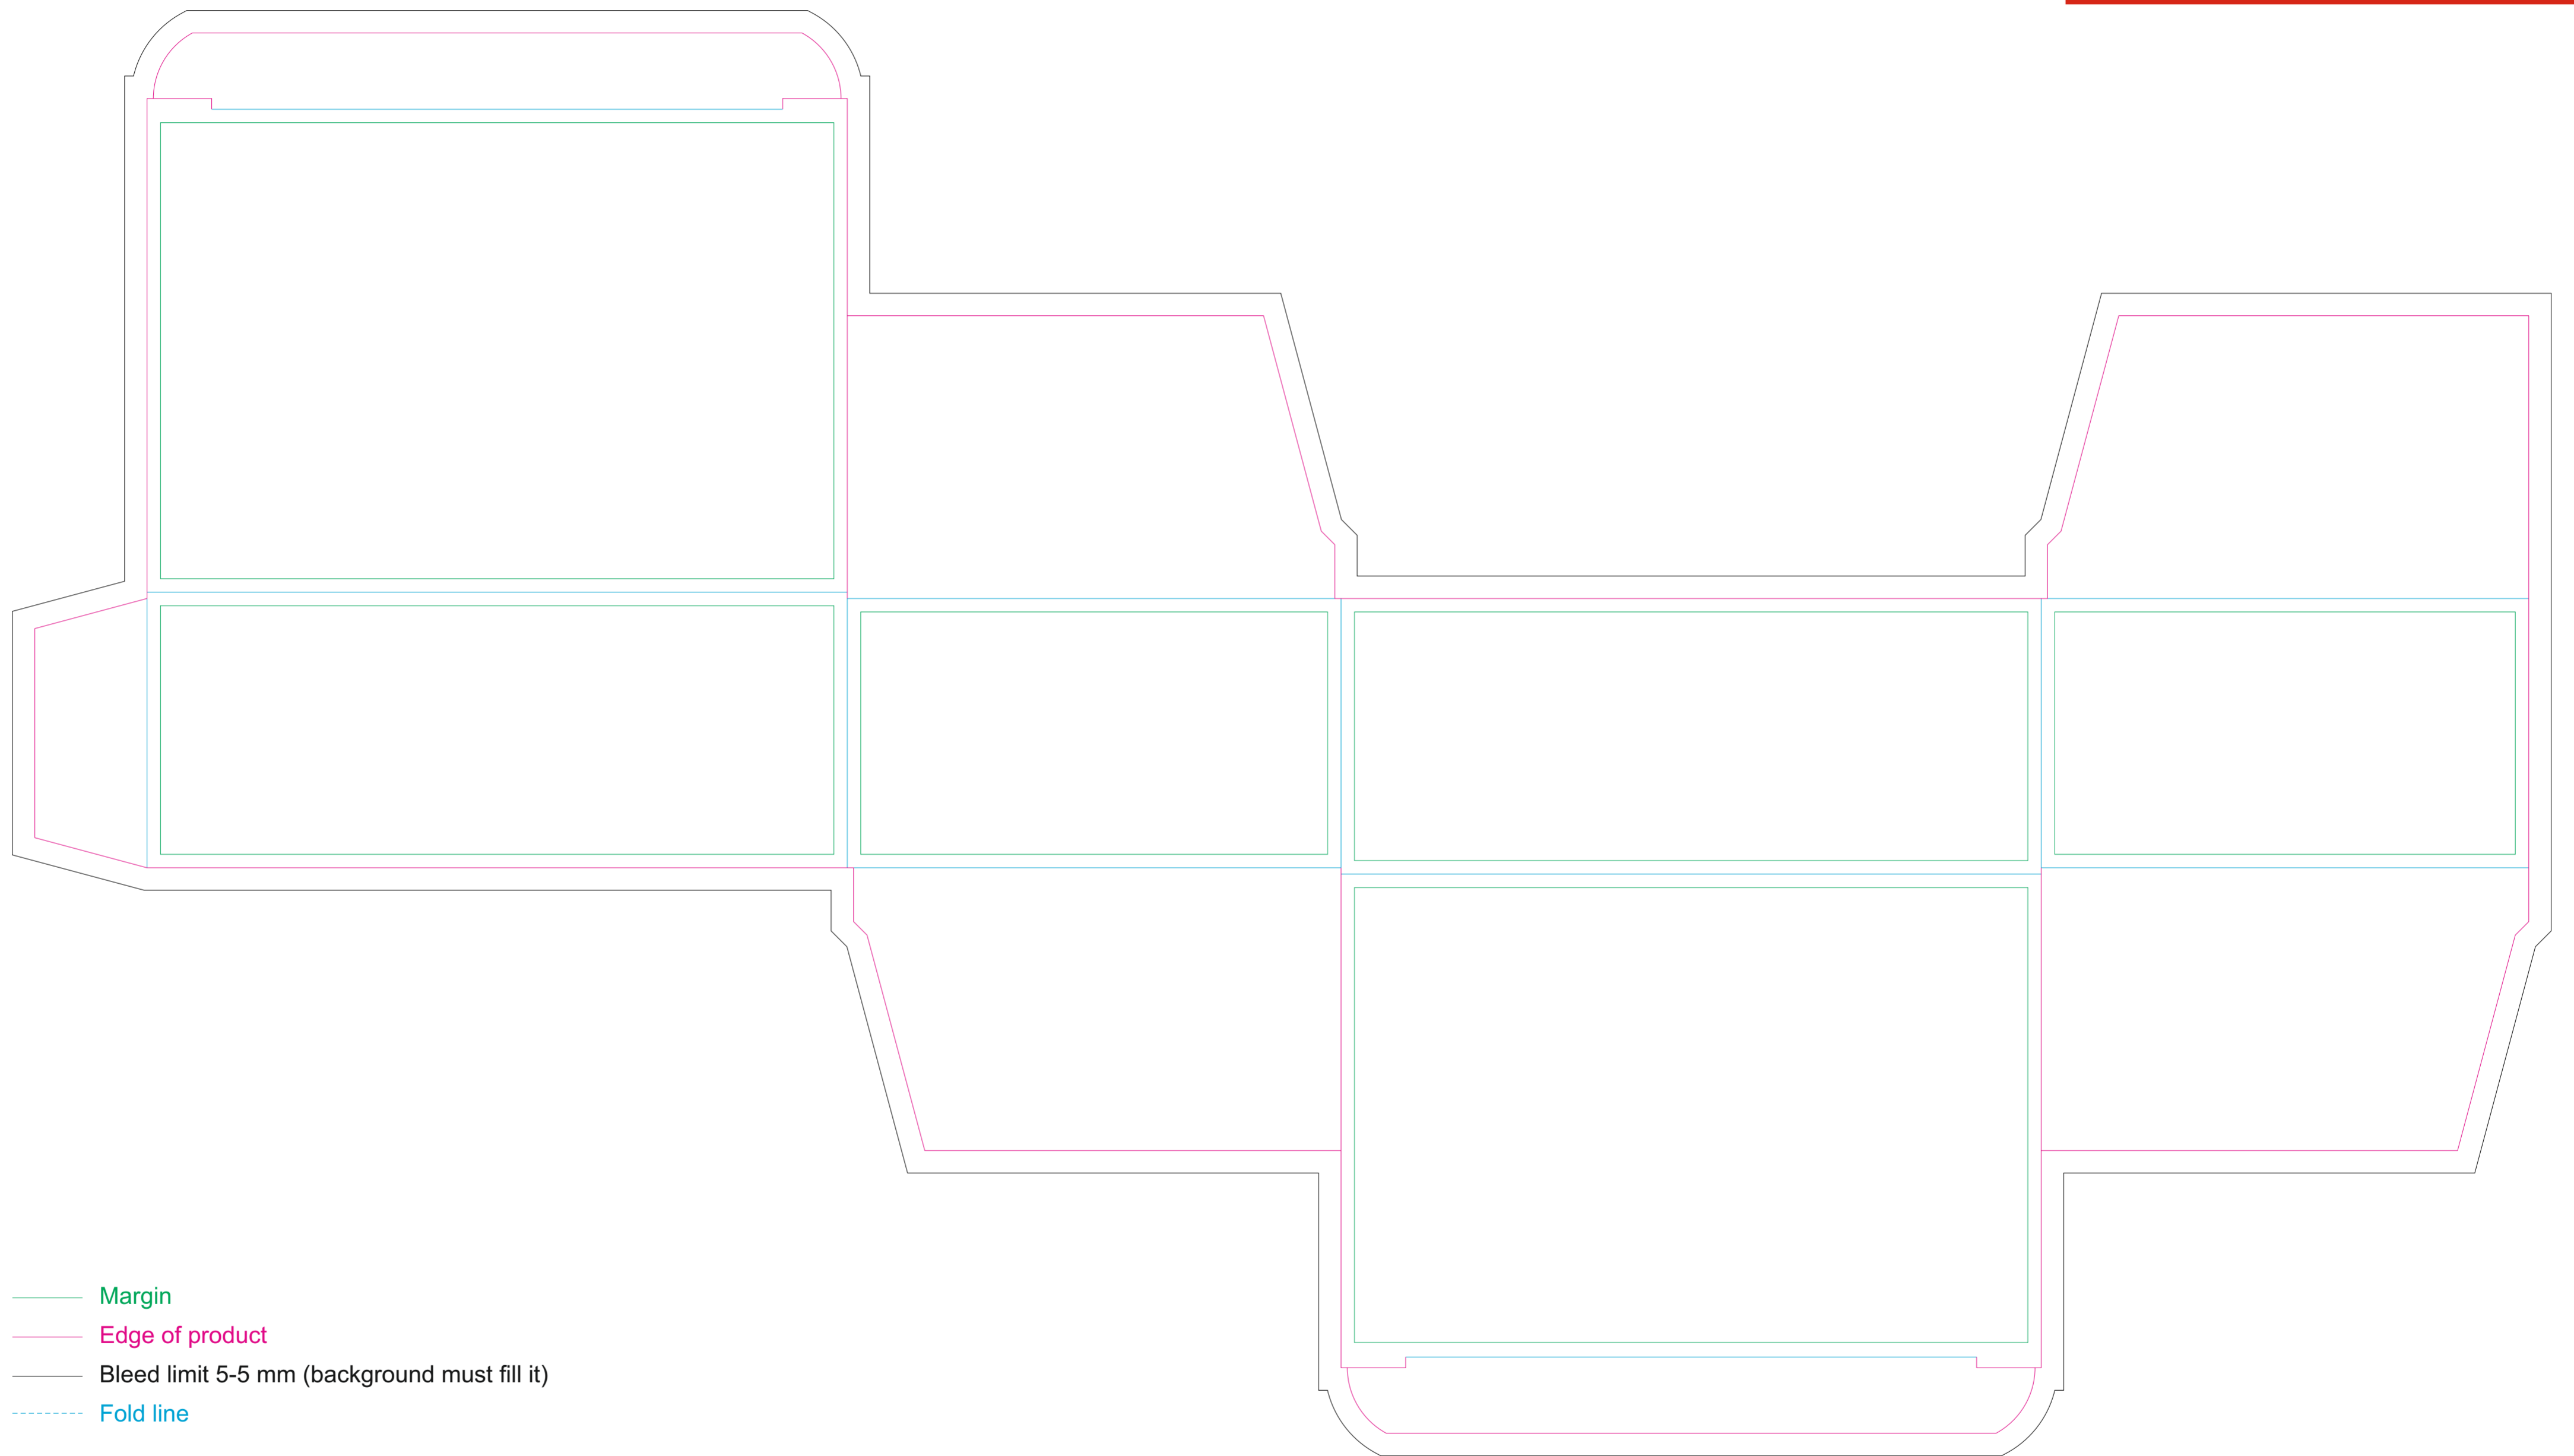

# Corrugated cardboard box

The size of the box is for reference only as product packaging size may vary.

- Margin
- Edge of product
- Bleed limit 5-5 mm (background must fill it)
- Fold line

resolution: min. 300DPI  
colours: CMYK  
formats: TIFF, PDF, EPS, AI, CDR

The green line indicates the area all non-background object - texts, logos, etc.  
The pink outline the maximum size of graphic visible on the product.  
The black line indicates the size of the required graphics including bleed.