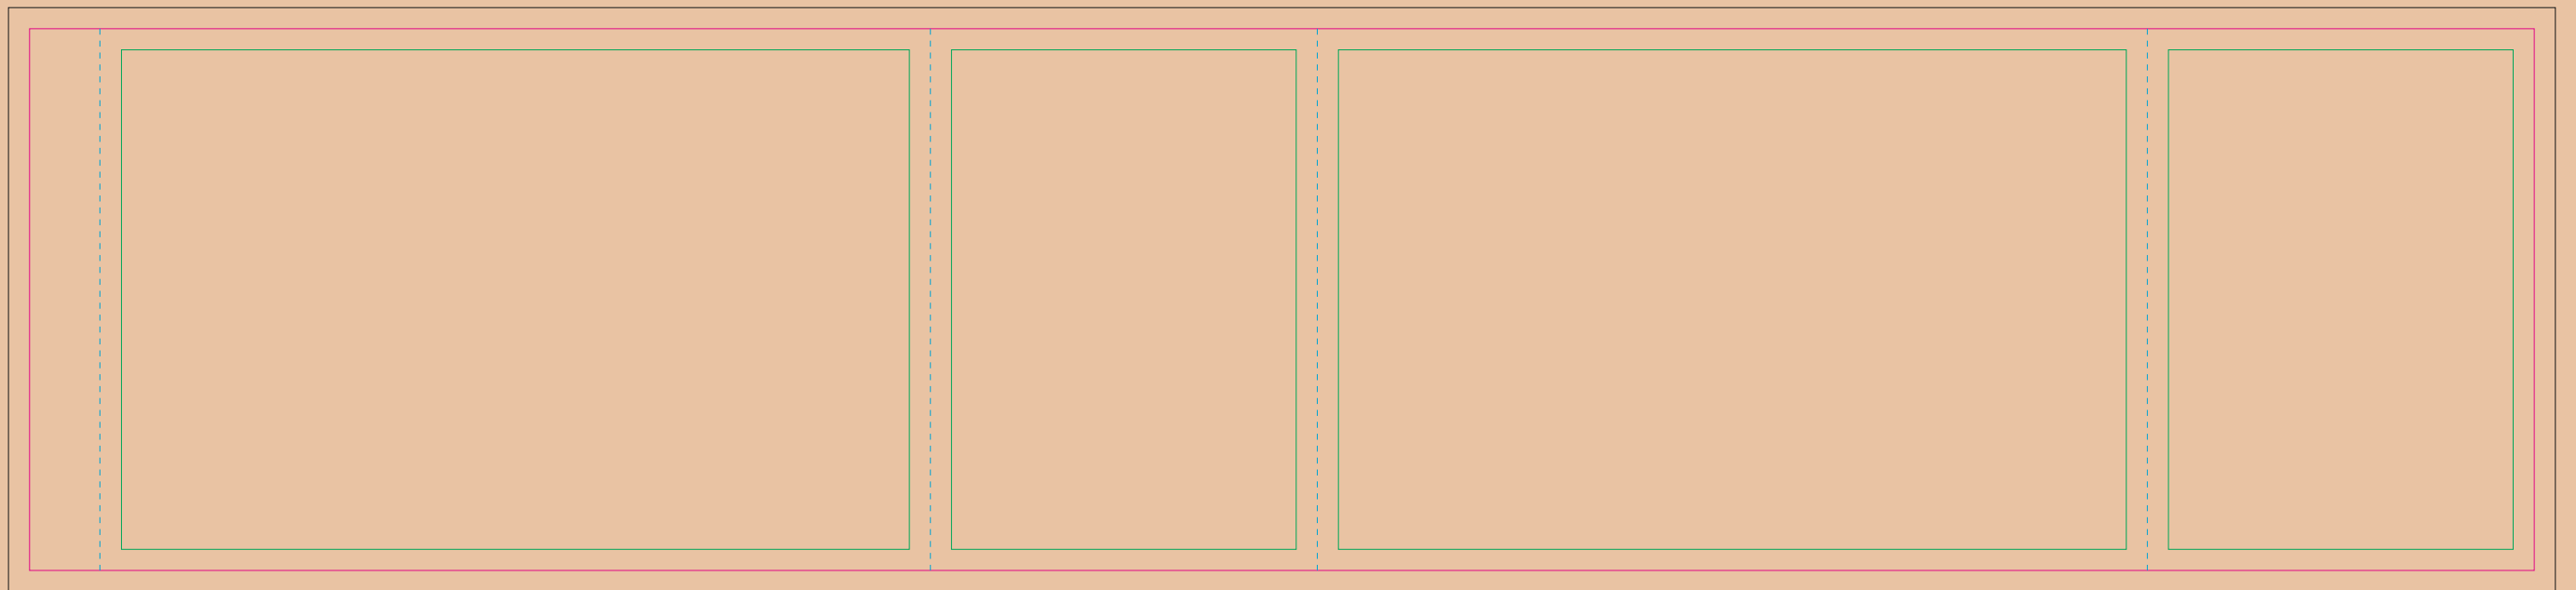

Kraft paper sleeve

The size of the paper sleeve is for reference only as product packaging size may vary.

BACK

FRONT

- Margin
- Edge of product
- Bleed limit 3-3 mm (background must fill it)
- - - - - Fold line

resolution: min. 300DPI
colours: CMYK
formats: TIFF, PDF, EPS, AI, CDR

The green line indicates the area all non-background object - texts, logos, etc.
The pink outline the maximum size of graphic visible on the product.
The black line indicates the size of the required graphics including bleed.