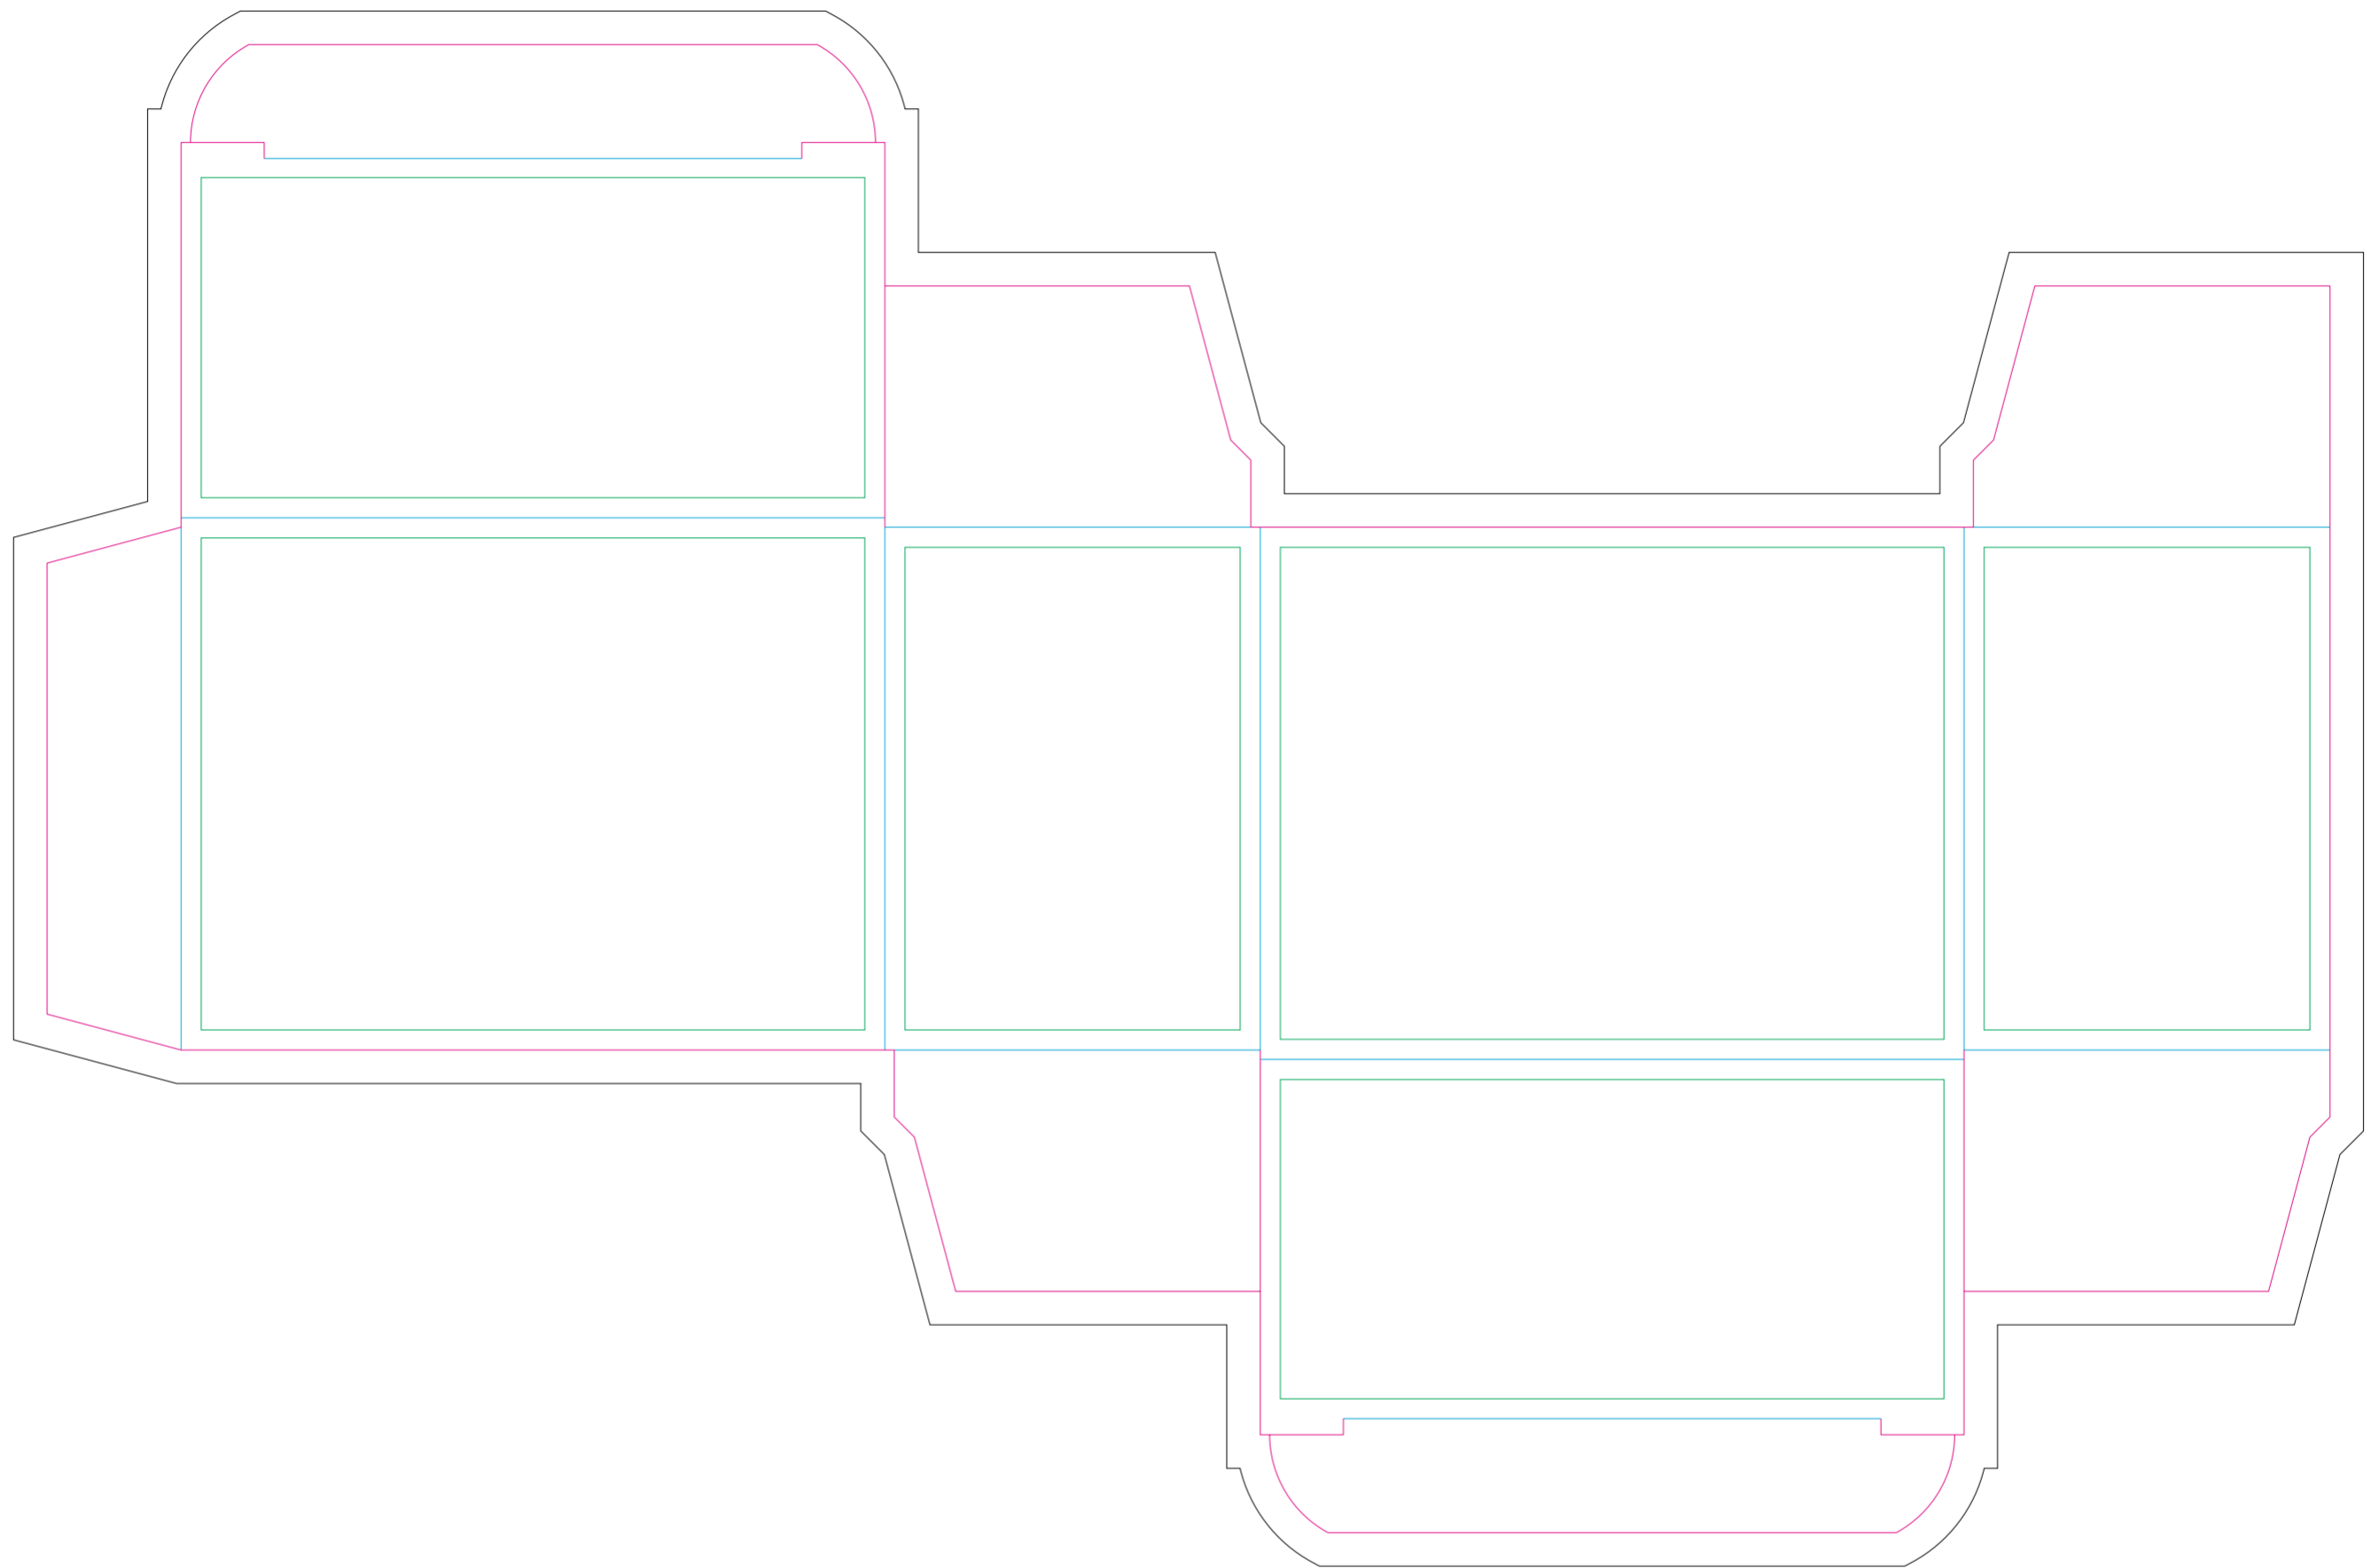

Corrugated cardboard box

- Margin
- Edge of product
- Bleed limit 5-5 mm (background must fill it)
- - - - - Fold line

resolution: min. 300DPI
colours: CMYK
formats: TIFF, PDF, EPS, AI, CDR

The green line indicates the area all non-background object - texts, logos, etc.
The pink outline the maximum size of graphic visible on the product.
The black line indicates the size of the required graphics including bleed.