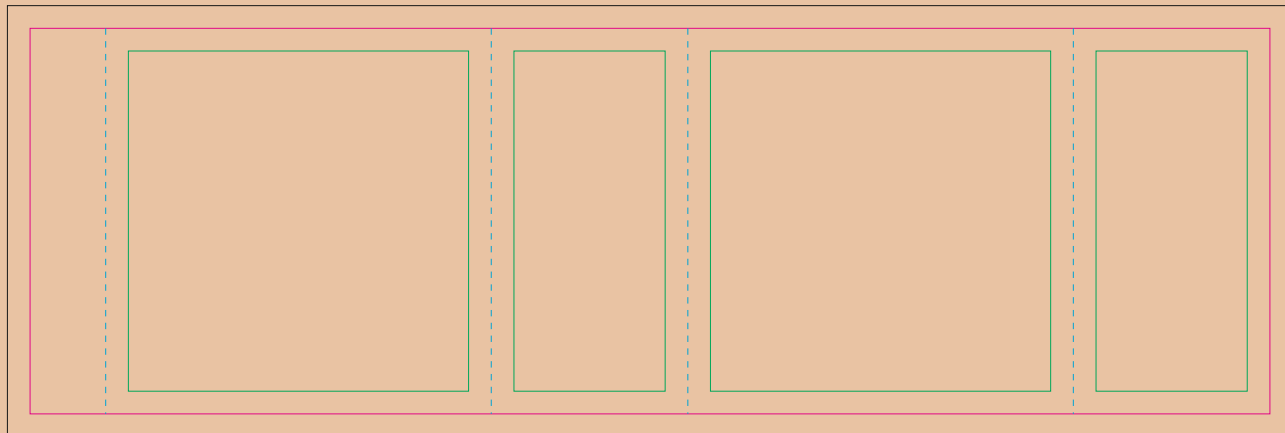

Kraft paper sleeve

The size of the paper sleeve is for reference only as product packaging size may vary.

BACK

FRONT

- Margin
- Edge of product
- Bleed limit 3-3 mm (background must fill it)
- - - - - Fold line

resolution: min. 300DPI
colours: CMYK
formats: TIFF, PDF, EPS, AI, CDR

The green line indicates the area all non-background object - texts, logos, etc.
The pink outline the maximum size of graphic visible on the product.
The black line indicates the size of the required graphics including bleed.