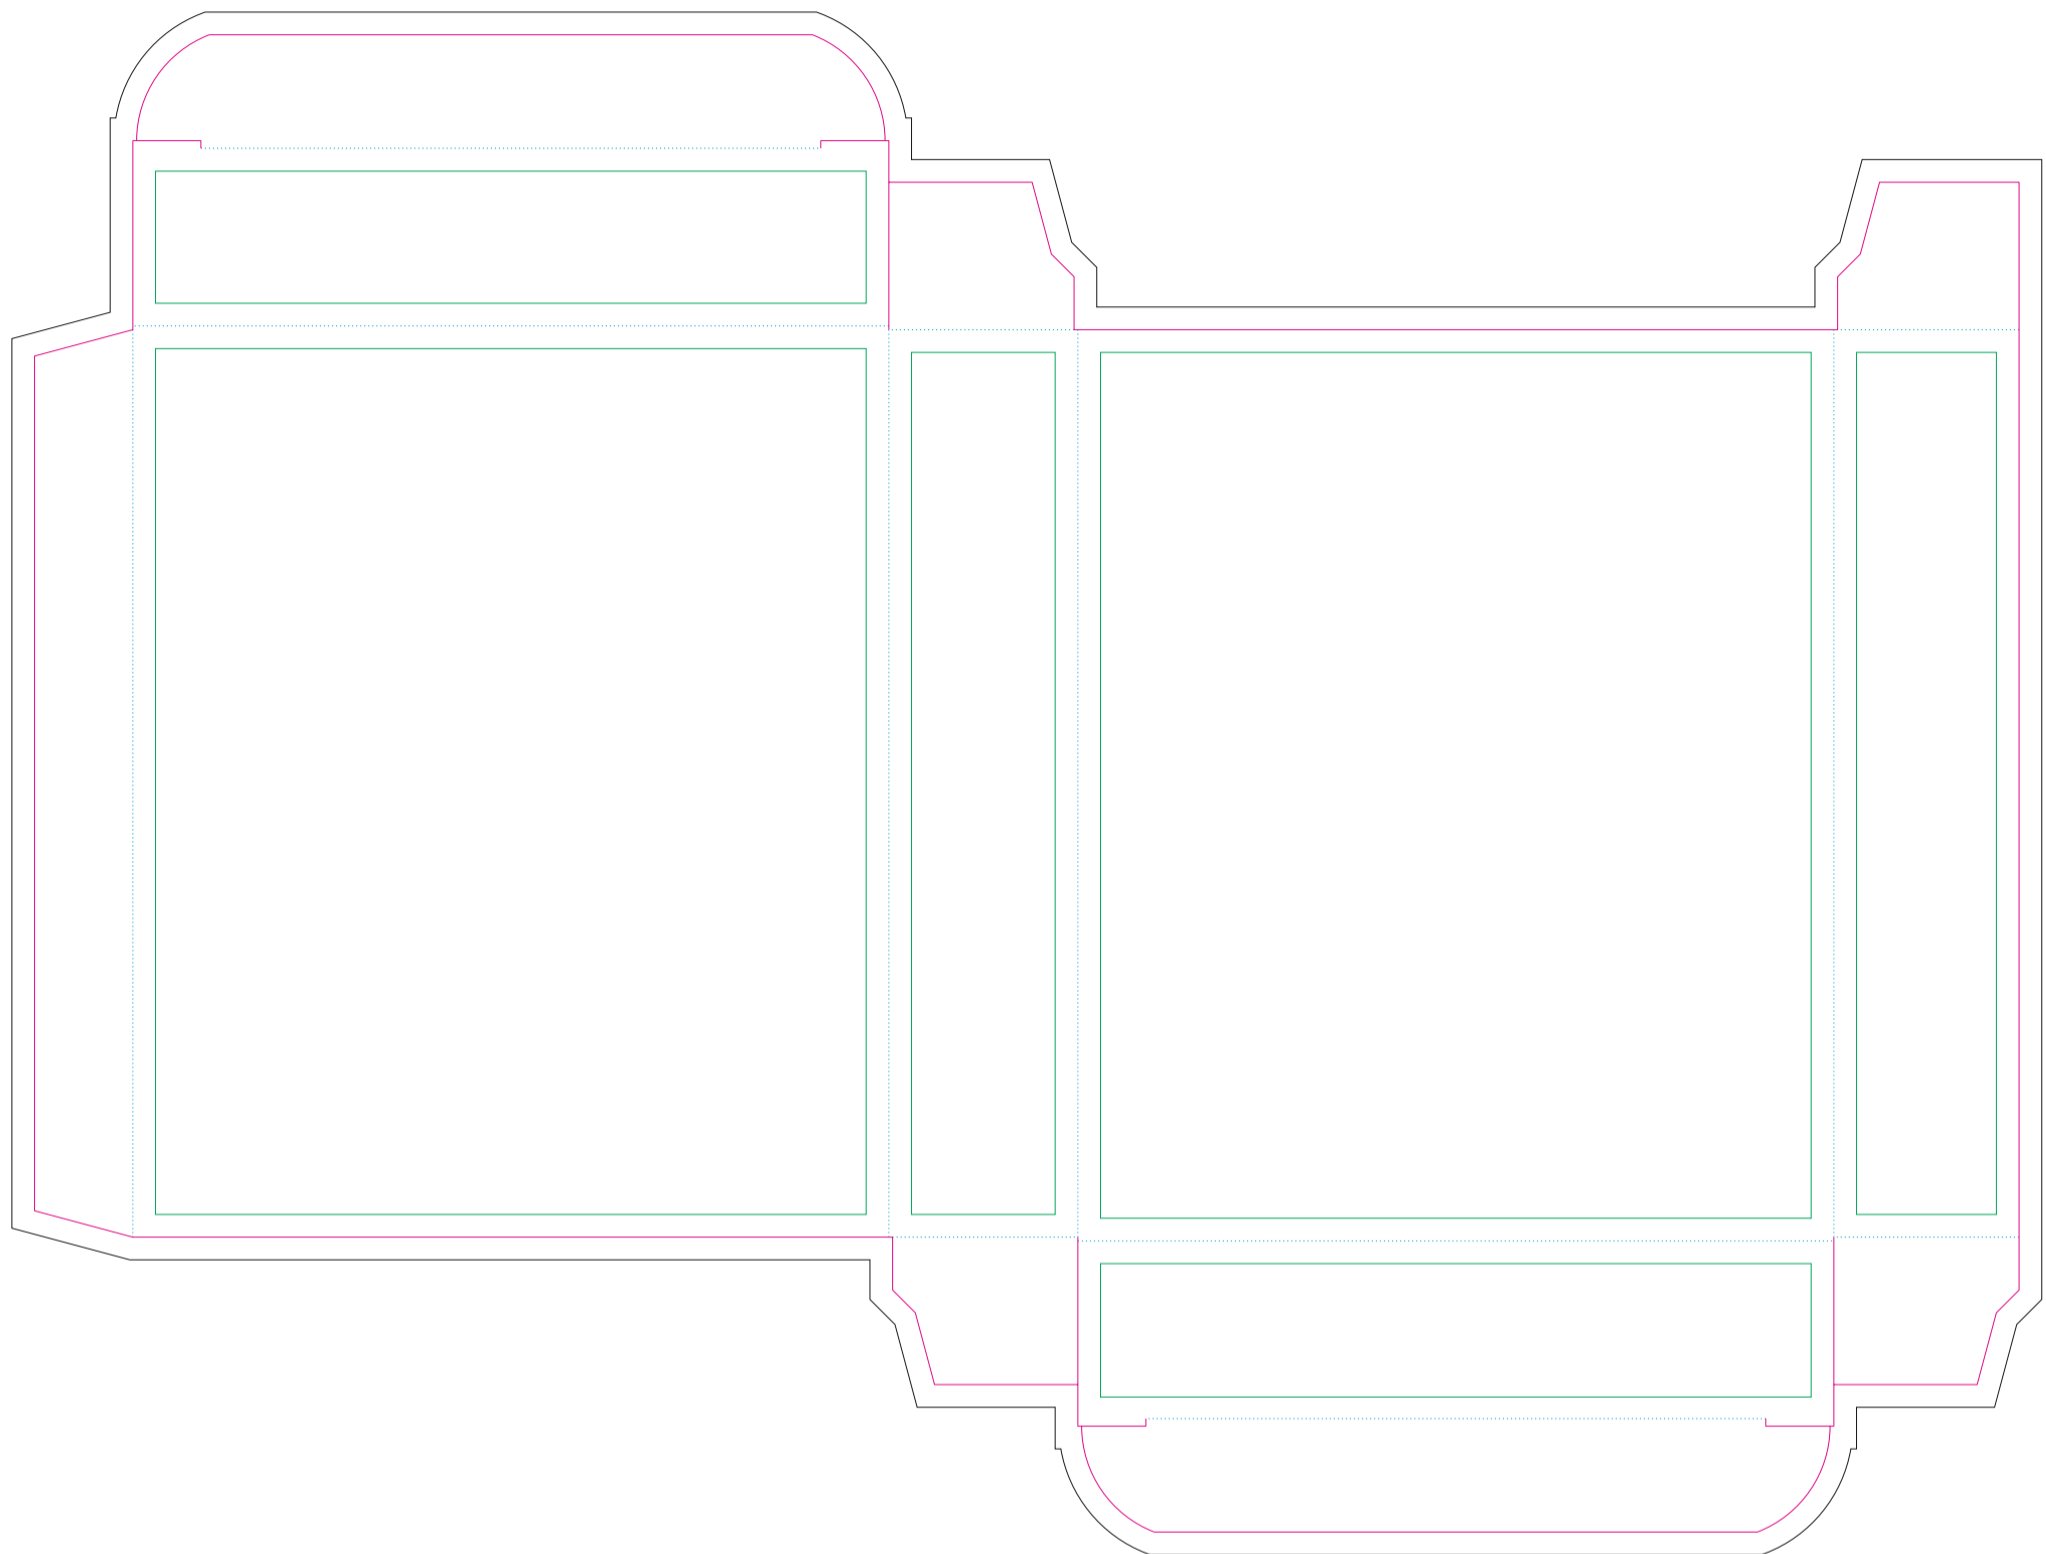

# Paperboard box

- Margin
- Edge of product
- Bleed limit 5-5 mm (background must fill it)
- - - - - Fold line

resolution: min. 300DPI

colours: CMYK

formats: TIFF, PDF, EPS, AI, CDR

The green line indicates the area all non-background object - texts, logos, etc.

The pink outline the maximum size of graphic visible on the product.

The black line indicates the size of the required graphics including bleed.