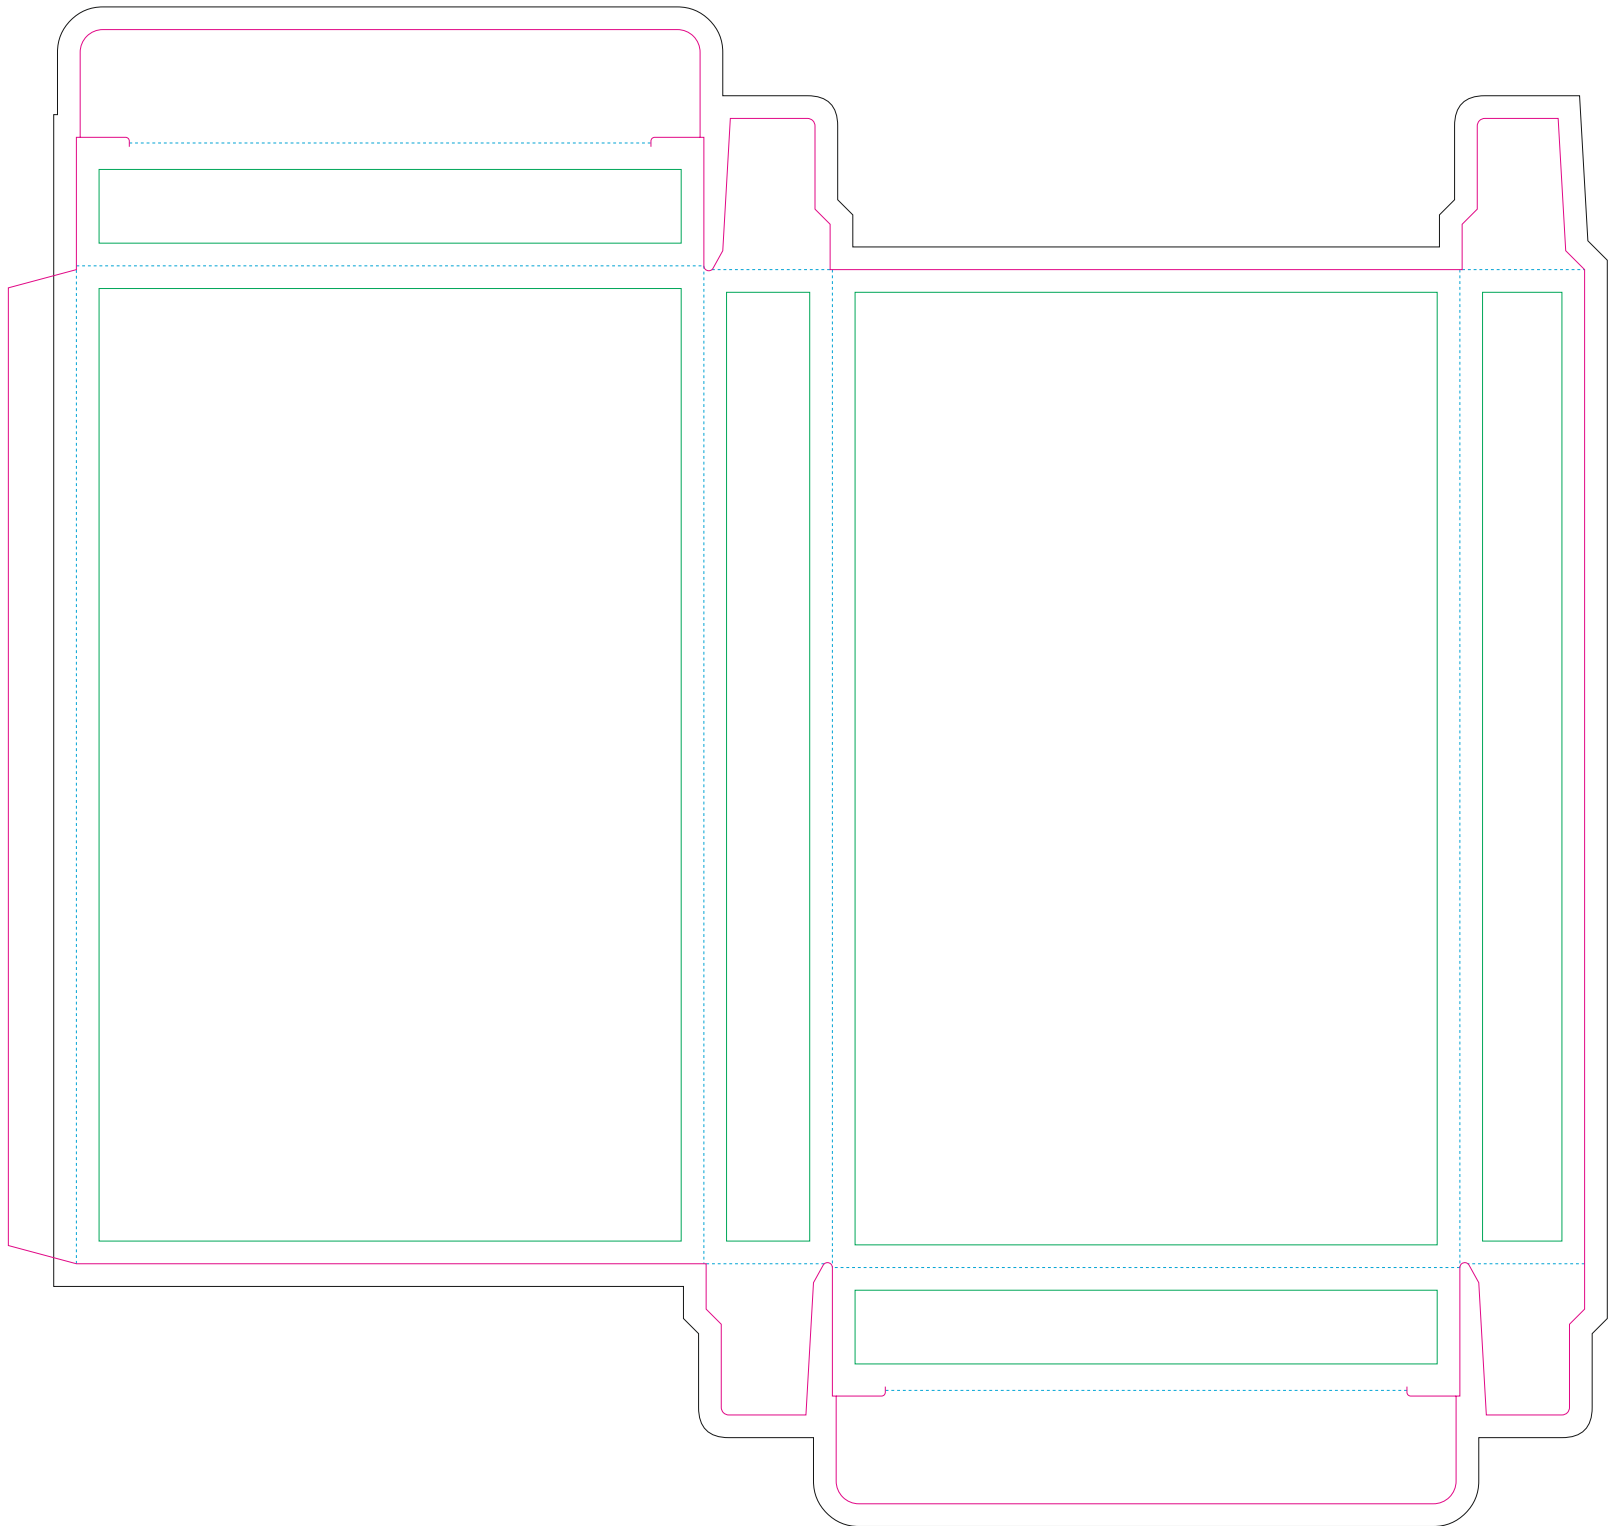

Paperboard box

- Margin
- Edge of product
- Bleed limit 3-3 mm (background must fill it)
- - - - - Fold line

resolution: min. 300 DPI
colours: CMYK
formats: TIFF, PDF, EPS, AI, CDR

The green line indicates the area all non-background object-texts, logos, etc.
The pink outline the maximum size of graphic visible on the product.
The black line indicates the size of the required graphics including bleed.
The blue line indicates the folding.