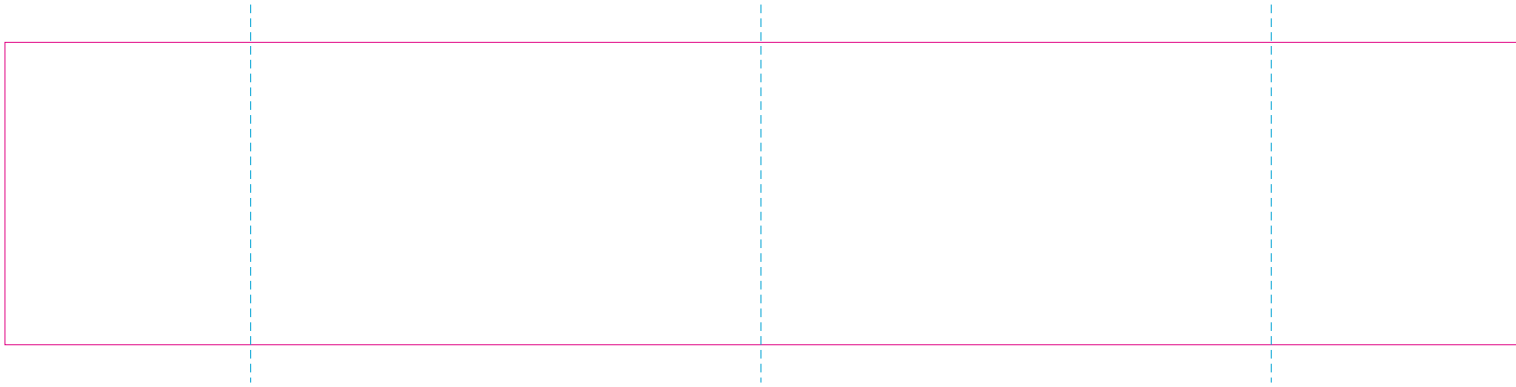

RS

—— Edge of graphics

----- centerlines

file format: vector

colours: in one color

formats: PDF, EPS, AI, CDR

The pink outline the maximum size of graphic visible on the product.

The blue dash line indicates the center line of the left, right and middle side of object.