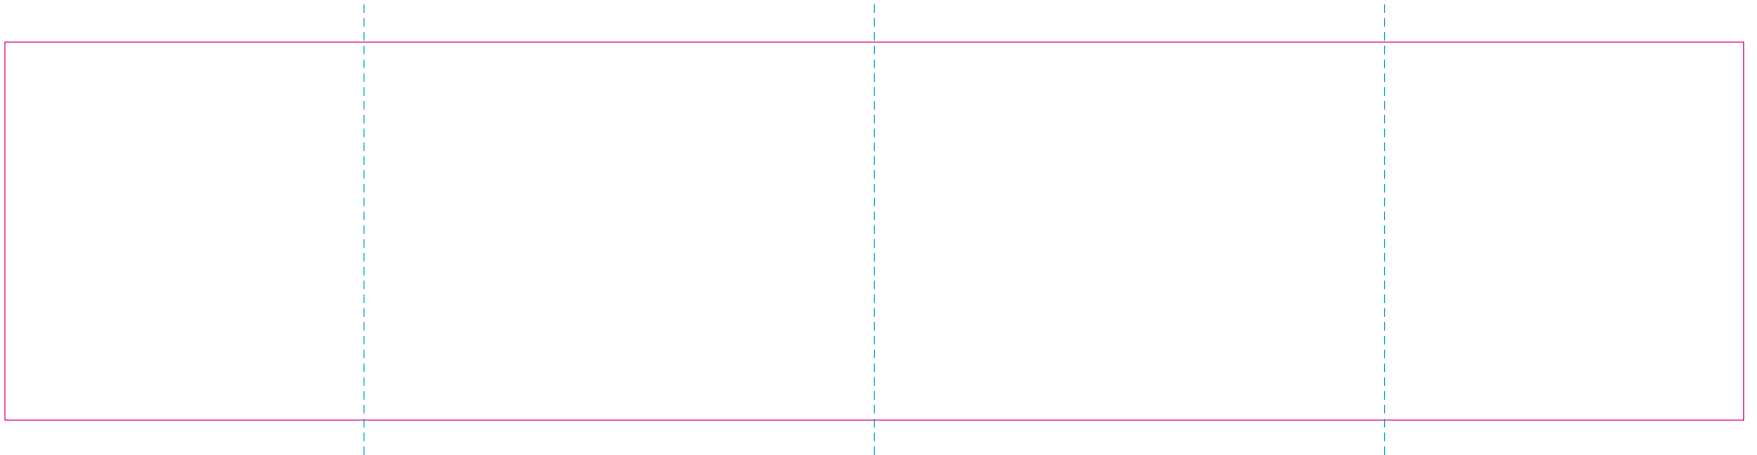

## ER 2

— Edge of graphics

- - - centerlines

file format: vector

colours: in one color

formats: PDF, EPS, AI, CDR

The pink outline the maximum size of graphic visible on the product.

The blue dash line indicates the center line of the left, right and middle side of object.