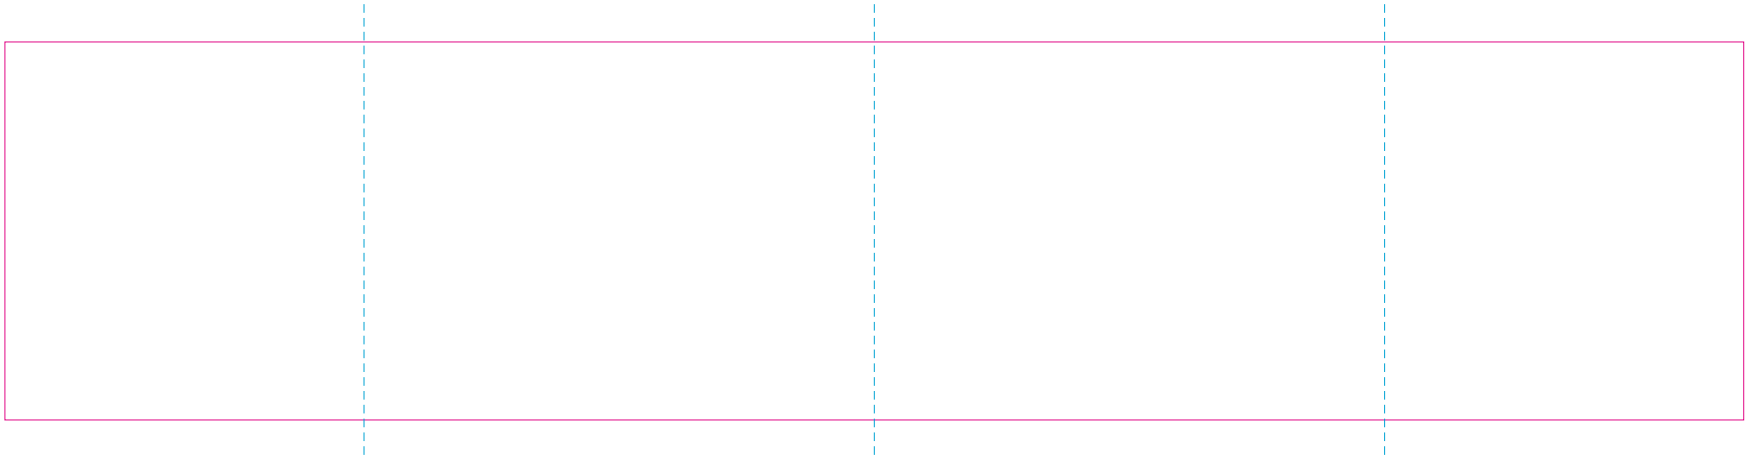

# RUV

—— Edge of graphics

----- centerlines

file format: vector

colours: in one color

formats: PDF, EPS, AI, CDR

The pink outline the maximum size of graphic visible on the product.

The blue dash line indicates the center line of the left, right and middle side of object.