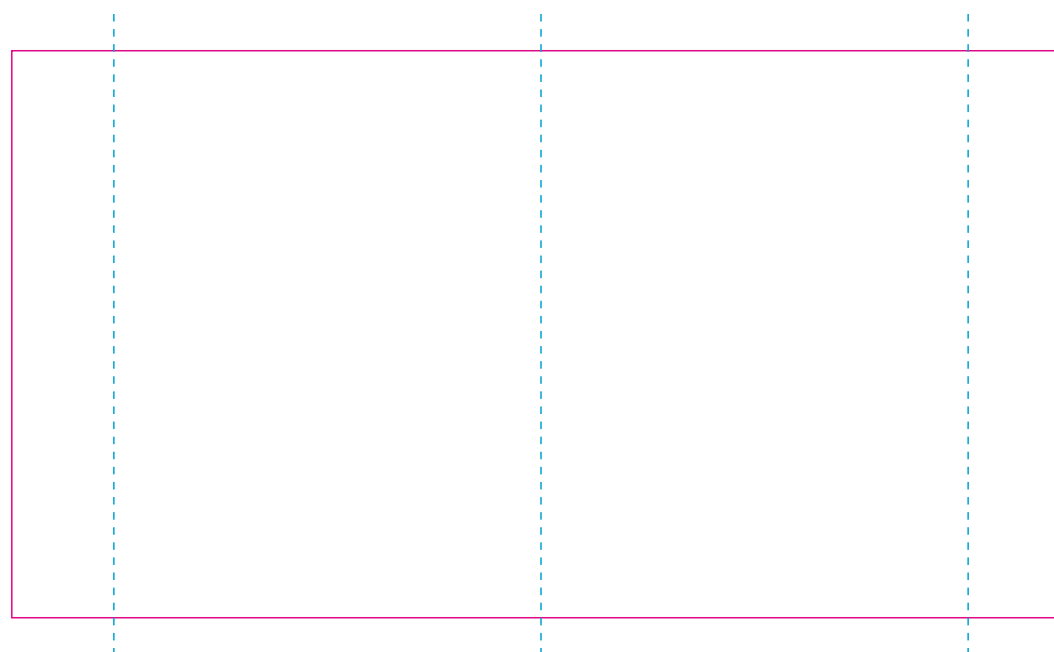

RS

— Edge of graphics

- - - centerlines

resolution: min. 300 DPI

colours: CMYK

formats: TIFF, PDF, EPS, AI, CDR

The pink outline the maximum size of graphic visible on the product.

The blue dash line indicates the center line of the left, right and middle side of object.