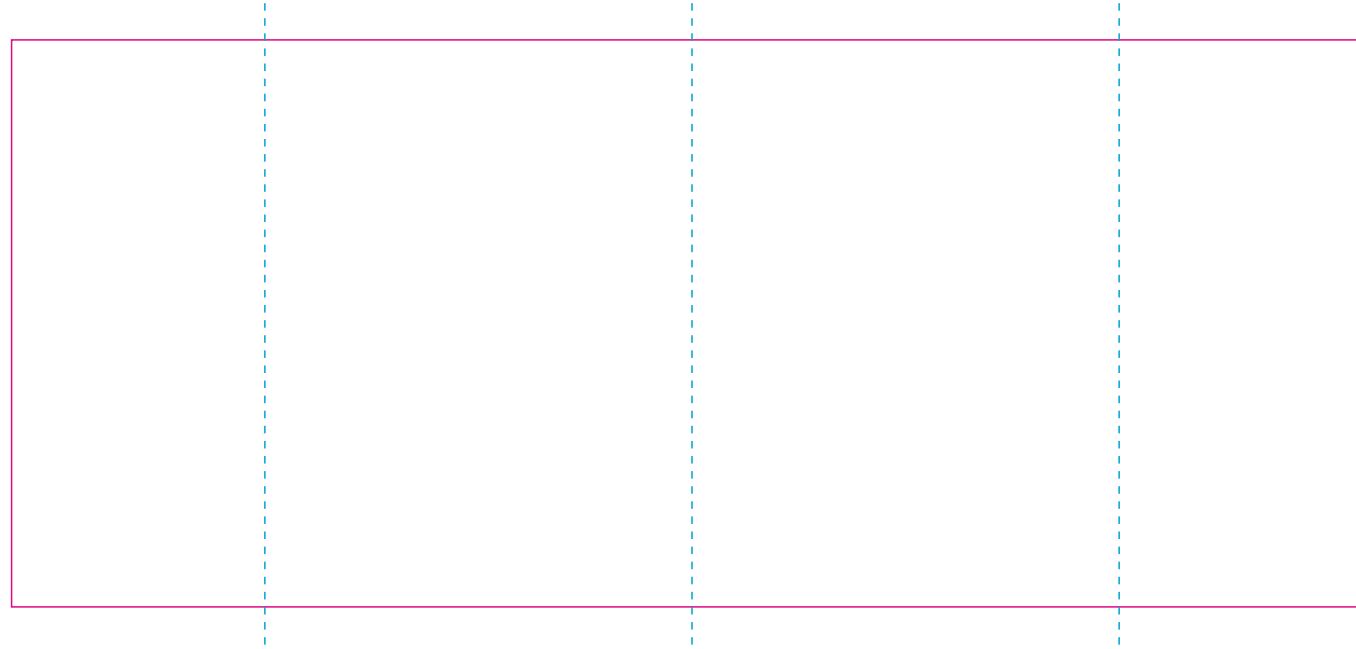

C

— Edge of graphics

- - - centerlines

resolution: min. 300 DPI

colours: CMYK

formats: TIFF, PDF, EPS, AI, CDR

The pink outline the maximum size of graphic visible on the product.

The blue dash line indicates the center line of the left, right and middle side of object.