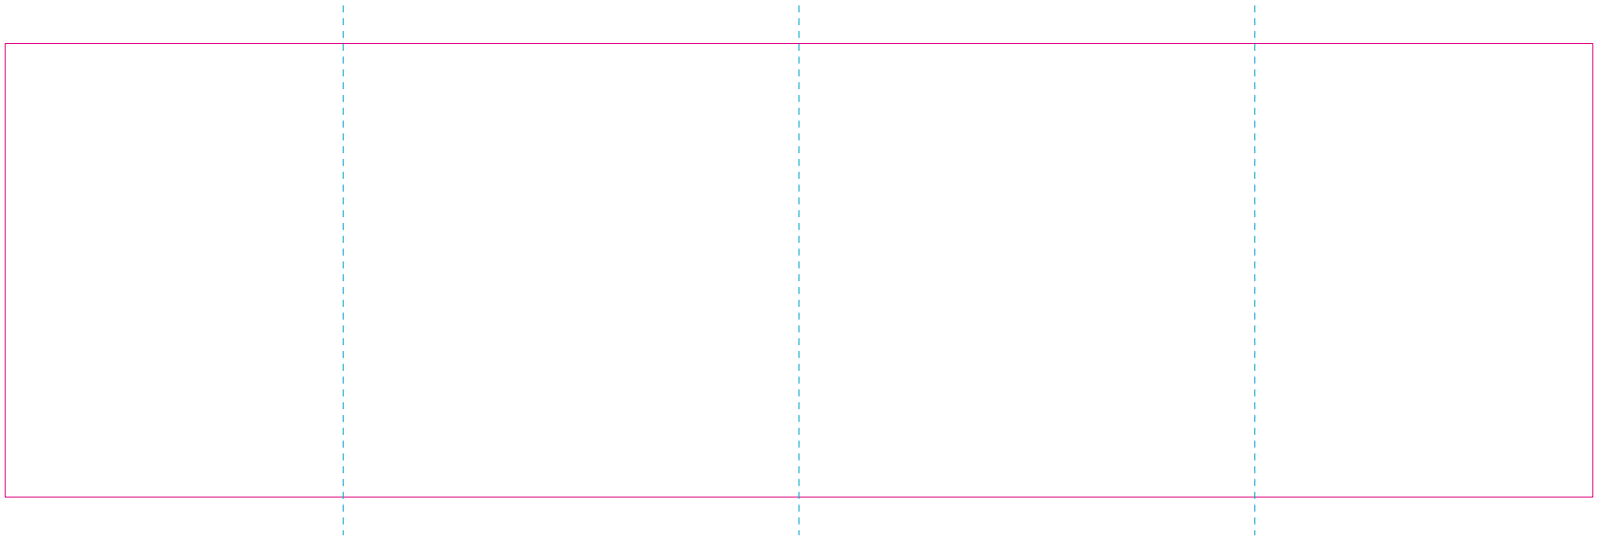

# RS

— Edge of graphics

- - - centerlines

resolution: min. 300 DPI

colours: CMYK

formats: TIFF, PDF, EPS, AI, CDR

The pink outline the maximum size of graphic visible on the product.

The blue dash line indicates the center line of the left, right and middle side of object.