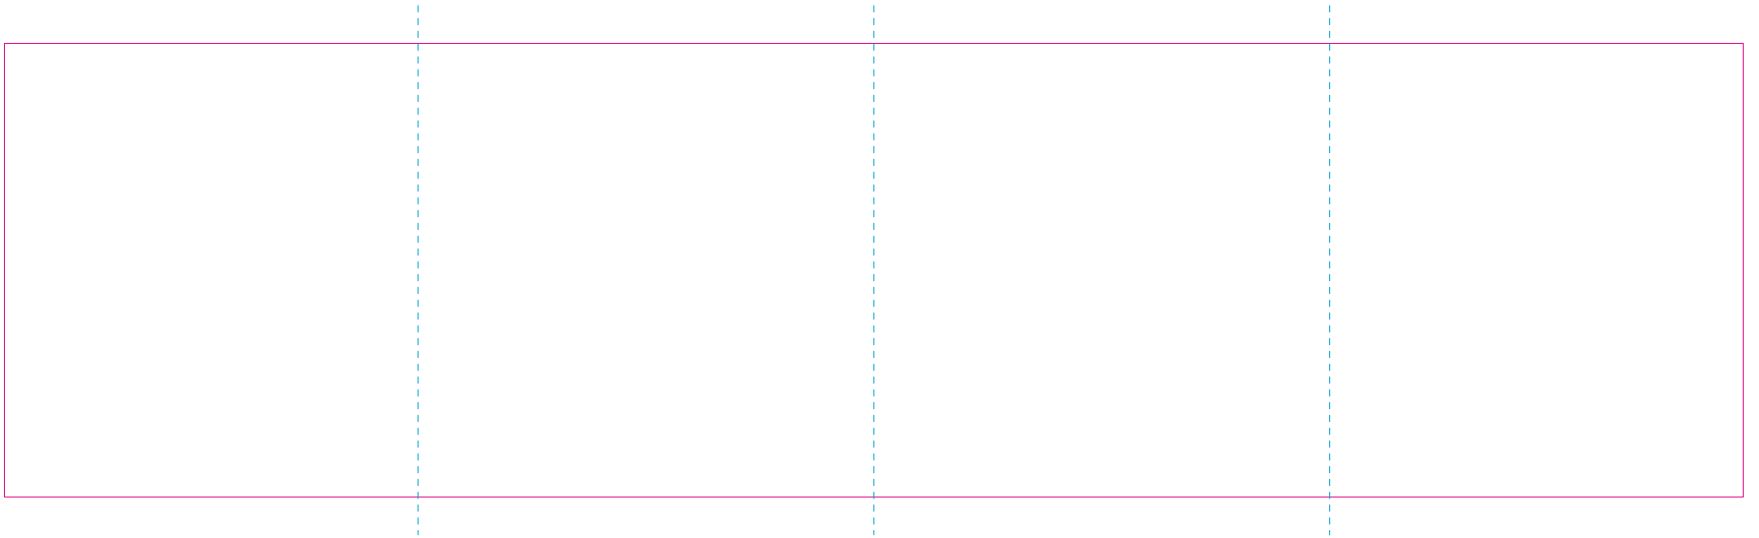

RUV

— Edge of graphics

- - - centerlines

resolution: min. 300 DPI

colours: CMYK

formats: TIFF, PDF, EPS, AI, CDR

The pink outline the maximum size of graphic visible on the product.

The blue dash line indicates the center line of the left, right and middle side of object.