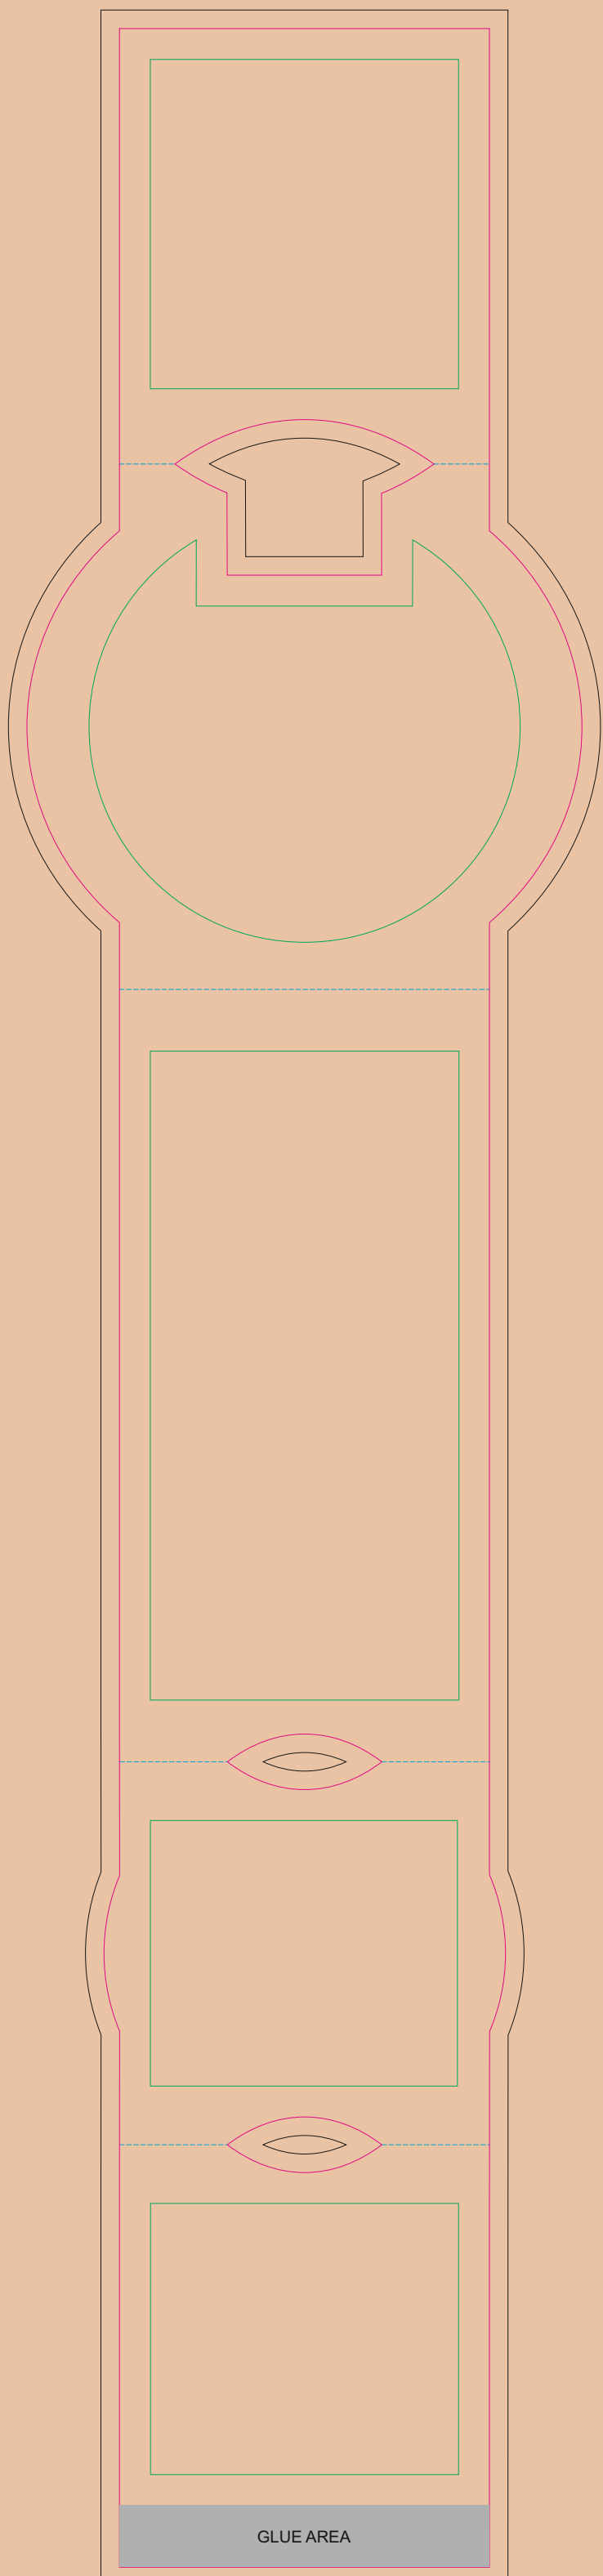

# Kraft Paper Sleeve

TOP

FRONT

BOTTOM

- Margin
- Edge of product
- Bleed limit 3-3 mm (background must fill it)
- - - - - Fold line

resolution: min. 300 DPI  
colours: CMYK  
formats: TIFF, PDF, EPS, AI, CDR

The green line indicates the area all non-background object-texts, logos, etc.  
The pink outline the maximum size of graphic visible on the product.  
The black line indicates the size of the required graphics including bleed.  
The blue line indicates the folding.