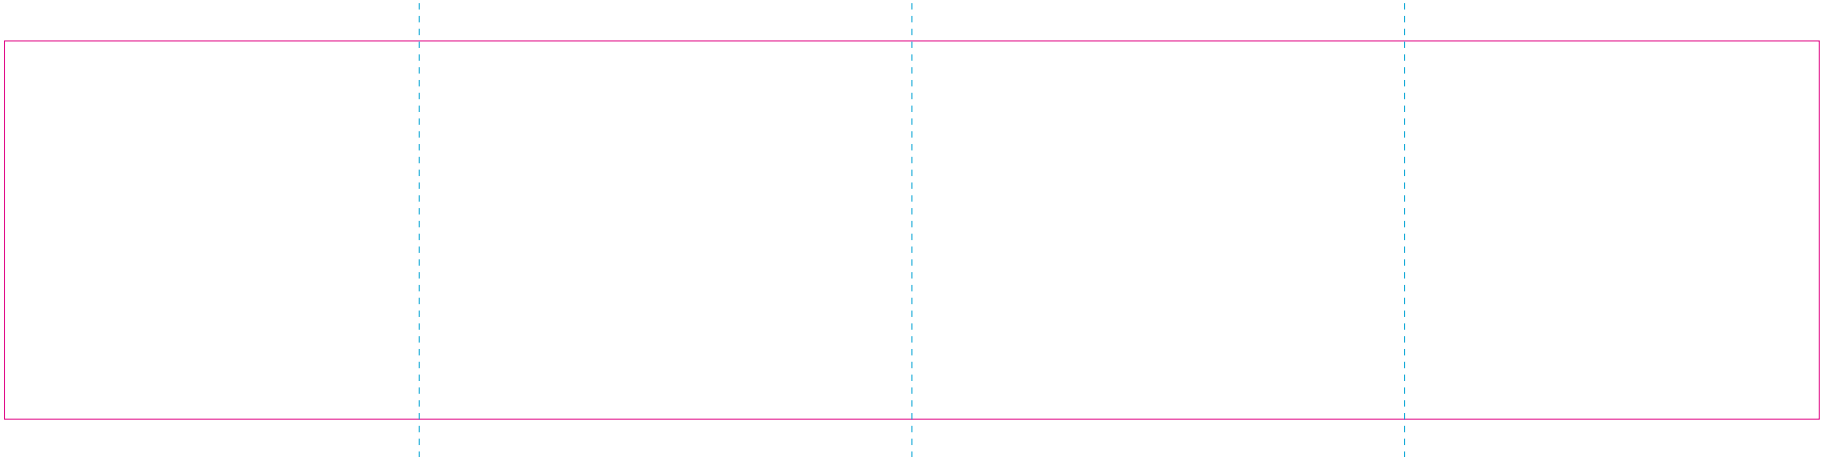

# ER 2

— Edge of graphics

- - - centerlines

resolution: min. 300 DPI

colours: CMYK

formats: TIFF, PDF, EPS, AI, CDR

The pink outline the maximum size of graphic visible on the product.

The blue dash line indicates the center line of the left, right and middle side of object.