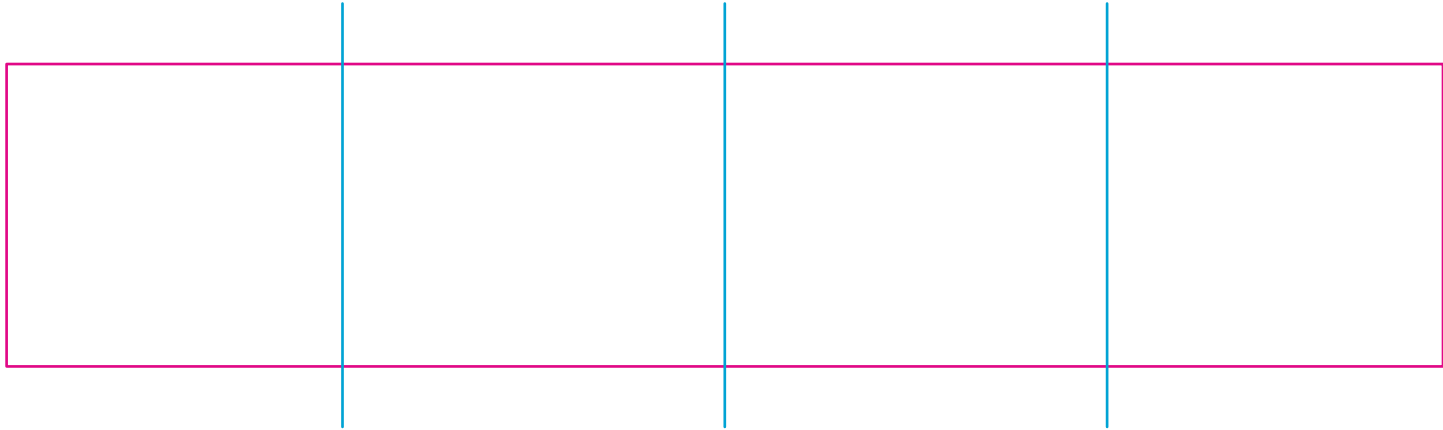

ER2

— Edge of graphics

- - - centerlines

resolution: min. 300 DPI

colours: CMYK

formats: TIFF, PDF, EPS, AI, CDR

The pink outline the maximum size of graphic visible on the product.

The blue dash line indicates the center line of the left, right and middle side of object.