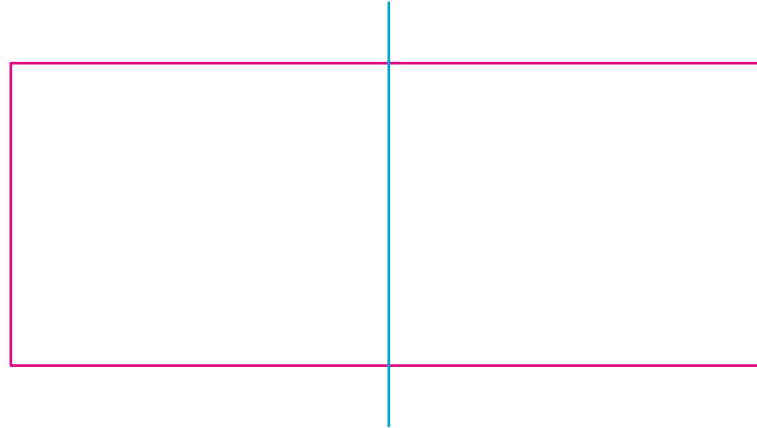

ER1

—— Edge of graphics

----- centerlines

resolution: min. 300 DPI

colours: CMYK

formats: TIFF, PDF, EPS, AI, CDR

The pink outline the maximum size of graphic visible on the product.

The blue dash line indicates the center line of the left, right and middle side of object.