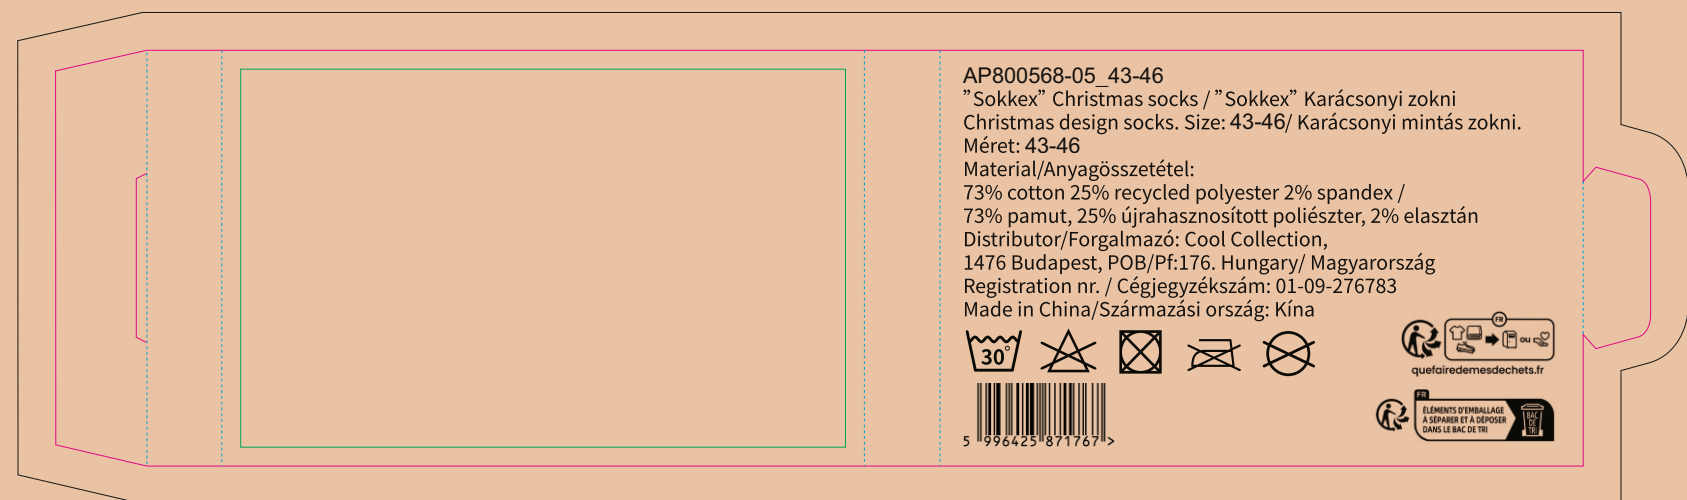

The size of the paper sleeve is for reference only as product packaging size may vary.

## Kraft paper sleeve

FRONT

BACK

Margin

Edge of product

Bleed limit 3-3 mm (background must fill it)

Fold line

resolution: min. 300 DPI

colours: CMYK

formats: TIFF, PDF, EPS, AI, CDR

The green line indicates the area all non-background object-texts, logos, etc.

The pink outline the maximum size of graphic visible on the product.

The black line indicates the size of the required graphics including bleed.

The blue line indicates the folding.