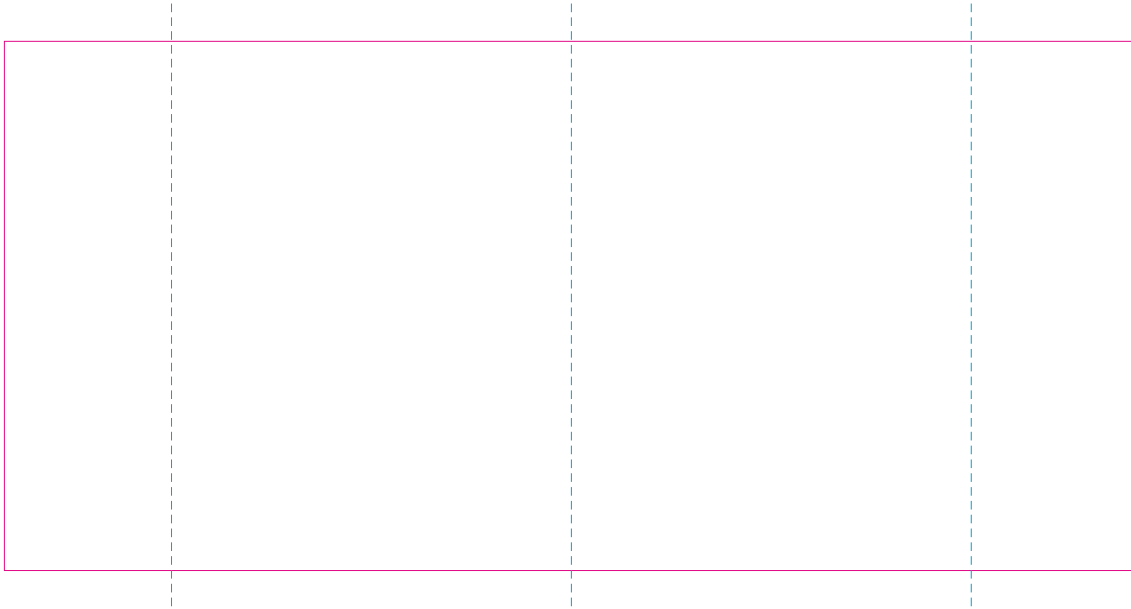

RS

— Edge of graphics

- - - Centerlines

file format: vector

colours: in one color

formats: PDF, EPS, AI, CDR

The pink outline the maximum size of graphic visible on the product.

The blue dash line indicates the center line of the left, right and middle side of object.