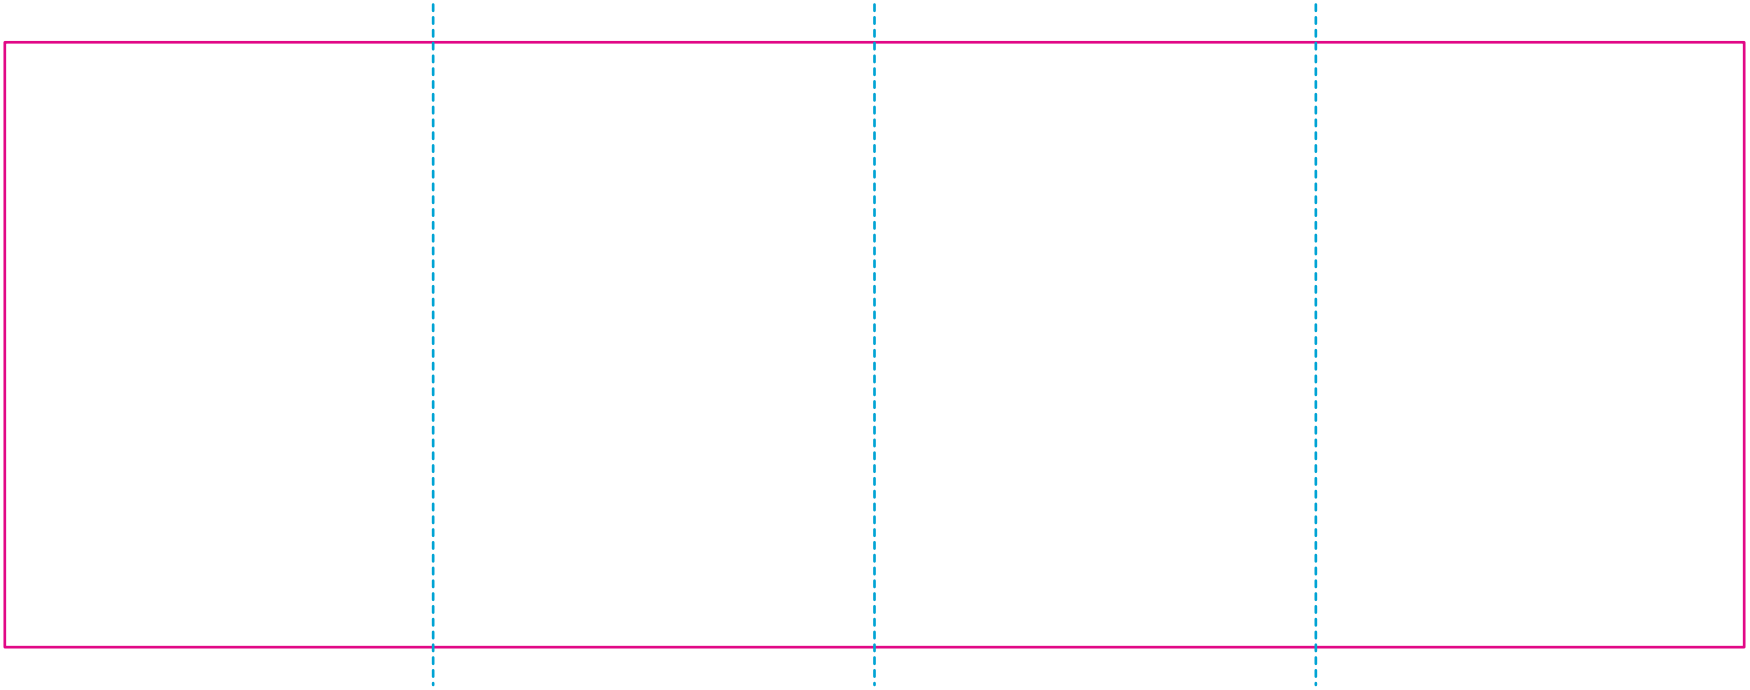

RUV

— Edge of graphics

- - - centerlines

resolution: min. 300 DPI

colours: CMYK

formats: TIFF, PDF, EPS, AI, CDR

The pink outline the maximum size of graphic visible on the product.

The blue dash line indicates the center line of the left, right and middle side of object.