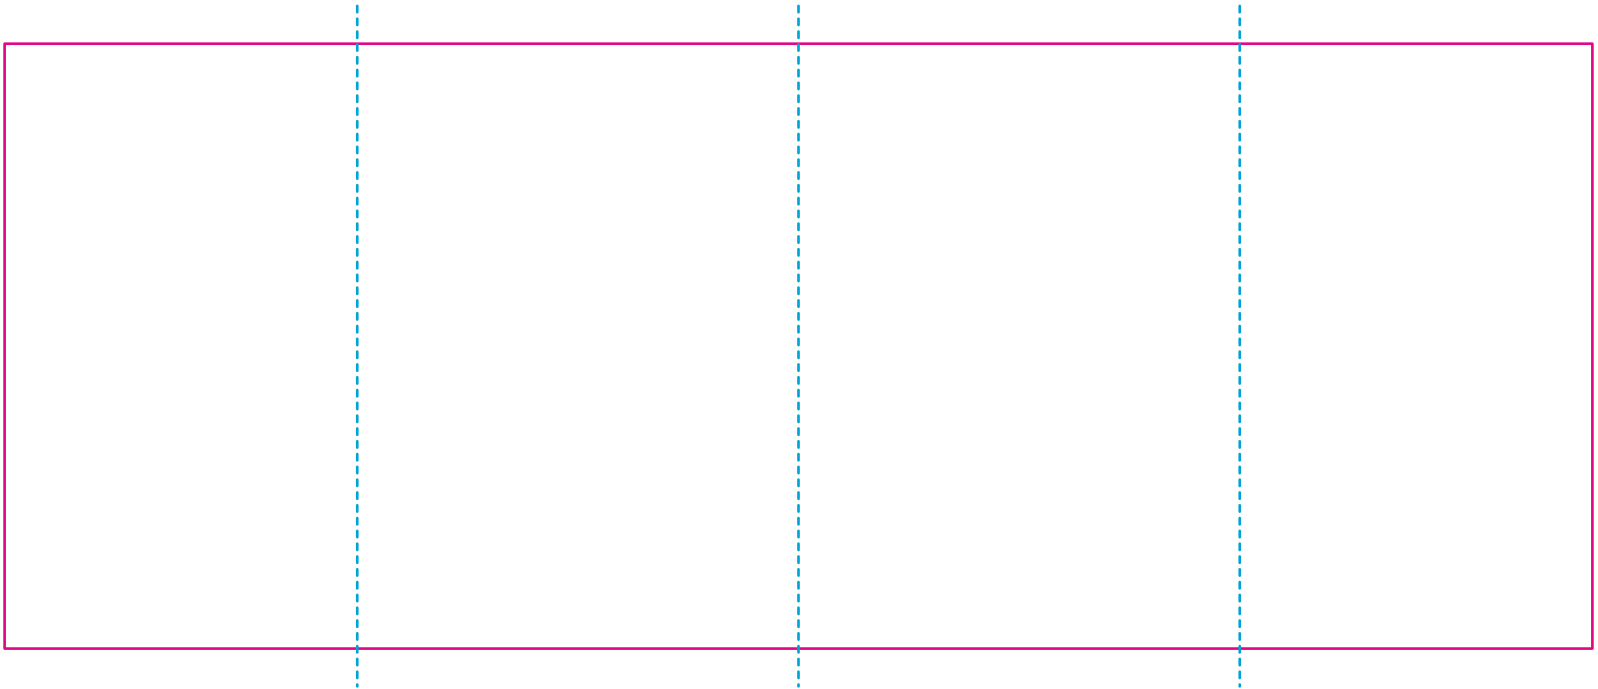

RS

— Edge of graphics

- - - centerlines

resolution: min. 300 DPI

colours: CMYK

formats: TIFF, PDF, EPS, AI, CDR

The pink outline the maximum size of graphic visible on the product.

The blue dash line indicates the center line of the left, right and middle side of object.