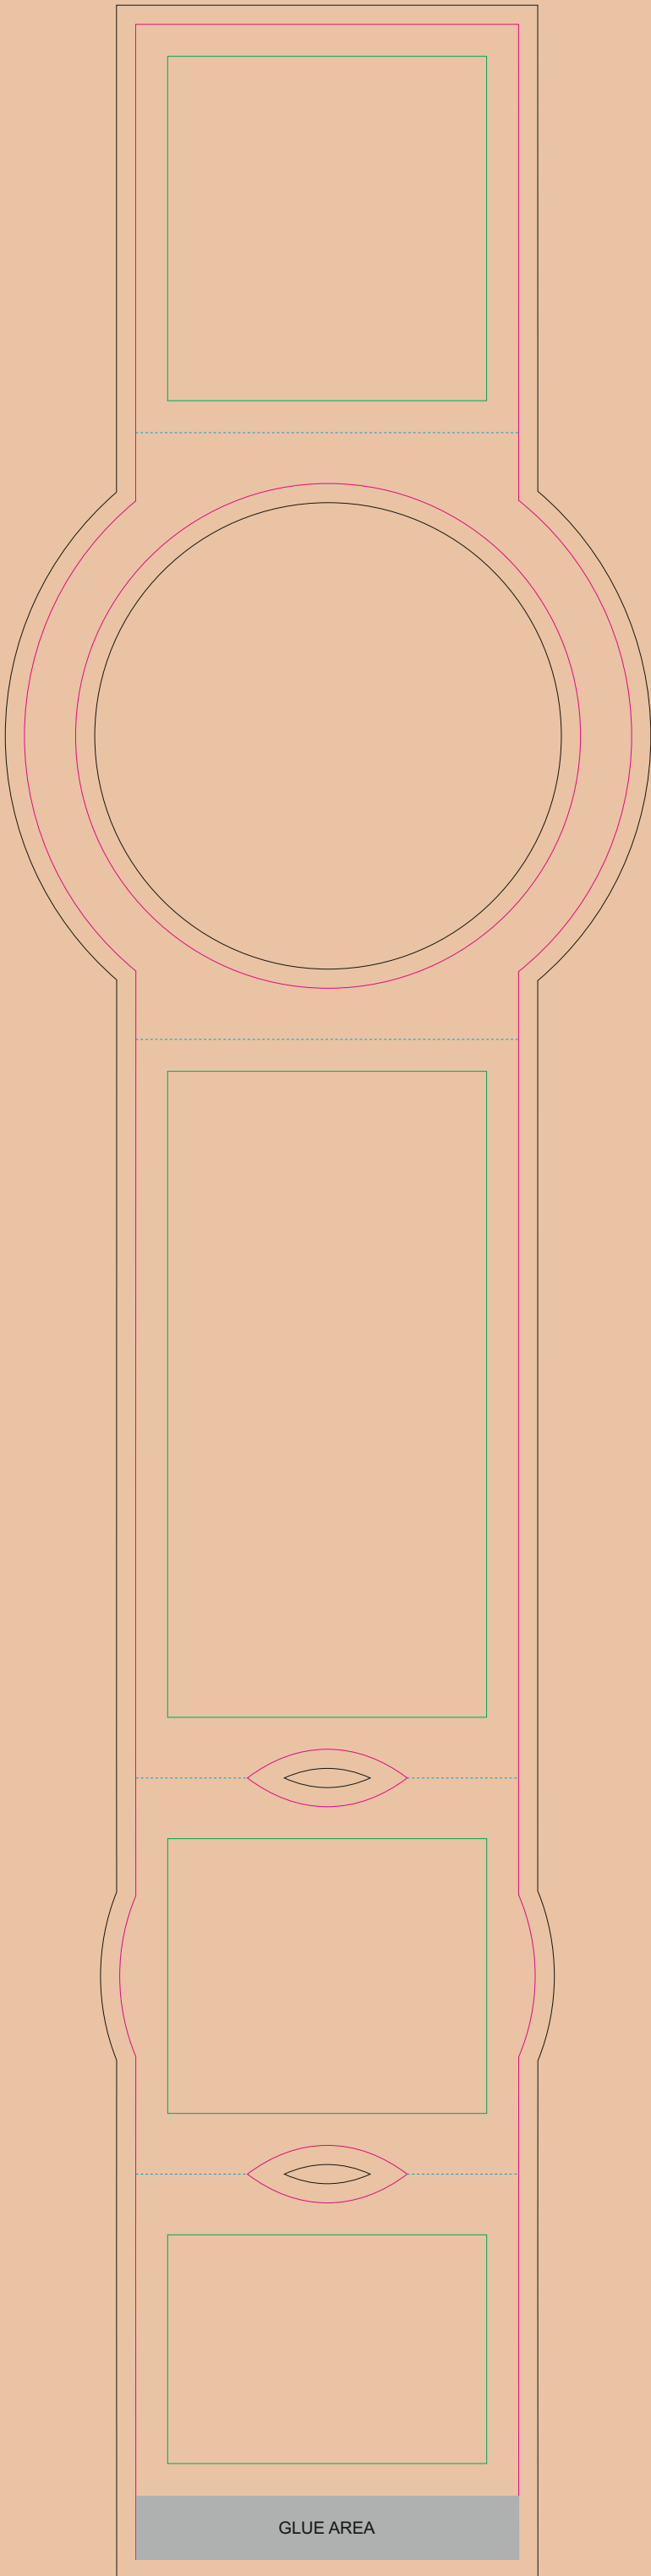

# Kraft paper sleeve

TOP

FRONT

BOTTOM

- Margin
- Edge of product
- Bleed limit 5-5 mm (background must fill it)
- - - - Fold line

resolution: min. 300 DPI  
colours: CMYK  
formats: TIFF, PDF, EPS, AI, CDR

The green line indicates the area all non-background object-texts, logos, etc.  
The pink outline the maximum size of graphic visible on the product.  
The black line indicates the size of the required graphics including bleed.  
The blue line indicates the folding.