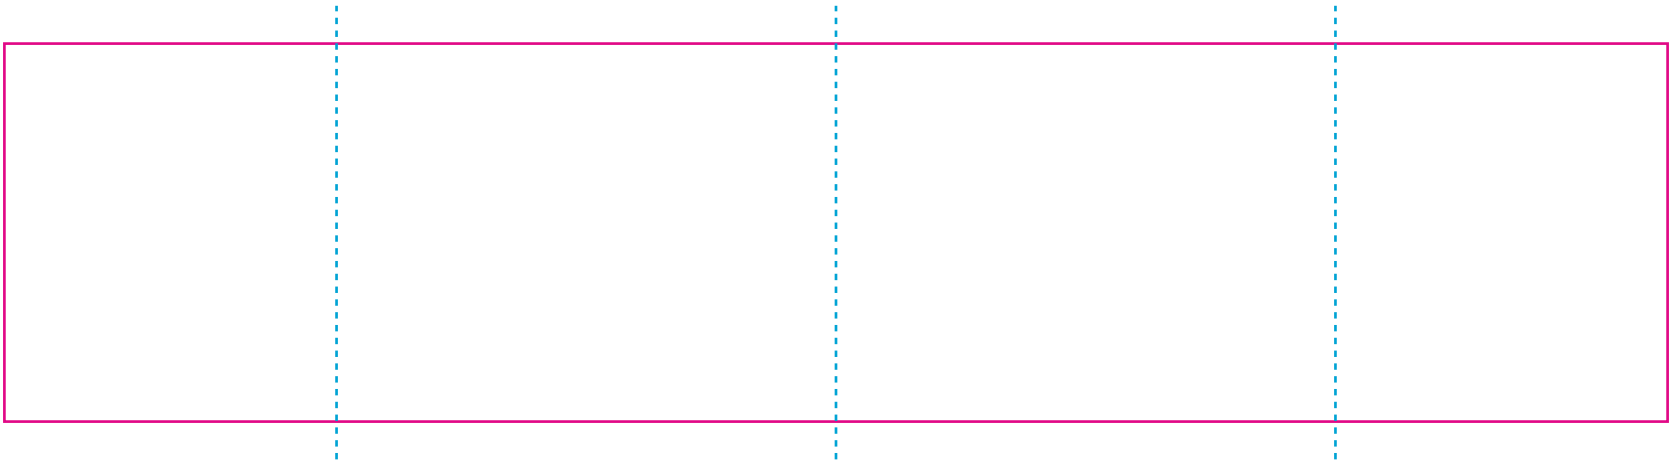

# RUV

—— Edge of graphics

----- Centerlines

file format: vector

colours: in one color

formats: PDF, EPS, AI, CDR

The pink outline the maximum size of graphic visible on the product.

The blue dash line indicates the center line of the left, right and middle side of object.