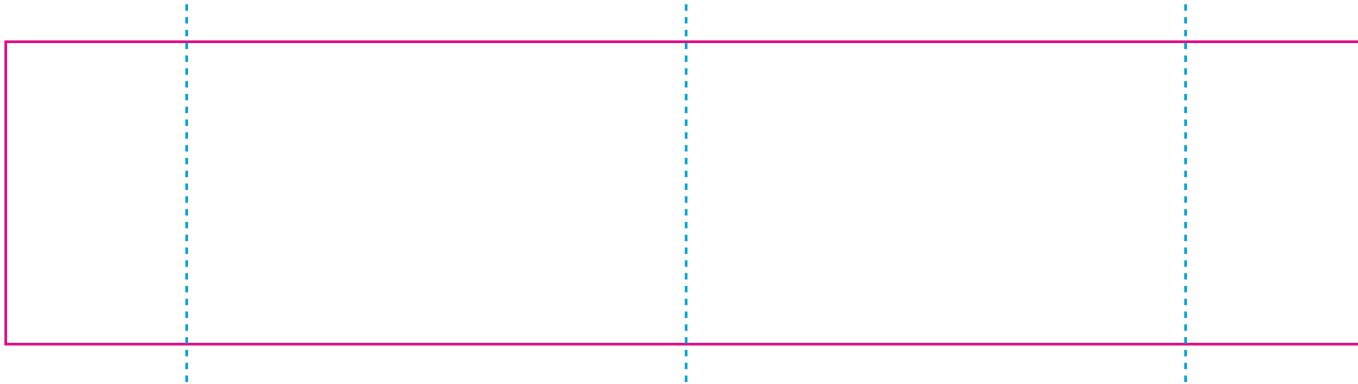

RS

— Edge of graphics

- - - Centerlines

file format: vector

colours: in one color

formats: PDF, EPS, AI, CDR

The pink outline the maximum size of graphic visible on the product.

The blue dash line indicates the center line of the left, right and middle side of object.