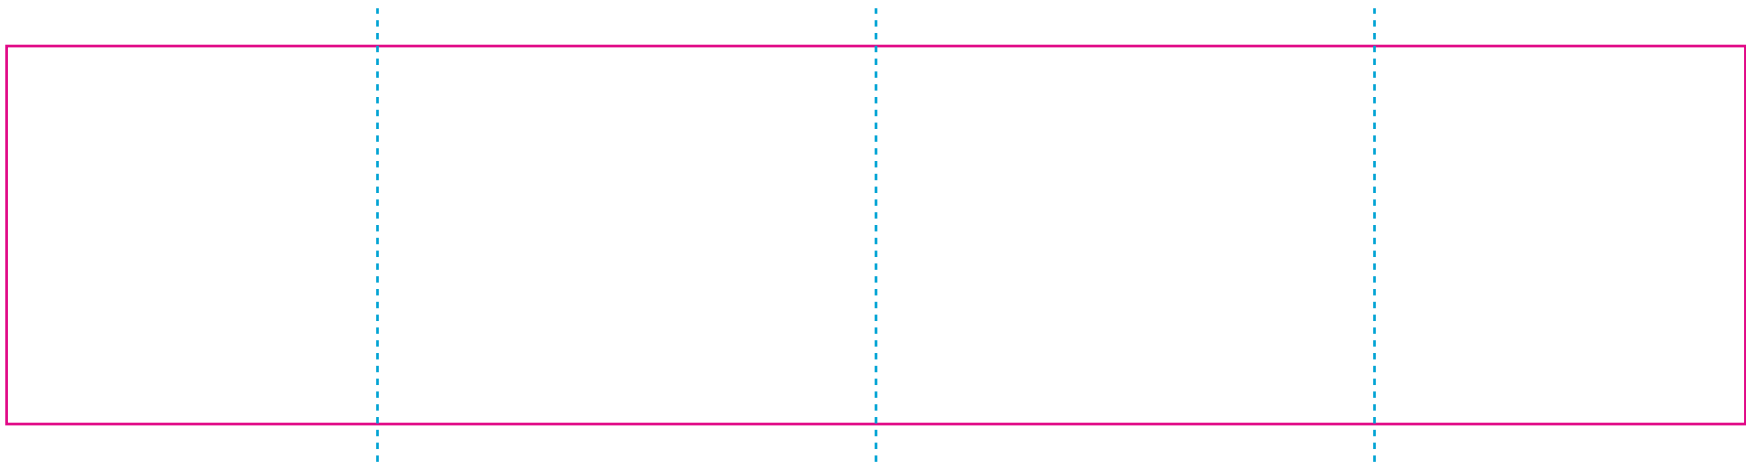

# RUV

— Edge of graphics

- - - - - Centerlines

file format: vector

colours: in one color

formats: PDF, EPS, AI, CDR

The pink outline the maximum size of graphic visible on the product.

The blue dash line indicates the center line of the left, right and middle side of object.