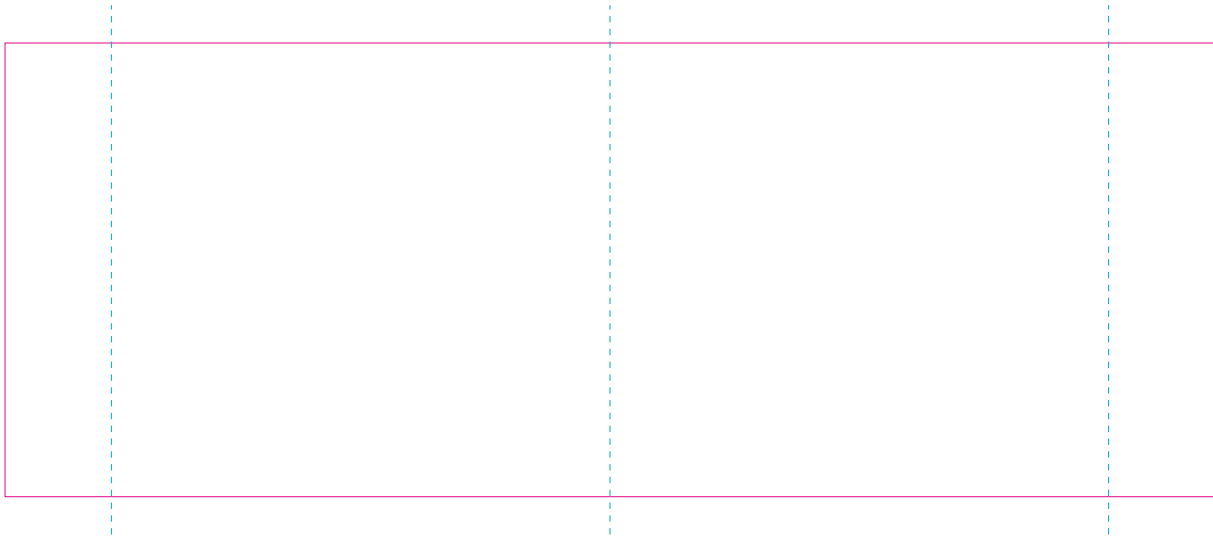

# RS

— Edge of graphics

- - - Centerlines

With rotary screen printing technology the product can only be printed on the opposite side of the handle, please do not position the design on the right or left handed side.

file format: vector

colours: in one color

formats: PDF, EPS, AI, CDR

The pink outline the maximum size of graphic visible on the product.

The blue dash line indicates the center line of the left, right and middle side of object.