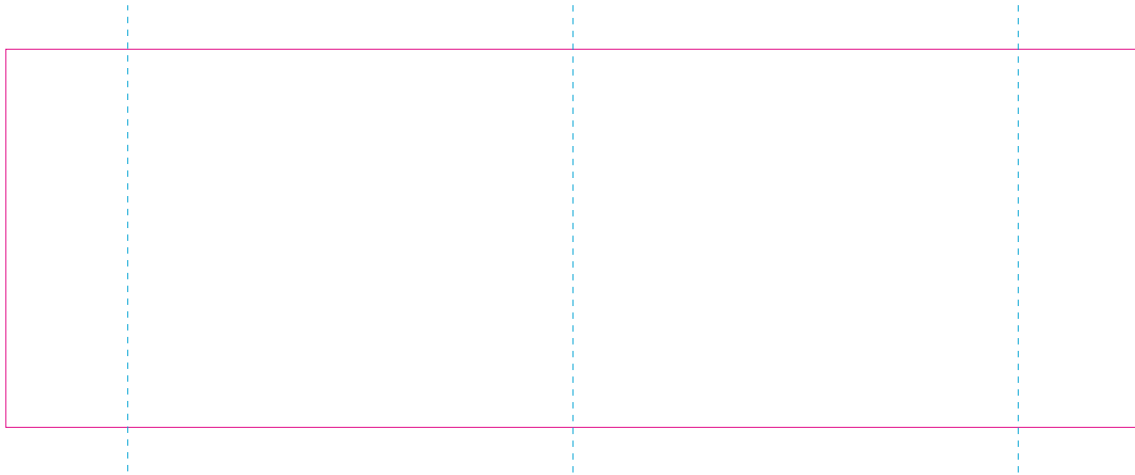

# RS

With rotary screen printing technology the product can only be printed on the opposite side of the handle, please do not position the design on the right or left handed side.

— Edge of graphics

- - - centerlines

resolution: min. 300 DPI

colours: CMYK

formats: TIFF, PDF, EPS, AI, CDR

The pink outline the maximum size of graphic visible on the product.

The blue dash line indicates the center line of the left, right and middle side of object.