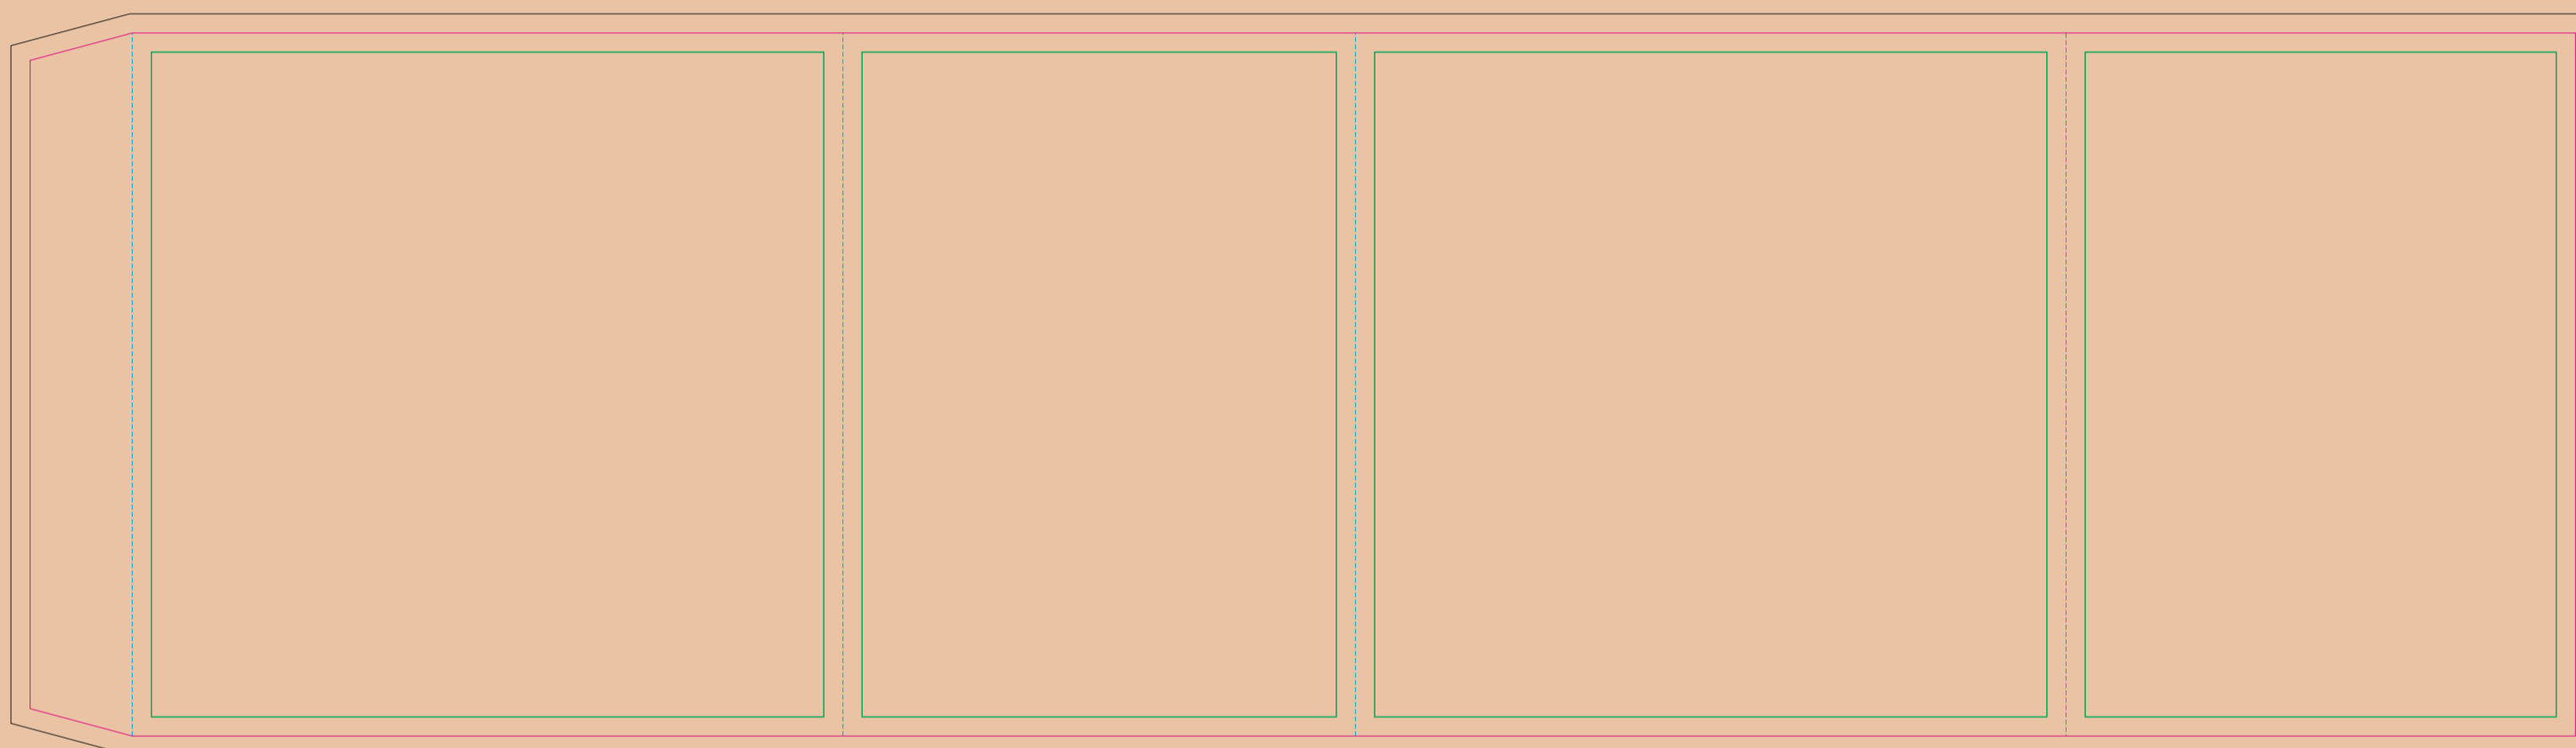

Kraft paper sleeve

The size of the paper sleeve is for reference only as product packaging size may vary.

BACK

FRONT

- Margin
- Edge of product
- Bleed limit 3-3 mm (background must fill it)
- Fold line

resolution: min. 300DPI
colours: CMYK
formats: TIFF, PDF, EPS, AI, CDR

The green line indicates the area all non-background object - texts, logos, etc.
The pink outline the maximum size of graphic visible on the product.
The black line indicates the size of the required graphics including bleed.