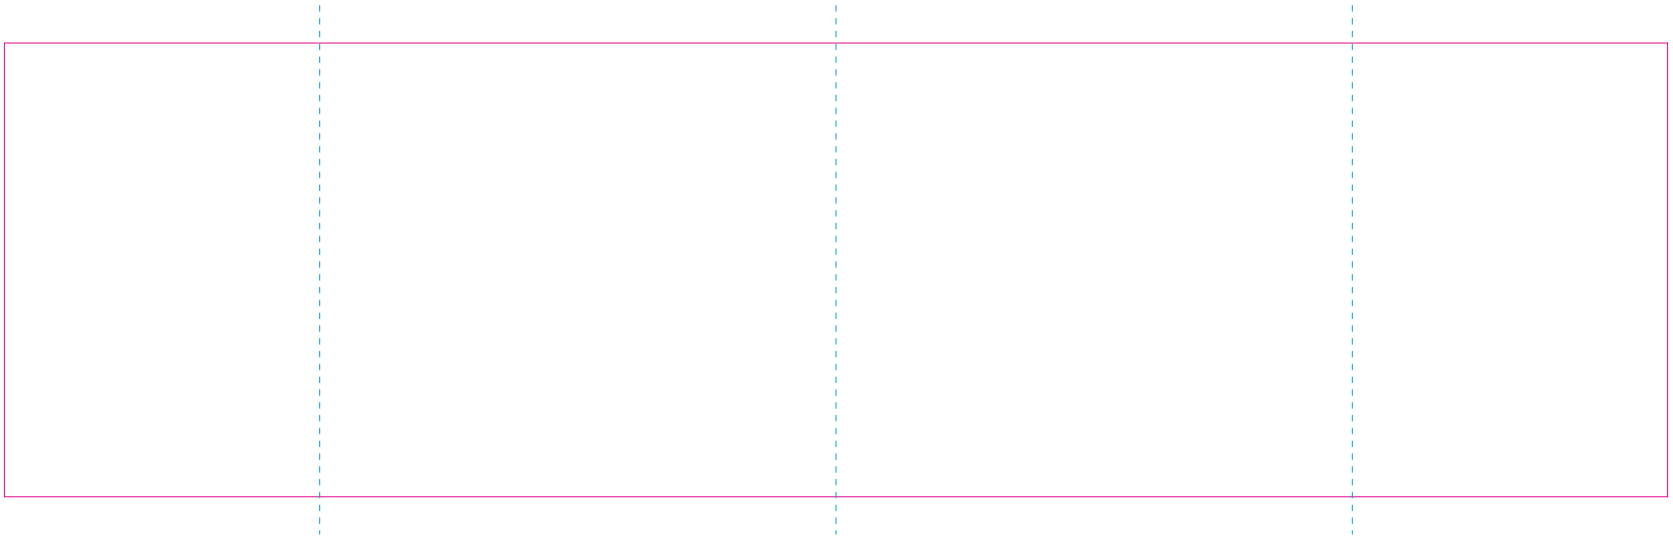

C

— Edge of graphics

- - - centerlines

resolution: min. 300 DPI

colours: CMYK

formats: TIFF, PDF, EPS, AI, CDR

The pink outline the maximum size of graphic visible on the product.

The blue dash line indicates the center line of the left, right and middle side of object.