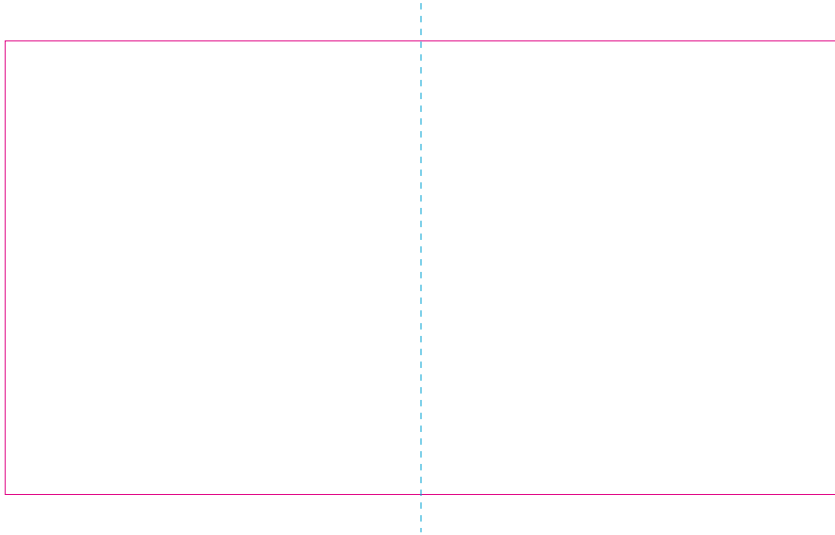

RS

—— Edge of graphics

----- centerlines

resolution: min. 300 DPI

colours: CMYK

formats: TIFF, PDF, EPS, AI, CDR

The pink outline the maximum size of graphic visible on the product.

The blue dash line indicates the center line of the left, right and middle side of object.