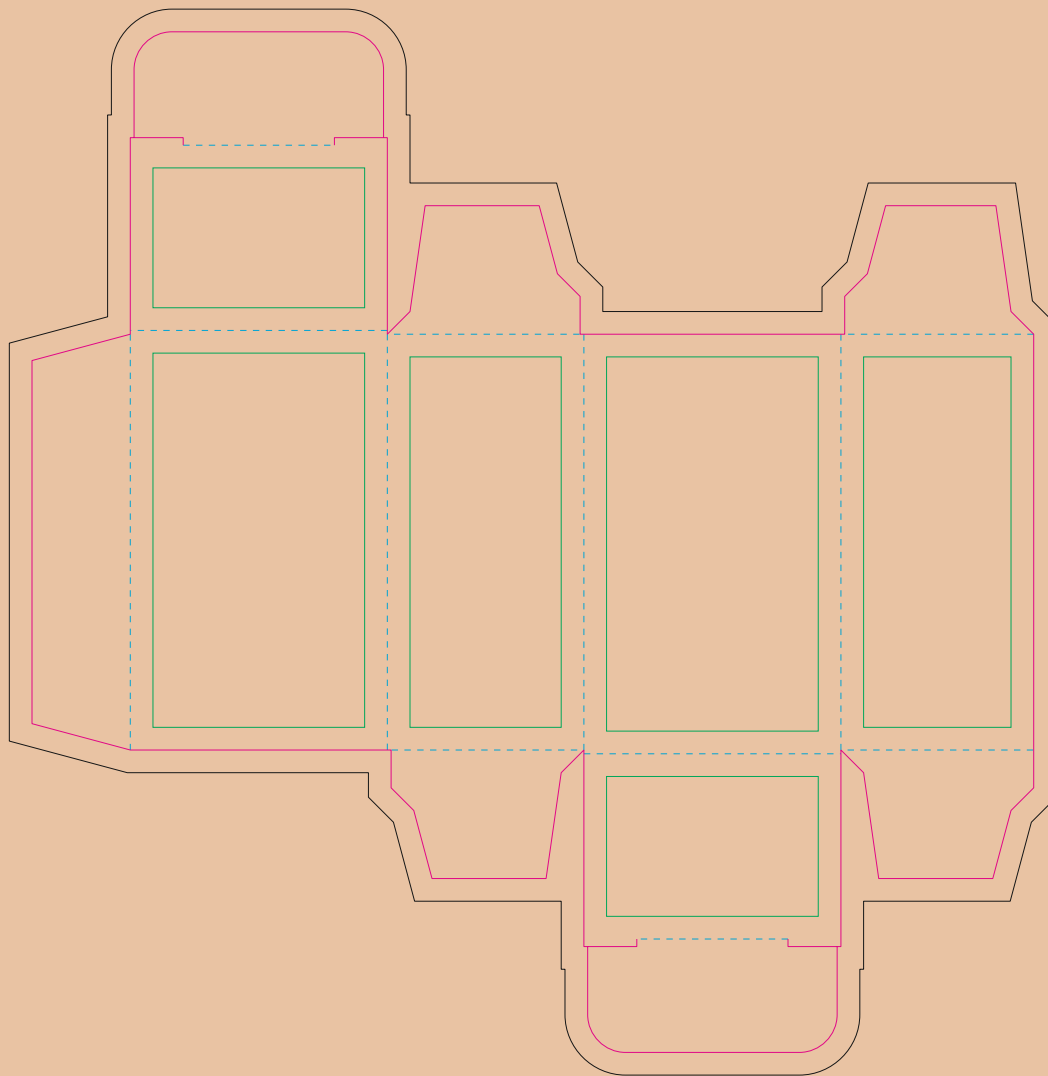

Kraft Paperboard box

- Margin
- Edge of product
- Bleed limit 3-3 mm (background must fill it)
- - - - - Fold line

resolution: min. 300 DPI
colours: CMYK
formats: TIFF, PDF, EPS, AI, CDR

The green line indicates the area all non-background object-texts, logos, etc.
The pink outline the maximum size of graphic visible on the product.
The black line indicates the size of the required graphics including bleed.
The blue line indicates the folding.