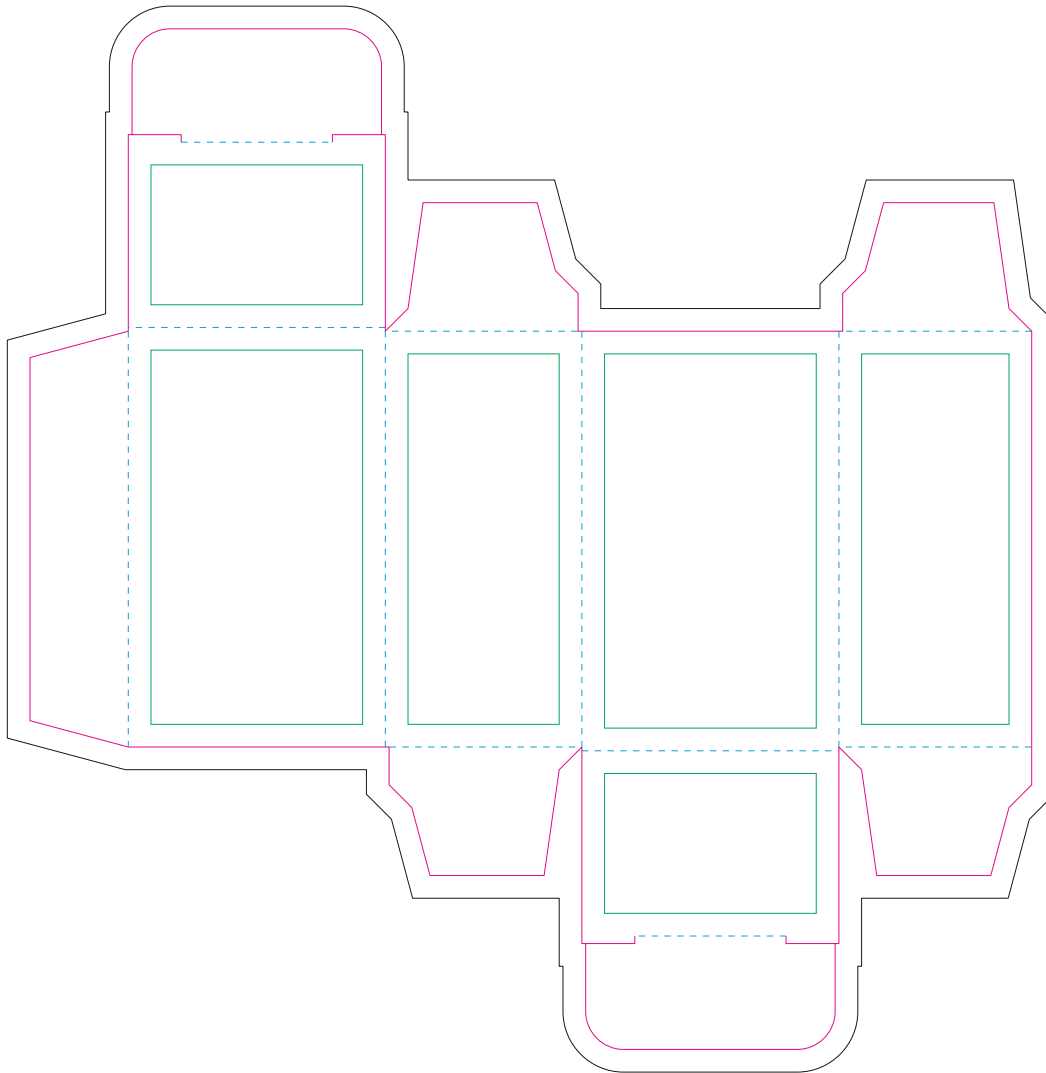

# Paperboard box

- Margin
- Edge of product
- Bleed limit 3-3 mm (background must fill it)
- Fold line

resolution: min. 300 DPI  
colours: CMYK  
formats: TIFF, PDF, EPS, AI, CDR

The green line indicates the area all non-background object-texts, logos, etc.  
The pink outline the maximum size of graphic visible on the product.  
The black line indicates the size of the required graphics including bleed.  
The blue line indicates the folding.