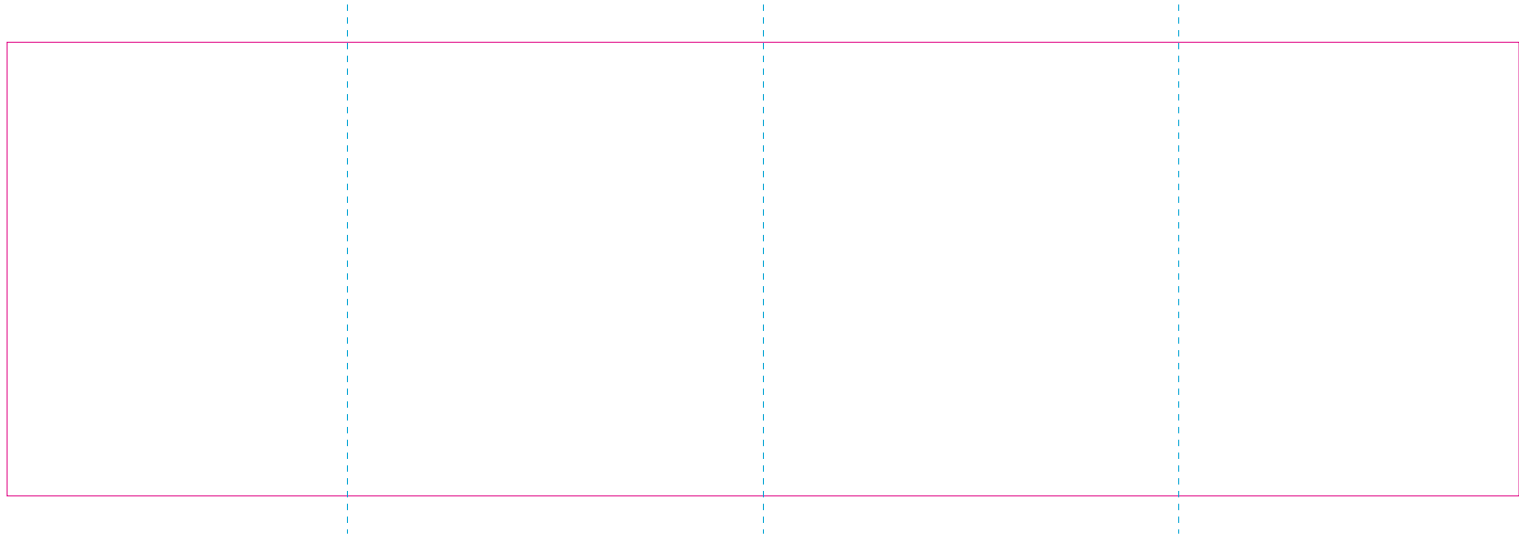

# RS

—— Edge of graphics

- - - - centerlines

file format: vector

colours: in one color

formats: PDF, EPS, AI, CDR

The pink outline the maximum size of graphic visible on the product.

The blue dash line indicates the center line of the left, right and middle side of object.