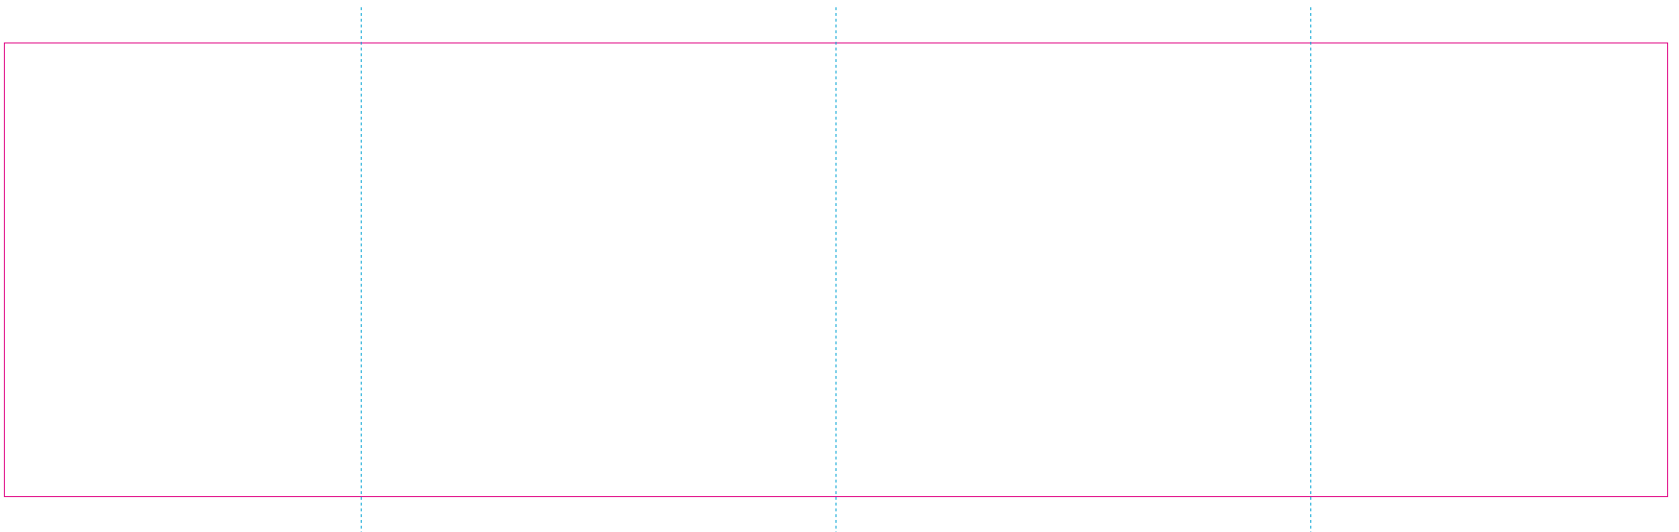

RS

— Edge of graphics

- - - centerlines

resolution: min. 300 DPI

colours: CMYK

formats: TIFF, PDF, EPS, AI, CDR

The pink outline the maximum size of graphic visible on the product.

The blue dash line indicates the center line of the left, right and middle side of object.