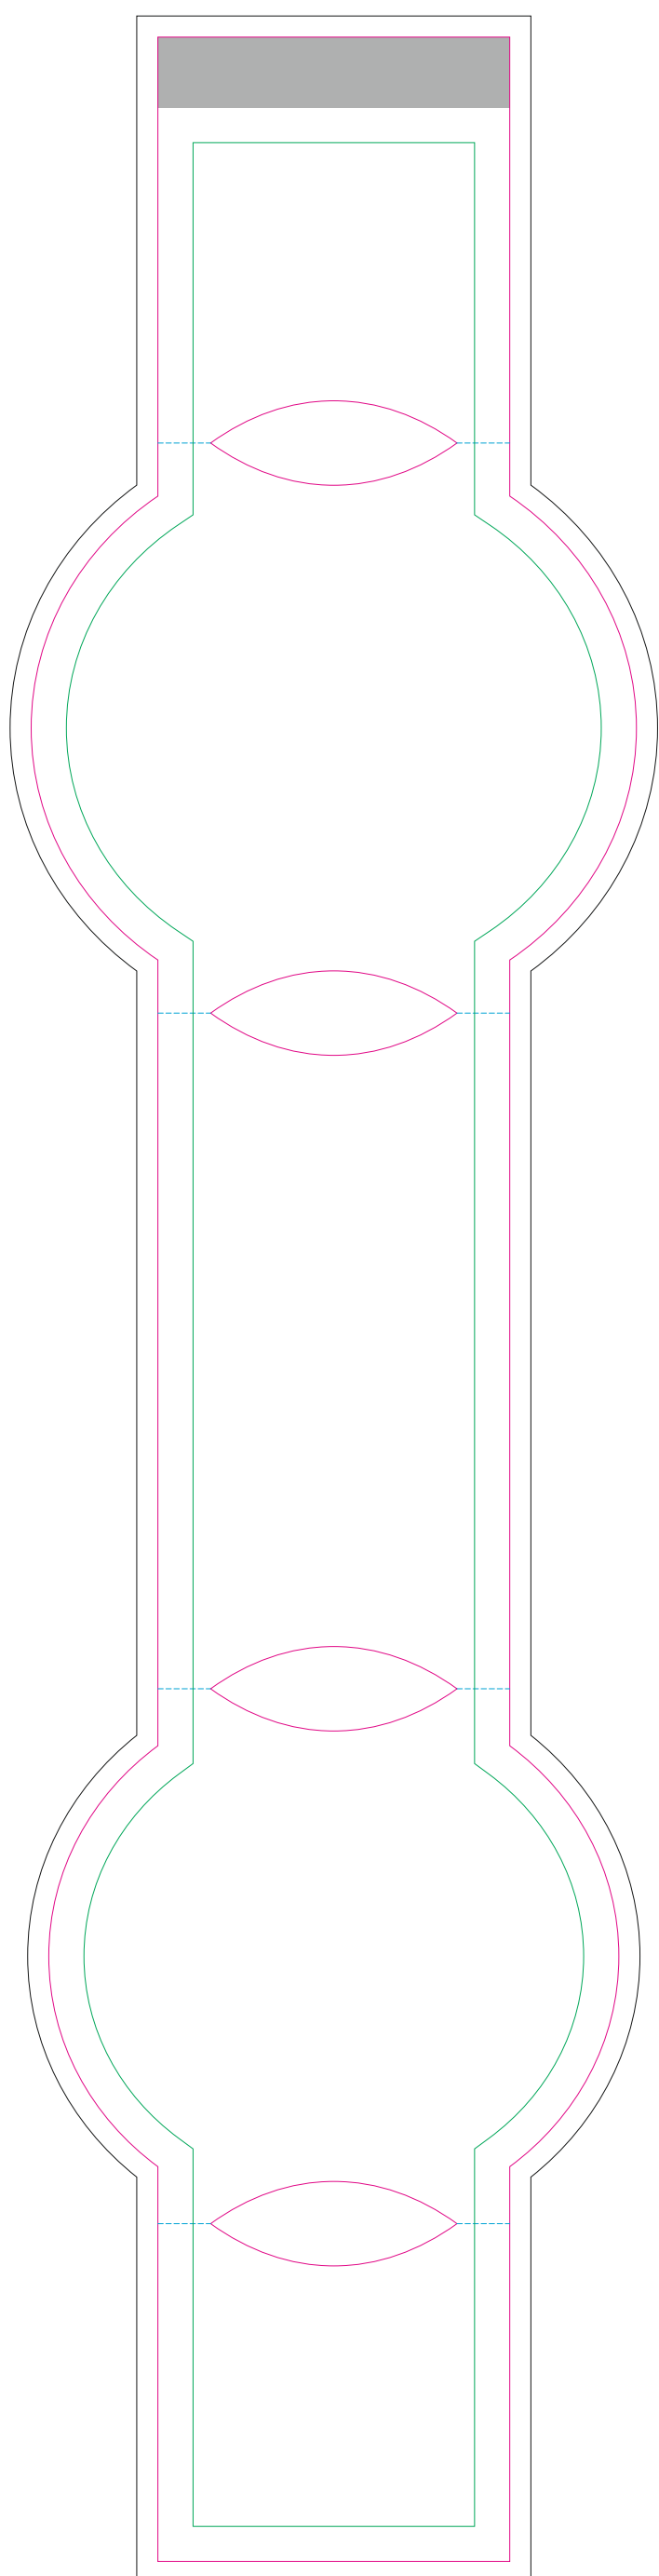

PAPER RING

TOP

FRONT

BOTTOM

- Margin
- Edge of product
- Bleed limit 3-3 mm (background must fill it)
- - - - - Fold line

resolution: min. 300 DPI
colours: CMYK
formats: TIFF, PDF, EPS, AI, CDR

The green line indicates the area all non-background object-texts, logos, etc.
The pink outline the maximum size of graphic visible on the product.
The black line indicates the size of the required graphics including bleed.
The blue line indicates the folding.