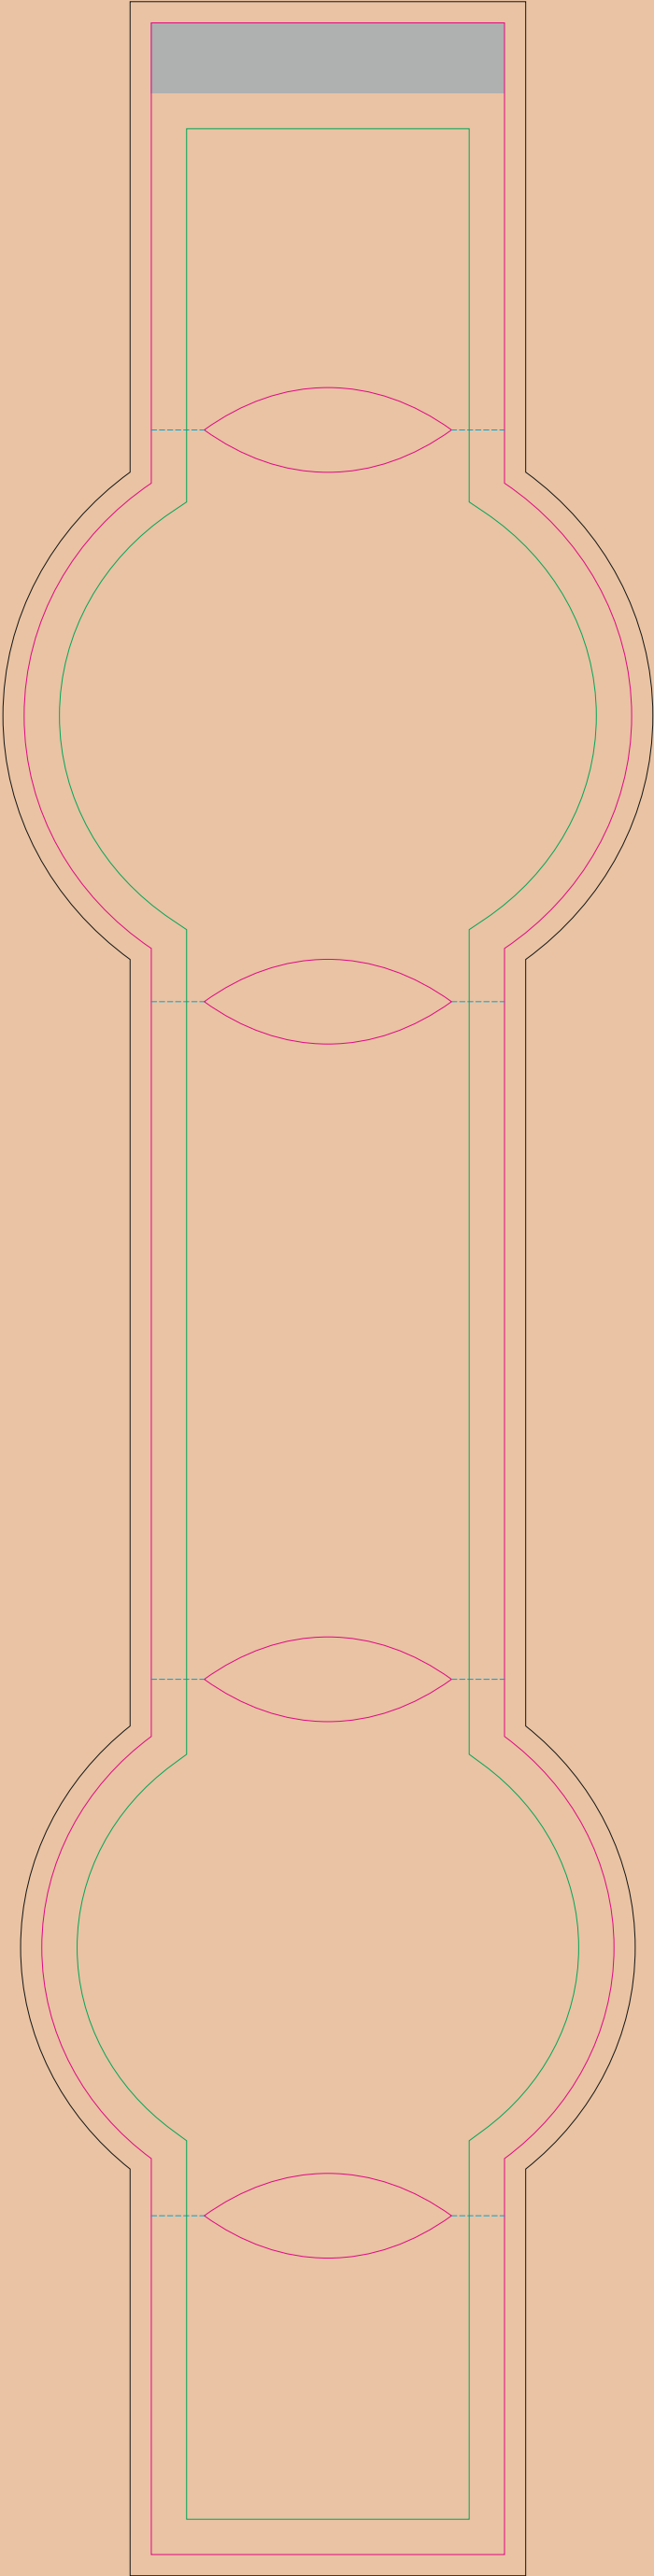

CRAFT PAPER RING

TOP

FRONT

BOTTOM

- Margin
- Edge of product
- Bleed limit 3-3 mm (background must fill it)
- - - - - Fold line

resolution: min. 300 DPI
colours: CMYK
formats: TIFF, PDF, EPS, AI, CDR

The green line indicates the area all non-background object-texts, logos, etc.
The pink outline the maximum size of graphic visible on the product.
The black line indicates the size of the required graphics including bleed.
The blue line indicates the folding.