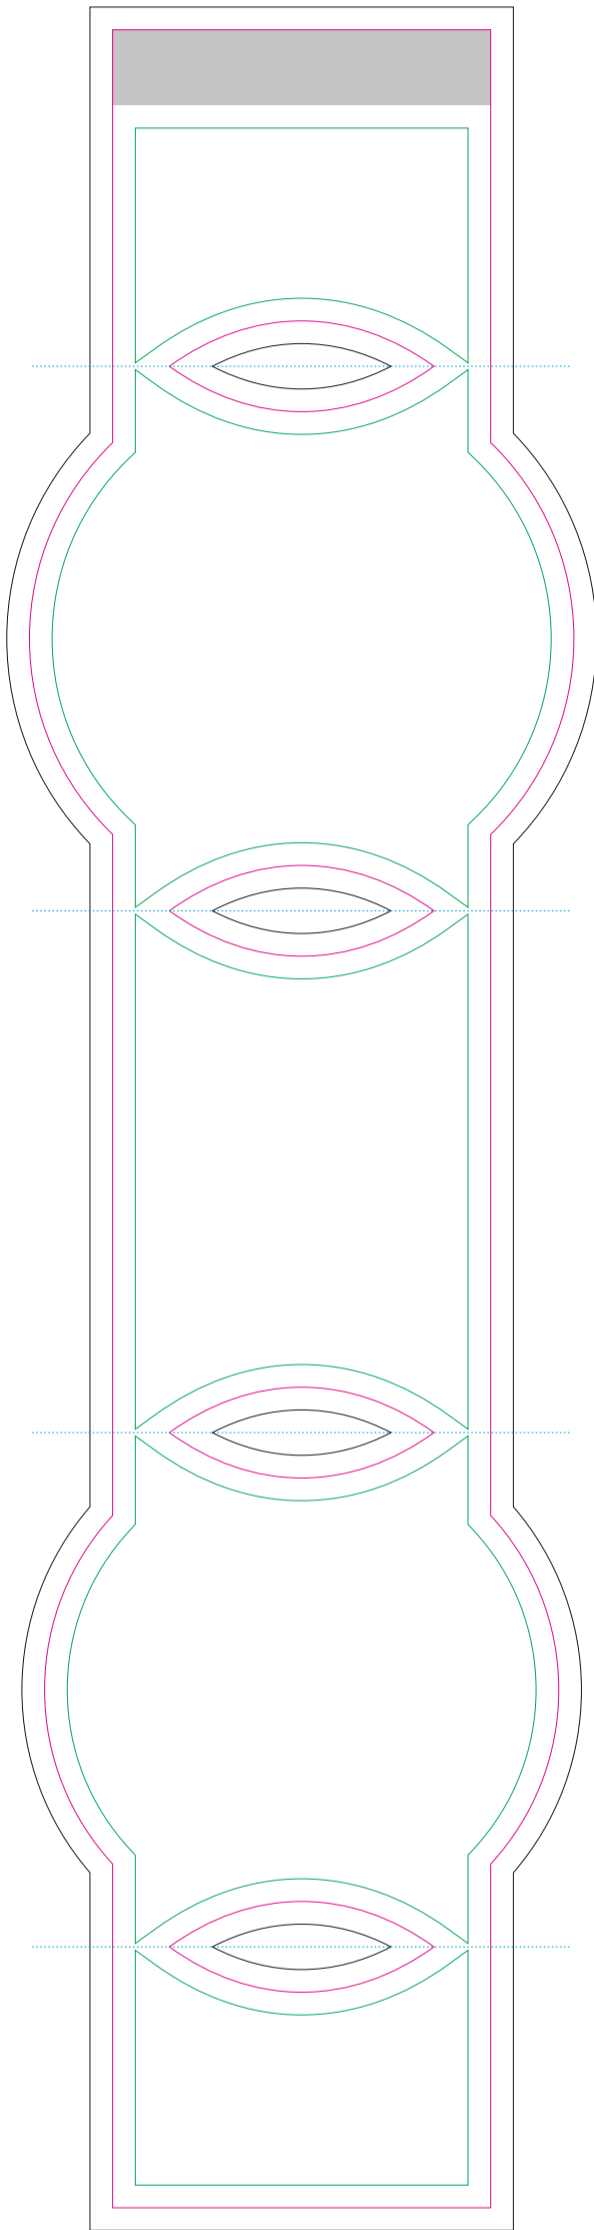

PAPER RING

TOP

FRONT

BOTTOM

- Margin
- Edge of product
- Bleed limit 3-3 mm (background must fill it)
- - - - - Fold line

resolution: min. 300 DPI
colours: CMYK
formats: TIFF, PDF, EPS, AI, CDR

The green line indicates the area all non-background object-texts, logos, etc.
The pink outline the maximum size of graphic visible on the product.
The black line indicates the size of the required graphics including bleed.
The blue line indicates the folding.