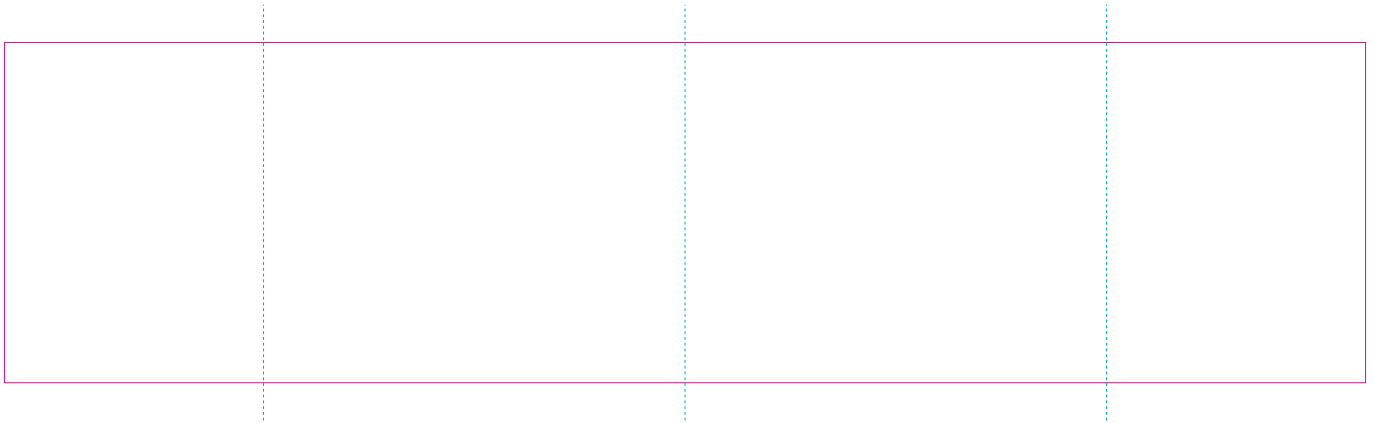

RS

—— Edge of graphics

- - - - centerlines

resolution: min. 300 DPI

colours: CMYK

formats: TIFF, PDF, EPS, AI, CDR

The pink outline the maximum size of graphic visible on the product.

The blue dash line indicates the center line of the left, right and middle side of object.