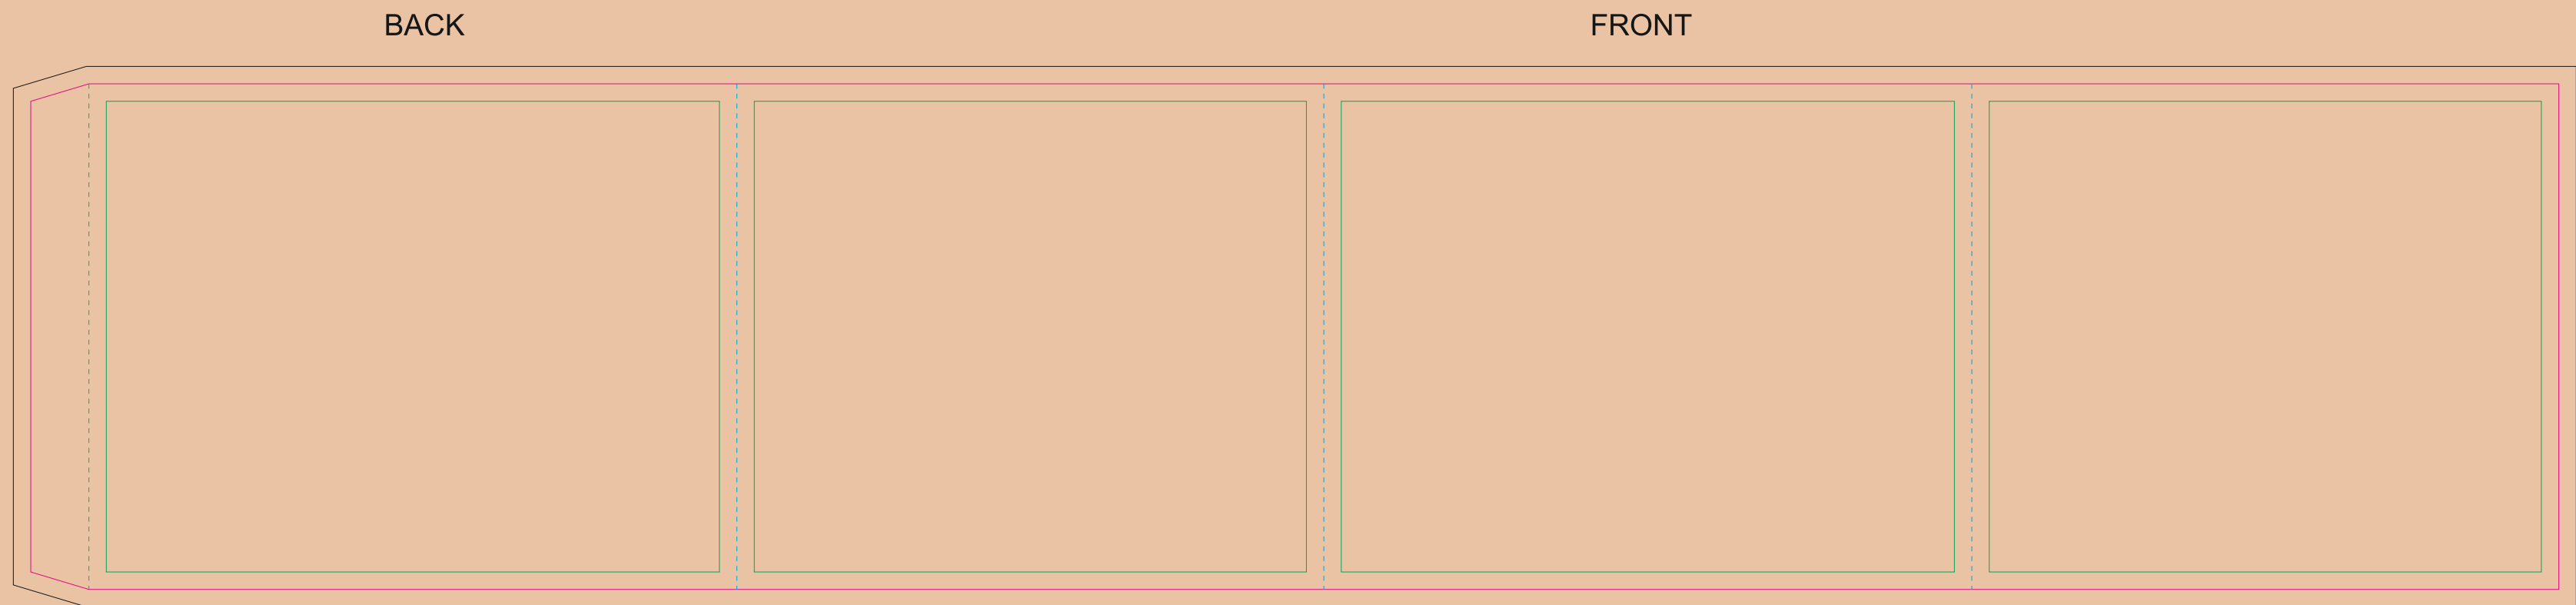

Kraft paper sleeve

The size of the paper sleeve is for reference only as product packaging size may vary.

- Margin
- Edge of product
- Bleed limit 3-3 mm (background must fill it)
- Fold line

resolution: min. 300 DPI
colours: CMYK
formats: TIFF, PDF, EPS, AI, CDR

The green line indicates the area all non-background object-texts, logos, etc.
The pink outline the maximum size of graphic visible on the product.
The black line indicates the size of the required graphics including bleed.
The blue line indicates the folding.