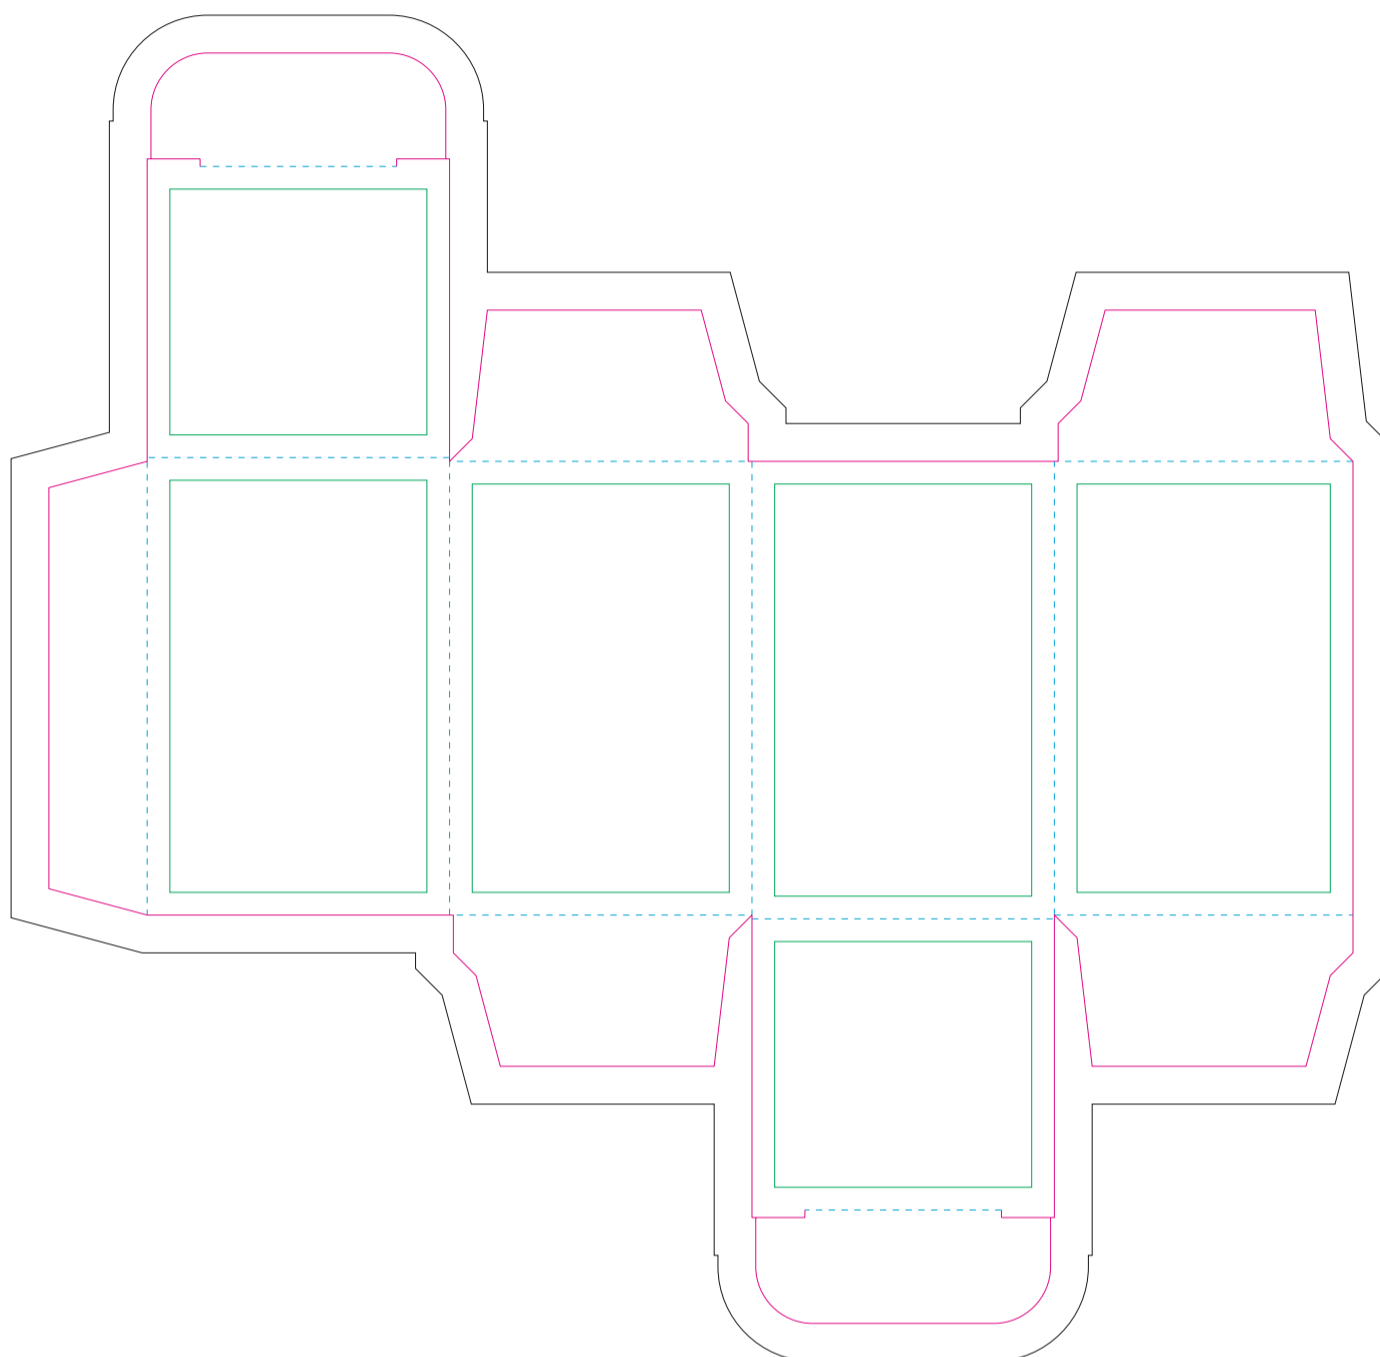

Paperboard box

- Margin
- Edge of product
- Bleed limit 5-5 mm (background must fill it)
- - - - - Fold line

resolution: min. 300DPI
colours: CMYK
formats: TIFF, PDF, EPS, AI, CDR

The green line indicates the area all non-background object - texts, logos, etc.
The pink outline the maximum size of graphic visible on the product.
The black line indicates the size of the required graphics including bleed.