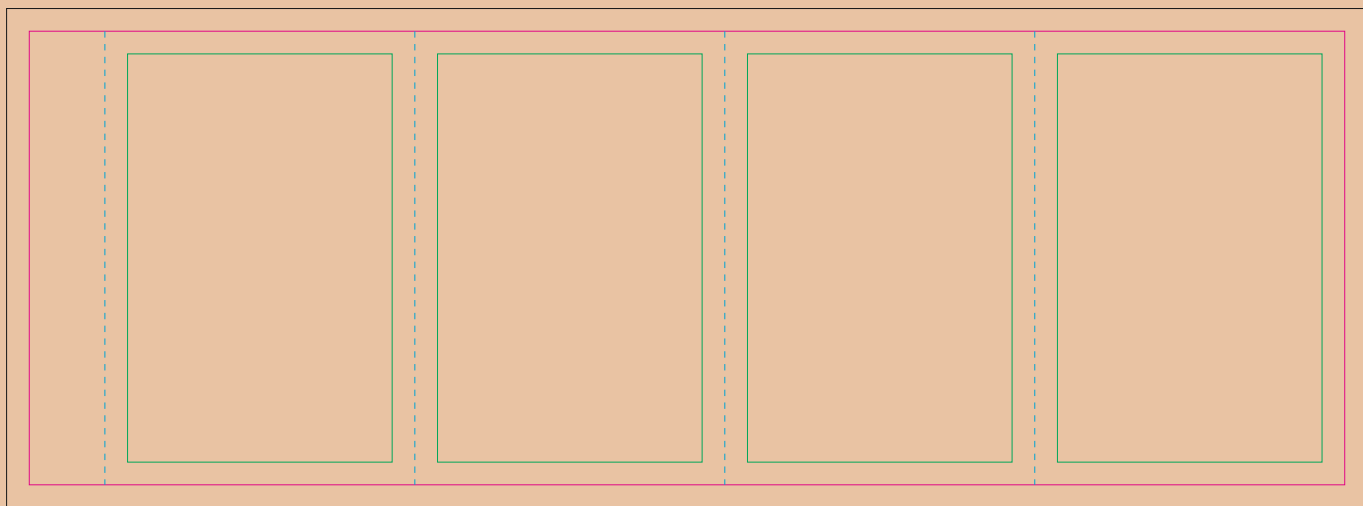

The size of the paper sleeve is for reference only as product packaging size may vary.

Kraft paper sleeve

BACK

FRONT

——— Margin

——— Edge of product

——— Bleed limit 3-3 mm (background must fill it)

- - - - - Fold line

resolution: min. 300DPI

colours: CMYK

formats: TIFF, PDF, EPS, AI, CDR

The green line indicates the area all non-background object - texts, logos, etc.

The pink outline the maximum size of graphic visible on the product.

The black line indicates the size of the required graphics including bleed.