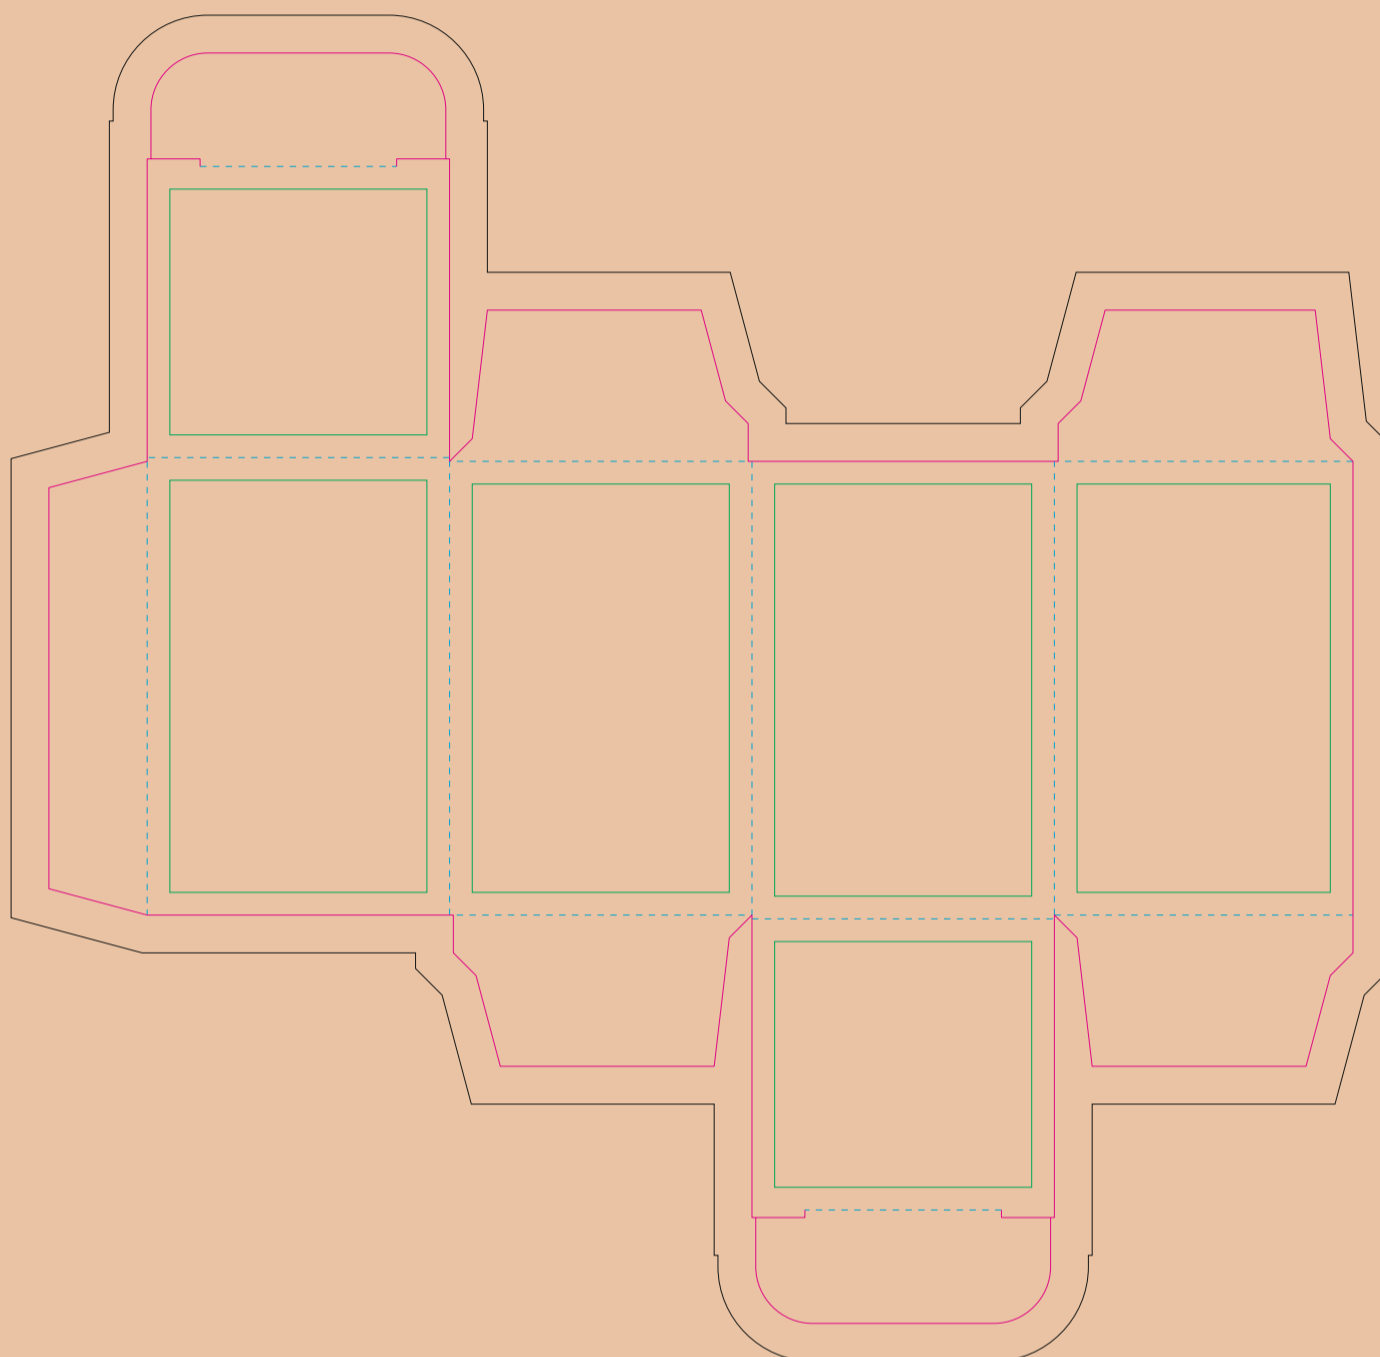

Kraft Paperboard box

- Margin
- Edge of product
- Bleed limit 5-5 mm (background must fill it)
- - - - - Fold line

resolution: min. 300DPI
colours: CMYK
formats: TIFF, PDF, EPS, AI, CDR

The green line indicates the area all non-background object - texts, logos, etc.
The pink outline the maximum size of graphic visible on the product.
The black line indicates the size of the required graphics including bleed.