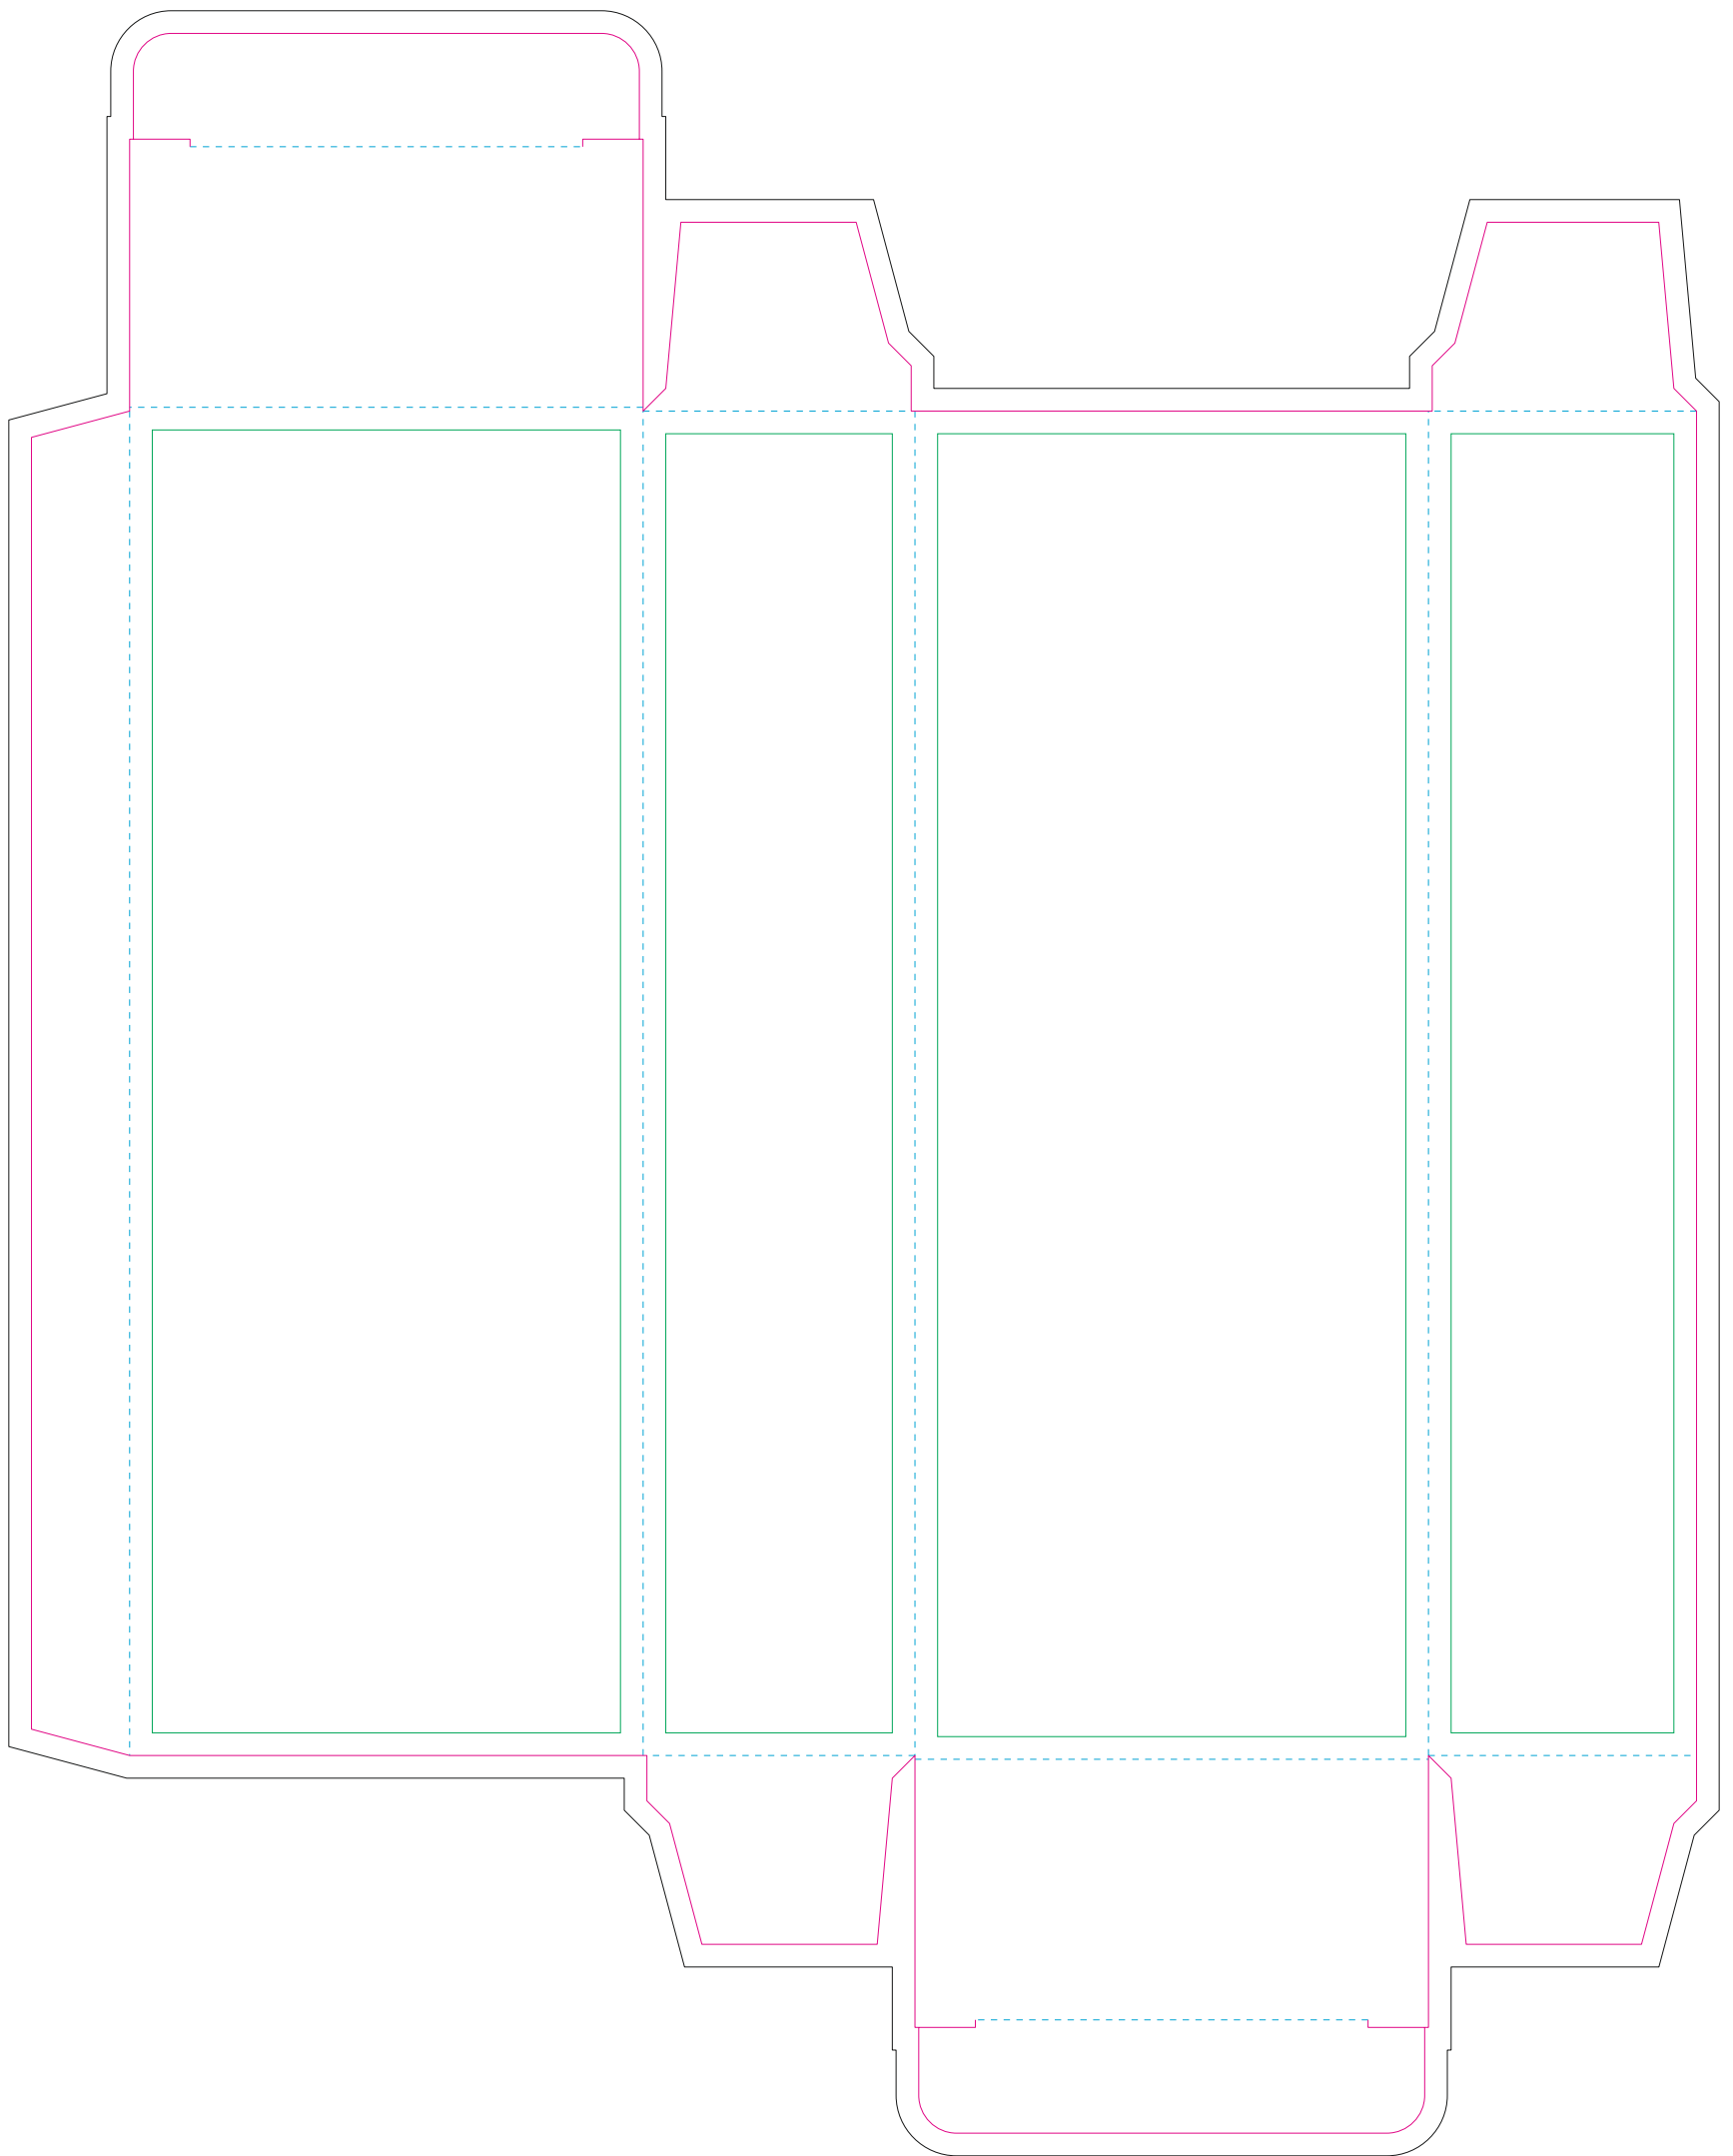

# Paperboard box

- Margin
- Edge of product
- Bleed limit 3-3 mm (background must fill it)
- - - - - Fold line

resolution: min. 300DPI

colours: CMYK

formats: TIFF, PDF, EPS, AI, CDR

The green line indicates the area all non-background object - texts, logos, etc.

The pink outline the maximum size of graphic visible on the product.

The black line indicates the size of the required graphics including bleed.