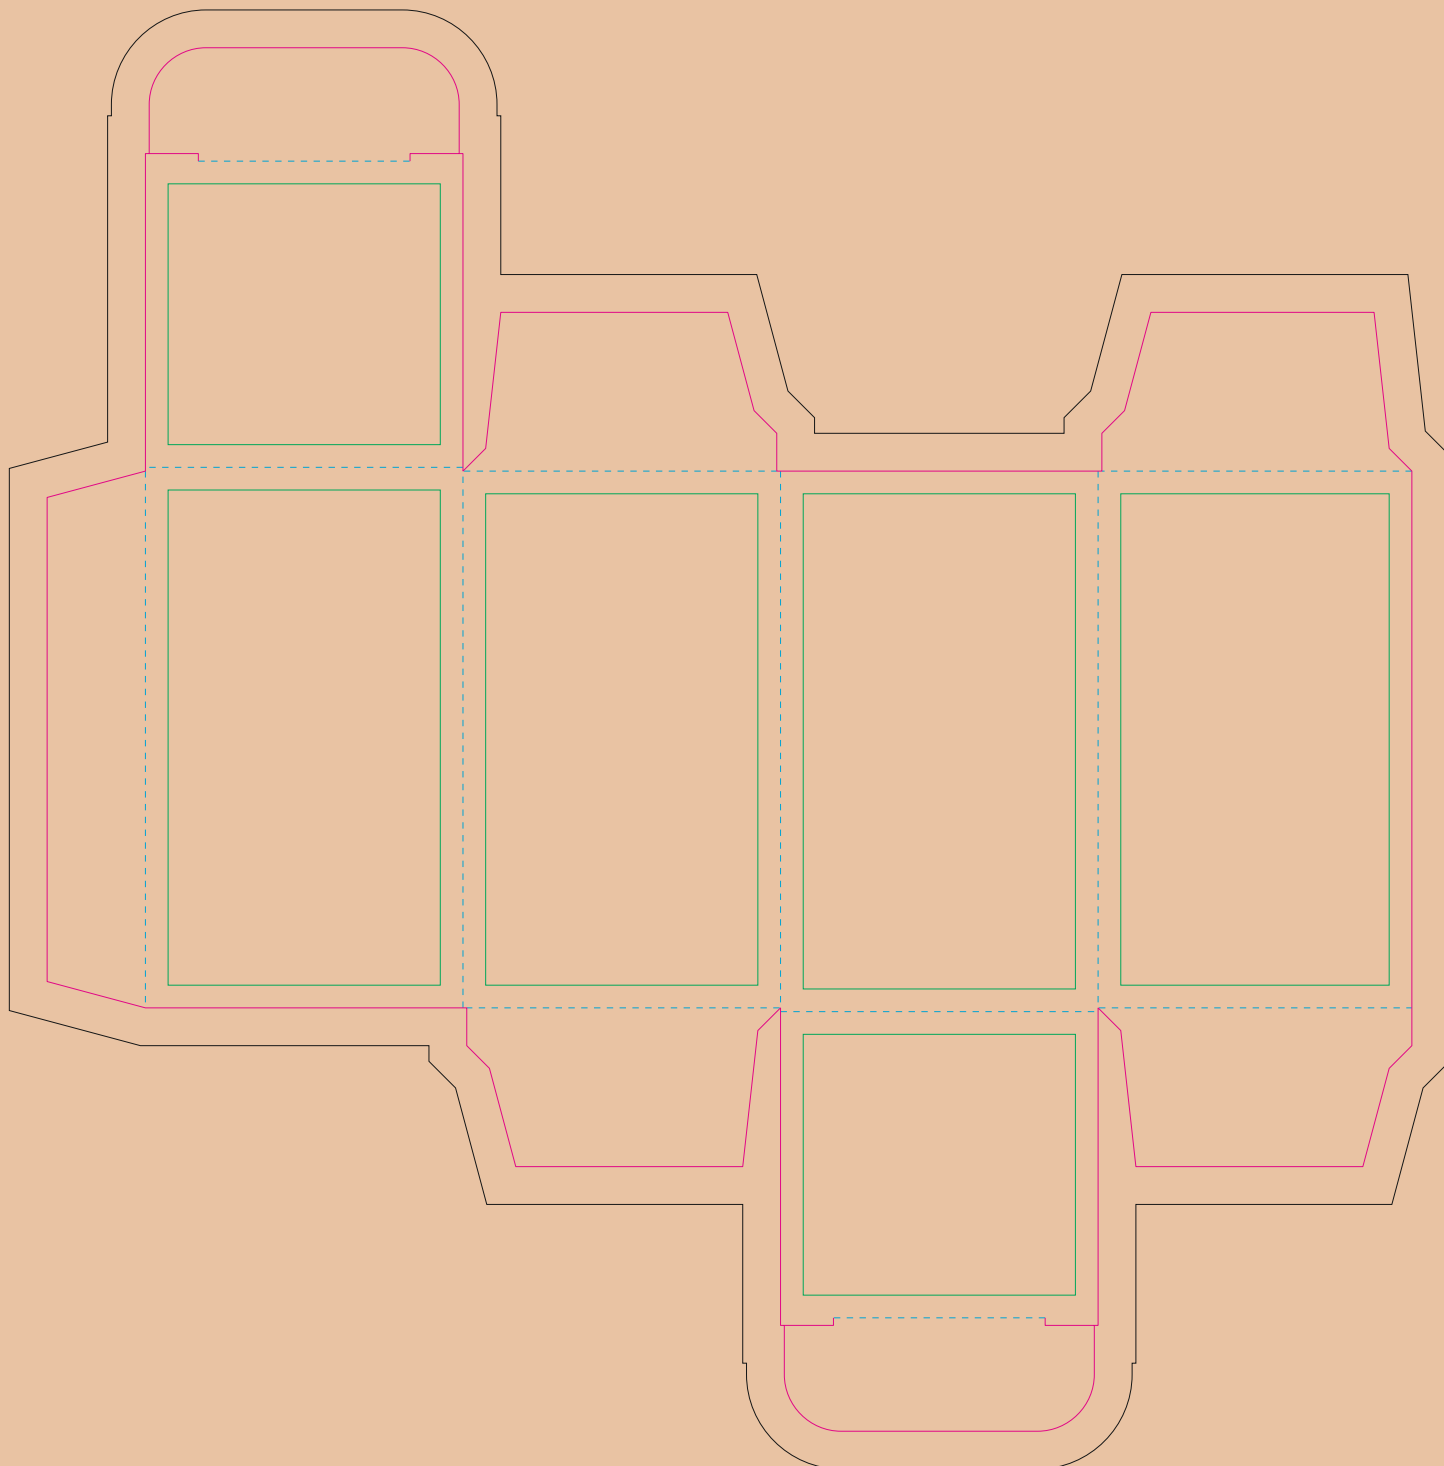

# Kraft Paperboard box

- Margin
- Edge of product
- Bleed limit 5-5 mm (background must fill it)
- - - - - Fold line

resolution: min. 300DPI  
colours: CMYK  
formats: TIFF, PDF, EPS, AI, CDR

The green line indicates the area all non-background object - texts, logos, etc.  
The pink outline the maximum size of graphic visible on the product.  
The black line indicates the size of the required graphics including bleed.