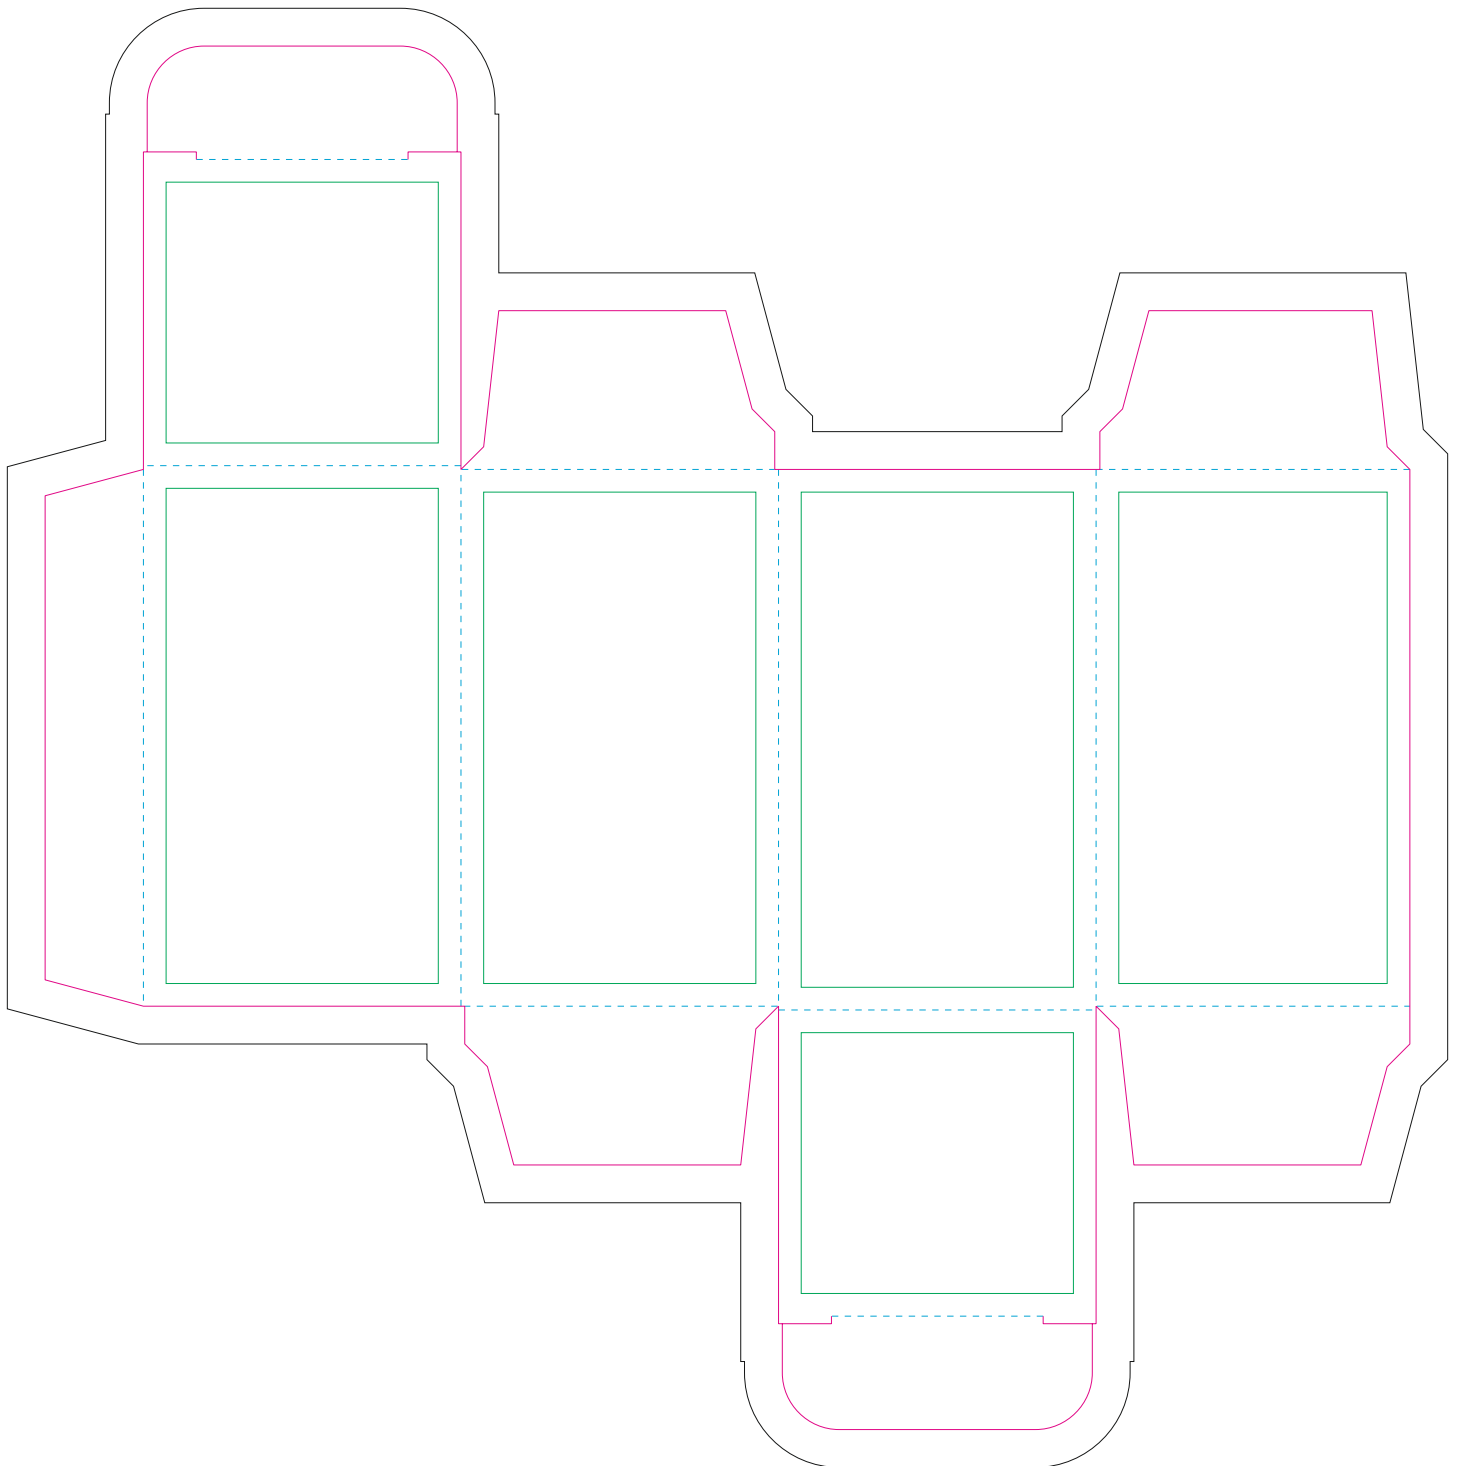

Paperboard box

- Margin
- Edge of product
- Bleed limit 5-5 mm (background must fill it)
- - - - - Fold line

resolution: min. 300DPI
colours: CMYK
formats: TIFF, PDF, EPS, AI, CDR

The green line indicates the area all non-background object - texts, logos, etc.
The pink outline the maximum size of graphic visible on the product.
The black line indicates the size of the required graphics including bleed.