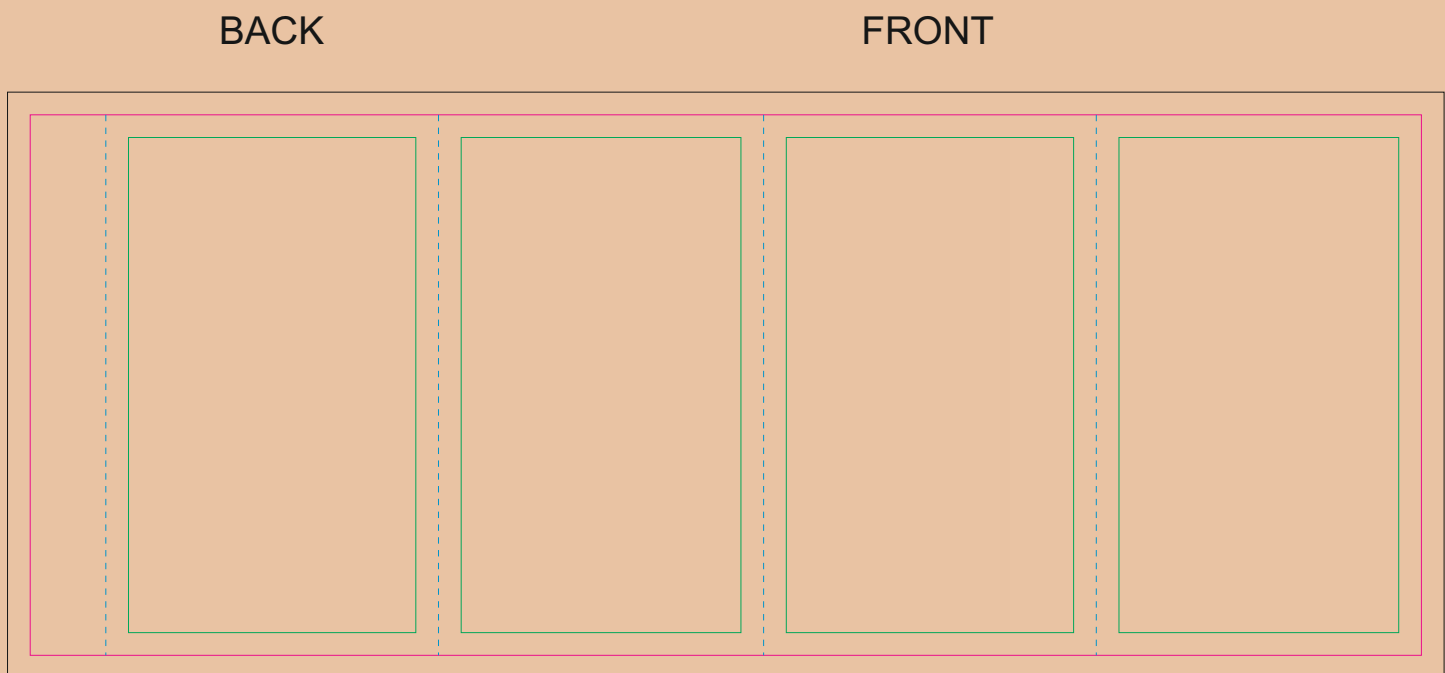

Kraft paper sleeve

The size of the paper sleeve is for reference only as product packaging size may vary.

- Margin
- Edge of product
- Bleed limit 3-3 mm (background must fill it)
- - - - - Fold line

resolution: min. 300DPI

colours: CMYK

formats: TIFF, PDF, EPS, AI, CDR

The green line indicates the area all non-background object - texts, logos, etc.

The pink outline the maximum size of graphic visible on the product.

The black line indicates the size of the required graphics including bleed.