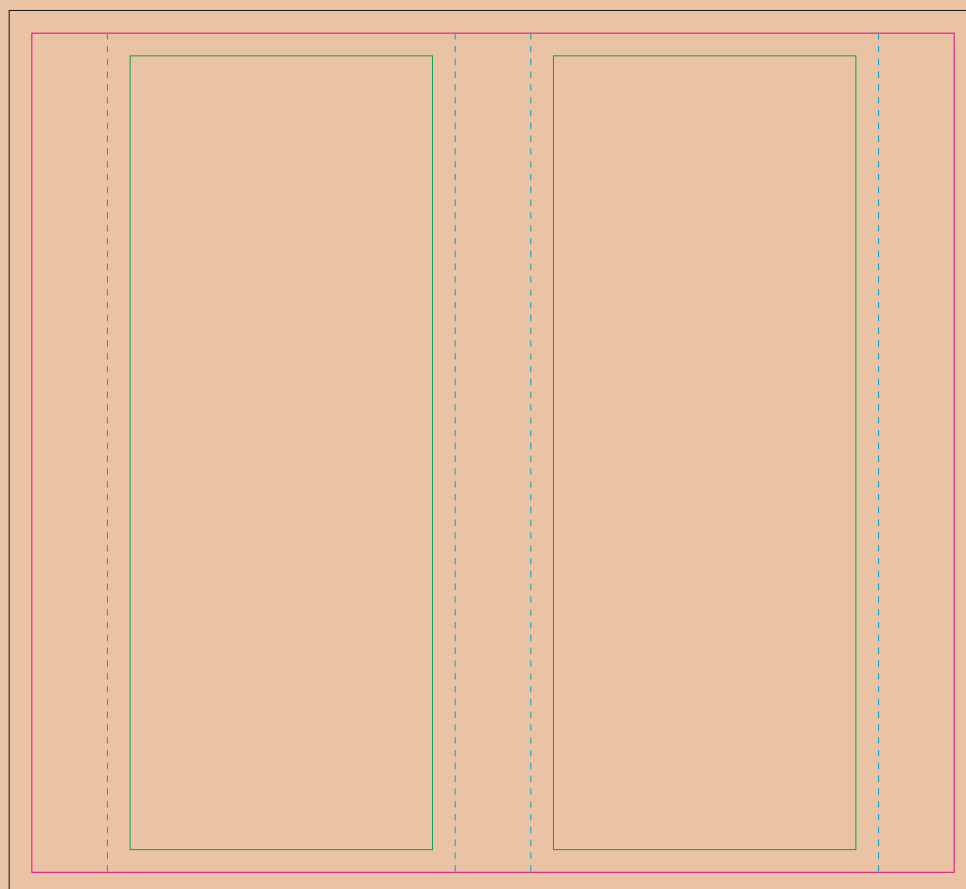

The size of the paper sleeve is for reference only as product packaging size may vary.

## Kraft paper sleeve

BACK

FRONT

- Margin
- Edge of product
- Bleed limit 3-3 mm (background must fill it)
- - - - - Fold line

resolution: min. 300DPI  
colours: CMYK  
formats: TIFF, PDF, EPS, AI, CDR

The green line indicates the area all non-background object - texts, logos, etc.  
The pink outline the maximum size of graphic visible on the product.  
The black line indicates the size of the required graphics including bleed.