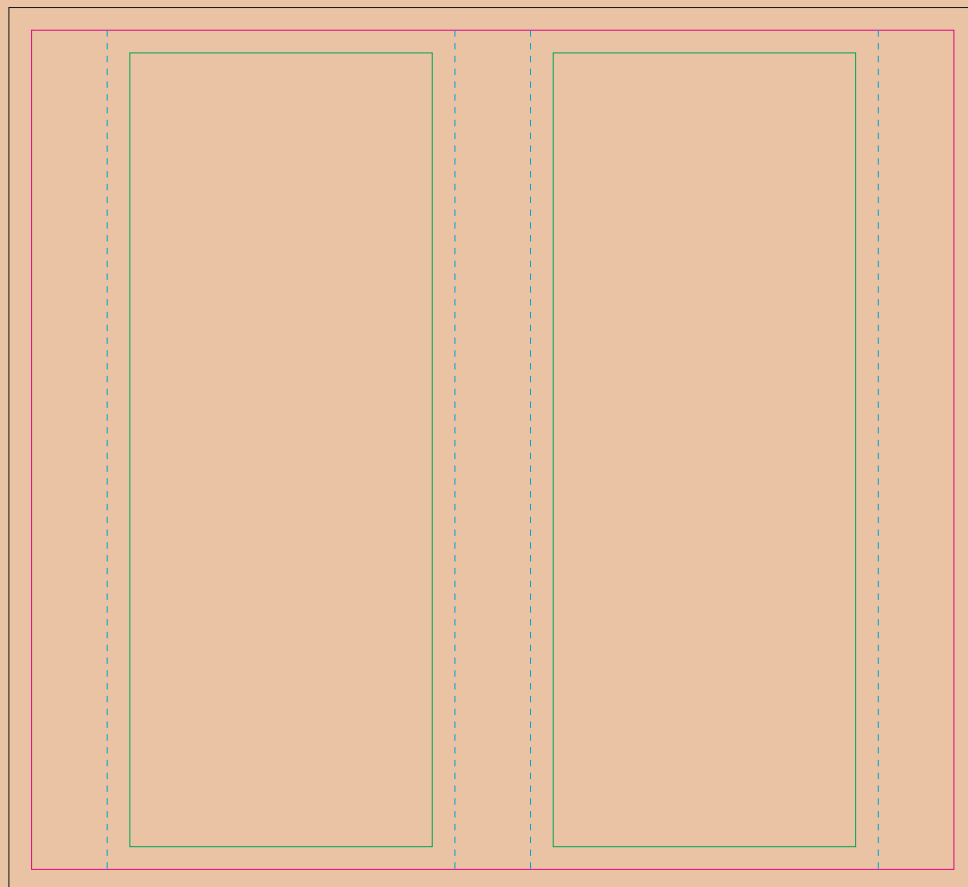

Kraft paper sleeve

The size of the paper sleeve is for reference only as product packaging size may vary.

BACK

FRONT

- Margin
- Edge of product
- Bleed limit 3-3 mm (background must fill it)
- - - - - Fold line

resolution: min. 300DPI

colours: CMYK

formats: TIFF, PDF, EPS, AI, CDR

The green line indicates the area all non-background object - texts, logos, etc.

The pink outline the maximum size of graphic visible on the product.

The black line indicates the size of the required graphics including bleed.