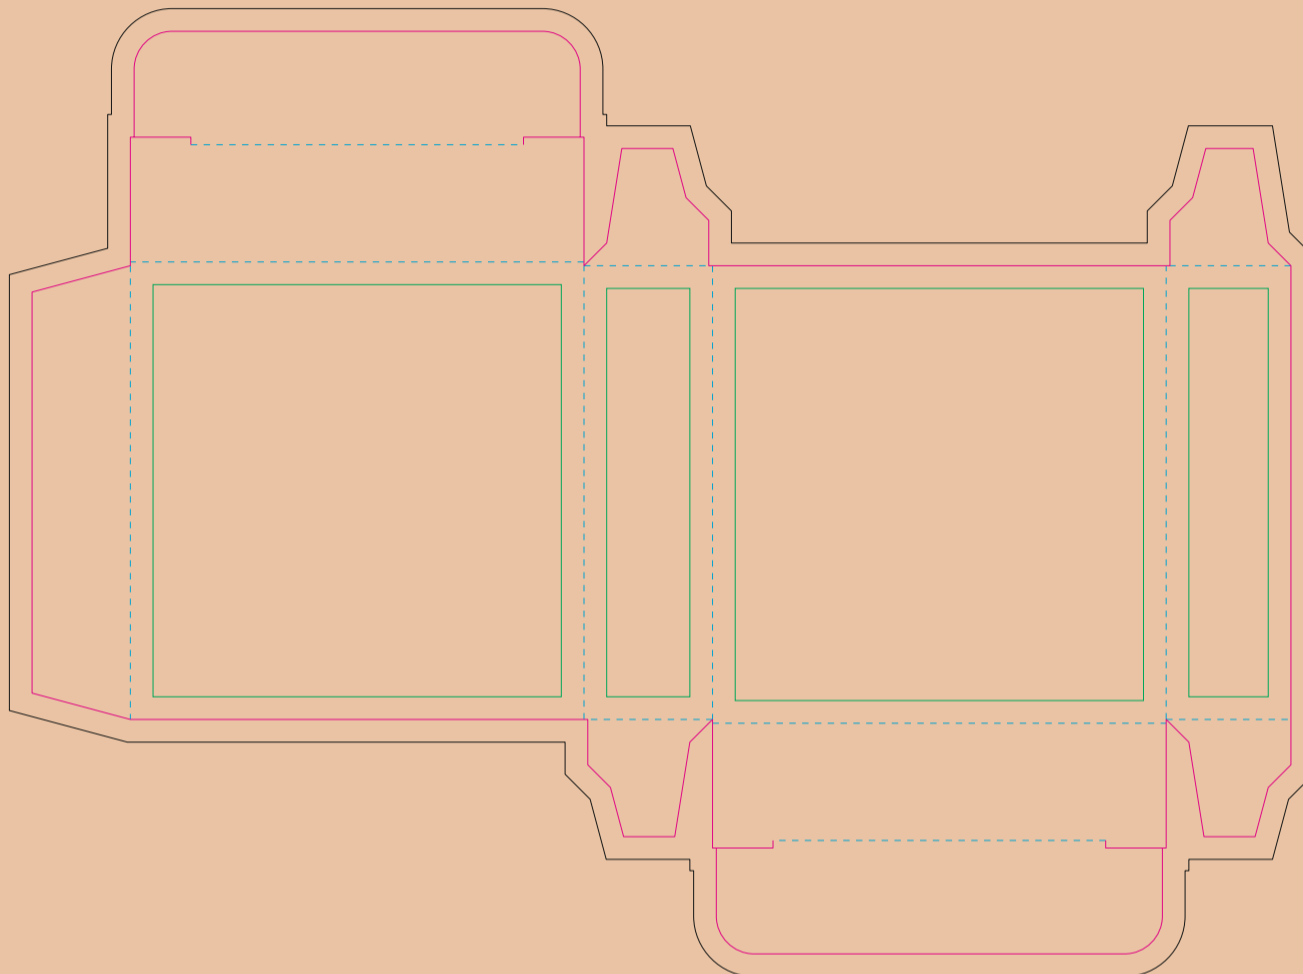

# Kraft Paperboard box

- Margin
- Edge of product
- Bleed limit 3-3 mm (background must fill it)
- - - - - Fold line

resolution: min. 300DPI

colours: CMYK

formats: TIFF, PDF, EPS, AI, CDR

The green line indicates the area all non-background object - texts, logos, etc.

The pink outline the maximum size of graphic visible on the product.

The black line indicates the size of the required graphics including bleed.